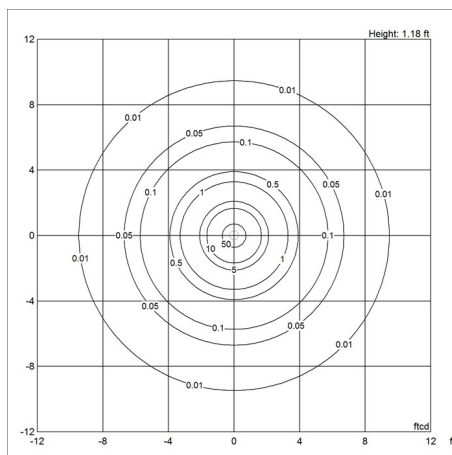

Variants

VARIANT NUMBER	COLOR, RAL	W / H / L (IN) / W (LB)
5744166807	WHT, T08	6.9 / 17.3 / 6.9 IN / 3.3 LB
5744166810	BLK, T09	6.9 / 17.3 / 6.9 IN / 3.3 LB
5744166823	WHT, T08	6.9 / 17.3 / 6.9 IN / 1.5 LB
5744166836	BLK, T09	6.9 / 17.3 / 6.9 IN / 1.5 LB
5744167712	BLK, T09	6.9 / 17.3 / 6.9 IN / 1.5 LB
5744167725	WHT, T08	6.9 / 17.3 / 6.9 IN / 1.5 LB
5744167738	BLK, T09	6.9 / 17.3 / 6.9 IN / 3.3 LB
5744167741	WHT, T08	6.9 / 17.3 / 6.9 IN / 3.3 LB

Light distribution diagrams

CARTESIAN

ISOLUX

POLAR

louis poulsen

Variant Options For particular variant options, please check our online Product Variants Configurator on the product detail page.

VARIANT NO.	LIGHT SOURCE	VOLTAGE/FRQ	LUMEN	FEATURES	CABLE
5744166807	LED 2700-2000K D2W 8.5W		485	-	With cord
5744166810	LED 2700-2000K D2W 8.5W		383	-	With cord
5744166823	LED 2700-2000K D2W 8.5W		485	-	With cord
5744166836	LED 2700-2000K D2W 8.5W		383	-	With cord
5744167712	LED 3000K 8.5W		405	-	With cord
5744167725	LED 3000K 8.5W		513	-	With cord
5744167738	LED 3000K 8.5W		405	-	With cord
5744167741	LED 3000K 8.5W		513	-	With cord
