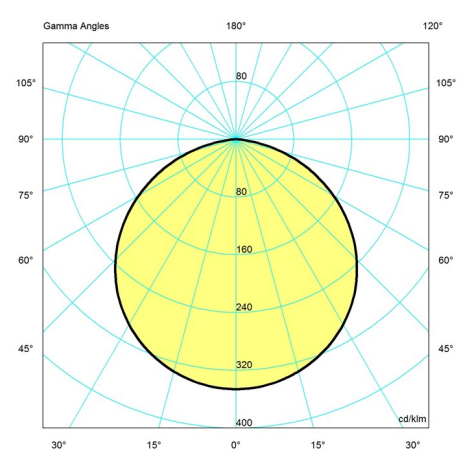

Light distribution diagrams

CARTESIAN

ISOLUX

POLAR

louis poulsen

Variant Options For particular variant options, please check our online Product Variants Configurator on the product detail page.

VARIANT NO.	LIGHT SOURCE	VOLTAGE/FRQ	LUMEN	FEATURES	CABLE
5744166807	LED 2700-2000K D2W 8.5W		485	-	With cord
5744166810	LED 2700-2000K D2W 8.5W		383	-	With cord
5744166823	LED 2700-2000K D2W 8.5W		485	-	With cord
5744166836	LED 2700-2000K D2W 8.5W		383	-	With cord
5744167712	LED 3000K 8.5W		405	-	With cord
5744167725	LED 3000K 8.5W		513	-	With cord
5744167738	LED 3000K 8.5W		405	-	With cord
5744167741	LED 3000K 8.5W		513	-	With cord
