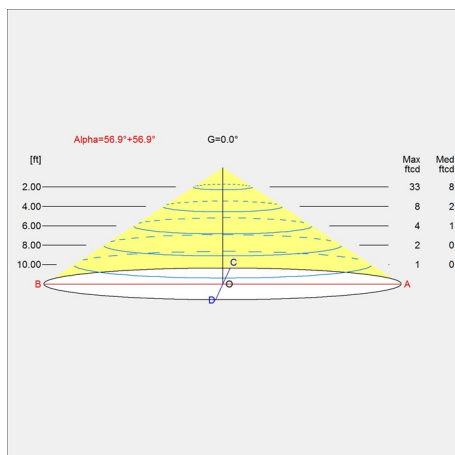

louis poulsen

Black or white, matte, wet-painted.

Mounting

Cord type: White or black. Cord length: 10'. Switch: Button on the base. LED driver: Separate, plugs into power outlet. Optional fixed "pin" mount for Ø2.2" hole in desktop. For mounting instructions, see download section on the product detail page.

Information

With programming by the customer, there is a possibility to disable the switch.

An integrated memory function ensures that the lamp will return to its latest adjusted lumen output when power has been removed and restored.

Electrical:

System Wattage: 9W

LED Wattage: 8W

Delivered lumens: 383 - 513

Efficacy: 45 lm/W - 60 lm/W (LED)

Certifications:

cULus, Dry Location

Protection class IP20

Controllability: Continuous dimming by integrated button switch.

Color Rendering: $Ra \geq 90$

Dim-to-warm LED CCT: 2700K at 100%; 2000K at max dim For the E-socket product variants, bulbs are not included. LED light source is part of the product.

Light distribution diagrams

CARTESIAN