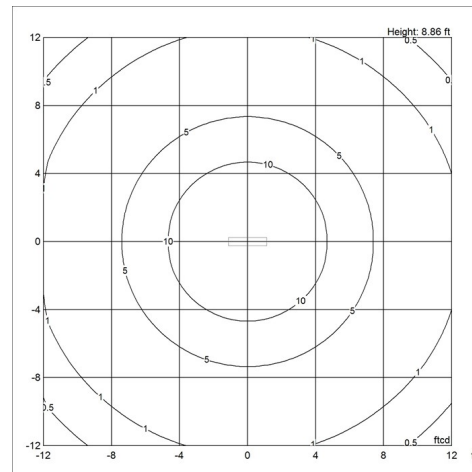

Finish

Black, Dark aluminium raw, White

Voltage

120-277V/60HZ

Light distribution diagrams

For the full data set on all variants, see louispoulsen.com.

Cartesian

Isolux