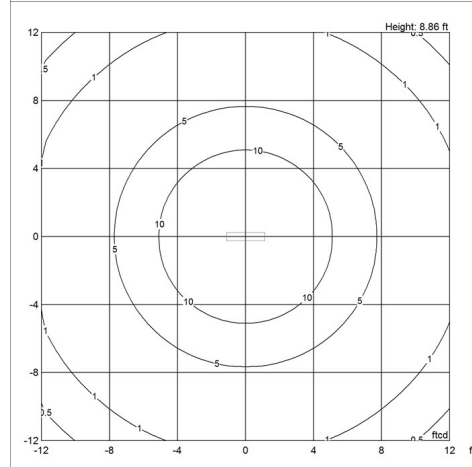

Specification sheet
Cartesian

Isolux

Polar

4/7
LP Slim Box Suspended