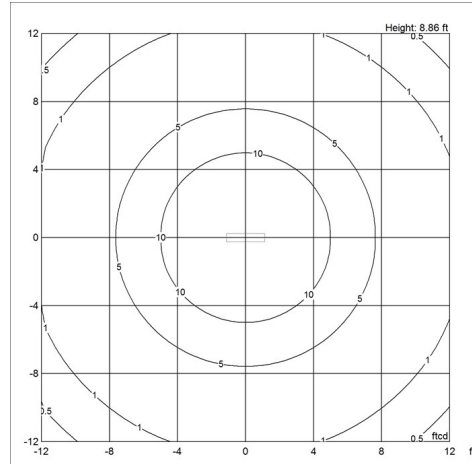

Specification sheet
Cartesian

Isolux

Polar

4/7
LP Slim Box Suspended