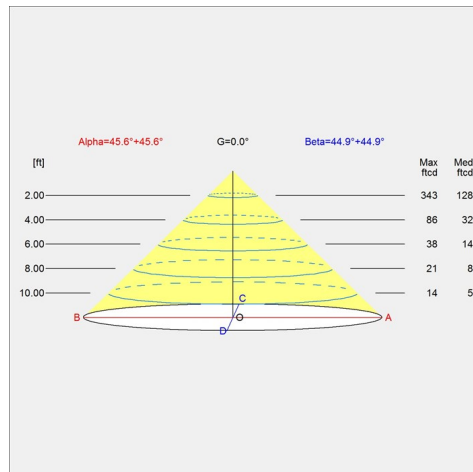

Finish

Black, Dark aluminium raw, White

Voltage

120-277V/60HZ

Light distribution diagrams

For the full data set on all variants, see louispoulsen.com.

Cartesian

Isolux