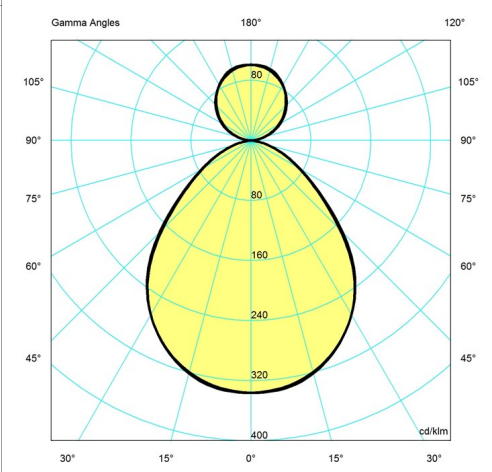

Specification sheet
Cartesian

Isolux

Polar

4/7
LP Slim Box Suspended

Variant options

Color	Mounting	Cable type	Light source	Lumen	Voltage frequency	Shield	Lighting control	Variant number
● Black	Single	Blk	LED 3000K 47W	4224	120-277V/60HZ	OPAL	Dim 0-10v	10000154552
● Black	Twin	Blk	LED 3000K 51W	4823	120-277V/60HZ	OPAL	Dim 0-10v	10000154554
● Dark aluminium raw	Twin	Blk	LED 3000K 51W	4870	120-277V/60HZ	OPAL	Dim 0-10v	10000154556
○ White	Twin	Wht	LED 3000K 51W	5316	120-277V/60HZ	OPAL	Dim 0-10v	10000154558
● Black	Twin	Blk	LED 4000K 51W	4946	120-277V/60HZ	OPAL	Dim 0-10v	10000154559
● Dark aluminium raw	Twin	Blk	LED 4000K 51W	4995	120-277V/60HZ	OPAL	Dim 0-10v	10000154560
○ White	Twin	Wht	LED 4000K 51W	5452	120-277V/60HZ	OPAL	Dim 0-10v	10000154561
● Black	Twin	Blk	LED 3000K 51W	4773	120-277V/60HZ	MICRO PRISMATIC	Dim 0-10v	10000154562
● Dark aluminium raw	Twin	Blk	LED 3000K 51W	4828	120-277V/60HZ	MICRO PRISMATIC	Dim 0-10v	10000154563
○ White	Twin	Wht	LED 3000K 51W	5051	120-277V/60HZ	MICRO PRISMATIC	Dim 0-10v	10000154564
● Black	Twin	Blk	LED 4000K 51W	4895	120-277V/60HZ	MICRO PRISMATIC	Dim 0-10v	10000154565
● Dark aluminium raw	Twin	Blk	LED 4000K 51W	4951	120-277V/60HZ	MICRO PRISMATIC	Dim 0-10v	10000154566
○ White	Twin	Wht	LED 4000K 51W	5180	120-277V/60HZ	MICRO PRISMATIC	Dim 0-10v	10000154567
● Dark aluminium raw	Single	Blk	LED 3000K 47W	4286	120-277V/60HZ	OPAL	Dim 0-10v	10000154568
○ White	Single	Wht	LED 3000K 47W	4685	120-277V/60HZ	OPAL	Dim 0-10v	10000154569
● Black	Single	Blk	LED 3000K 34W	3135	120-277V/60HZ	OPAL	Dim 0-10v	10000154570
● Dark aluminium raw	Single	Blk	LED 3000K 34W	3165	120-277V/60HZ	OPAL	Dim 0-10v	10000154571
○ White	Single	Wht	LED 3000K 34W	3455	120-277V/60HZ	OPAL	Dim 0-10v	10000154572
● Black	Single	Blk	LED 4000K 47W	4332	120-277V/60HZ	OPAL	Dim 0-10v	10000154573
● Dark aluminium raw	Single	Blk	LED 4000K 47W	4395	120-277V/60HZ	OPAL	Dim 0-10v	10000154574
○ White	Single	Wht	LED 4000K 47W	4805	120-277V/60HZ	OPAL	Dim 0-10v	10000154575
● Black	Single	Blk	LED 4000K 34W	3215	120-277V/60HZ	OPAL	Dim 0-10v	10000154576
● Dark aluminium raw	Single	Blk	LED 4000K 34W	3246	120-277V/60HZ	OPAL	Dim 0-10v	10000154577
○ White	Single	Wht	LED 4000K 34W	3543	120-277V/60HZ	OPAL	Dim 0-10v	10000154578
● Black	Single	Blk	LED 3000K 47W	4198	120-277V/60HZ	MICRO PRISMATIC	Dim 0-10v	10000154579
● Dark aluminium raw	Single	Blk	LED 3000K 47W	4227	120-277V/60HZ	MICRO PRISMATIC	Dim 0-10v	10000154580
○ White	Single	Wht	LED 3000K 47W	4381	120-277V/60HZ	MICRO PRISMATIC	Dim 0-10v	10000154581
● Black	Single	Blk	LED 3000K 34W	3102	120-277V/60HZ	MICRO PRISMATIC	Dim 0-10v	10000154582
● Dark aluminium raw	Single	Blk	LED 3000K 34W	3138	120-277V/60HZ	MICRO PRISMATIC	Dim 0-10v	10000154583
○ White	Single	Wht	LED 3000K 34W	3283	120-277V/60HZ	MICRO PRISMATIC	Dim 0-10v	10000154584
● Black	Single	Blk	LED 4000K 47W	4305	120-277V/60HZ	MICRO PRISMATIC	Dim 0-10v	10000154585
● Dark aluminium raw	Single	Blk	LED 4000K 47W	4335	120-277V/60HZ	MICRO PRISMATIC	Dim 0-10v	10000154586
○ White	Single	Wht	LED 4000K 47W	4493	120-277V/60HZ	MICRO PRISMATIC	Dim 0-10v	10000154587
● Black	Single	Blk	LED 4000K 34W	3181	120-277V/60HZ	MICRO PRISMATIC	Dim 0-10v	10000154588
● Dark aluminium raw	Single	Blk	LED 4000K 34W	3218	120-277V/60HZ	MICRO PRISMATIC	Dim 0-10v	10000154589
○ White	Single	Wht	LED 4000K 34W	3367	120-277V/60HZ	MICRO PRISMATIC	Dim 0-10v	10000154590
● Black	Single	Blk	LED 3000K 47W	4198	120-277V/60HZ	MICRO PRISMATIC	Bluetooth	10000154591