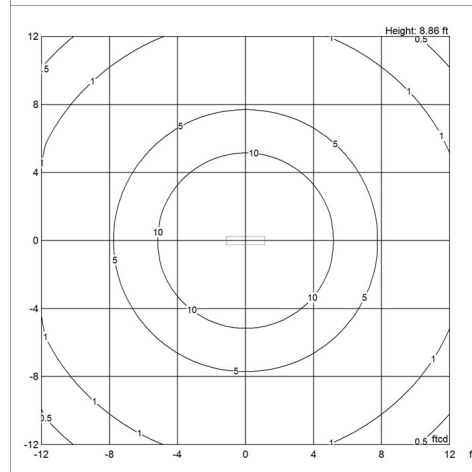

Specification sheet
Cartesian

Isolux

Polar

4/7
LP Slim Box Suspended