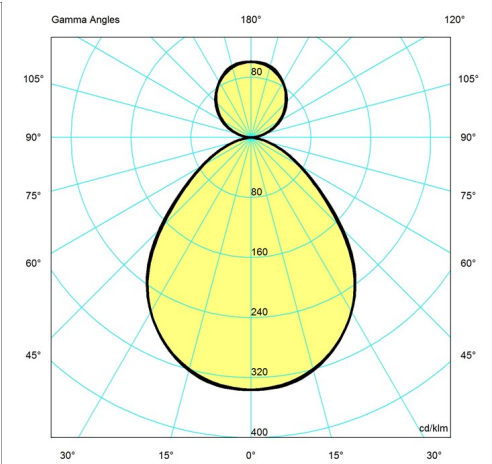

Specification sheet
Cartesian

Isolux

Polar

4/7
LP Slim Box Suspended

Variant options

Color	Mounting	Cable type	Light source	Lumen	Voltage frequency	Shield	Lighting control	Variant number
● Black	Single	Blk	LED 3000K 47W	4224	120-277V/60HZ	OPAL	Dim 0-10v	10000154552
● Black	Twin	Blk	LED 3000K 51W	4823	120-277V/60HZ	OPAL	Dim 0-10v	10000154554
● Dark aluminium raw	Twin	Blk	LED 3000K 51W	4870	120-277V/60HZ	OPAL	Dim 0-10v	10000154556
○ White	Twin	Wht	LED 3000K 51W	5316	120-277V/60HZ	OPAL	Dim 0-10v	10000154558
● Black	Twin	Blk	LED 4000K 51W	4946	120-277V/60HZ	OPAL	Dim 0-10v	10000154559
● Dark aluminium raw	Twin	Blk	LED 4000K 51W	4995	120-277V/60HZ	OPAL	Dim 0-10v	10000154560
○ White	Twin	Wht	LED 4000K 51W	5452	120-277V/60HZ	OPAL	Dim 0-10v	10000154561
● Black	Twin	Blk	LED 3000K 51W	4773	120-277V/60HZ	MICRO PRISMATIC	Dim 0-10v	10000154562
● Dark aluminium raw	Twin	Blk	LED 3000K 51W	4828	120-277V/60HZ	MICRO PRISMATIC	Dim 0-10v	10000154563
○ White	Twin	Wht	LED 3000K 51W	5051	120-277V/60HZ	MICRO PRISMATIC	Dim 0-10v	10000154564
● Black	Twin	Blk	LED 4000K 51W	4895	120-277V/60HZ	MICRO PRISMATIC	Dim 0-10v	10000154565
● Dark aluminium raw	Twin	Blk	LED 4000K 51W	4951	120-277V/60HZ	MICRO PRISMATIC	Dim 0-10v	10000154566
○ White	Twin	Wht	LED 4000K 51W	5180	120-277V/60HZ	MICRO PRISMATIC	Dim 0-10v	10000154567
● Dark aluminium raw	Single	Blk	LED 3000K 47W	4286	120-277V/60HZ	OPAL	Dim 0-10v	10000154568
○ White	Single	Wht	LED 3000K 47W	4685	120-277V/60HZ	OPAL	Dim 0-10v	10000154569
● Black	Single	Blk	LED 3000K 34W	3135	120-277V/60HZ	OPAL	Dim 0-10v	10000154570
● Dark aluminium raw	Single	Blk	LED 3000K 34W	3165	120-277V/60HZ	OPAL	Dim 0-10v	10000154571
○ White	Single	Wht	LED 3000K 34W	3455	120-277V/60HZ	OPAL	Dim 0-10v	10000154572
● Black	Single	Blk	LED 4000K 47W	4332	120-277V/60HZ	OPAL	Dim 0-10v	10000154573
● Dark aluminium raw	Single	Blk	LED 4000K 47W	4395	120-277V/60HZ	OPAL	Dim 0-10v	10000154574
○ White	Single	Wht	LED 4000K 47W	4805	120-277V/60HZ	OPAL	Dim 0-10v	10000154575
● Black	Single	Blk	LED 4000K 34W	3215	120-277V/60HZ	OPAL	Dim 0-10v	10000154576
● Dark aluminium raw	Single	Blk	LED 4000K 34W	3246	120-277V/60HZ	OPAL	Dim 0-10v	10000154577
○ White	Single	Wht	LED 4000K 34W	3543	120-277V/60HZ	OPAL	Dim 0-10v	10000154578
● Black	Single	Blk	LED 3000K 47W	4198	120-277V/60HZ	MICRO PRISMATIC	Dim 0-10v	10000154579
● Dark aluminium raw	Single	Blk	LED 3000K 47W	4227	120-277V/60HZ	MICRO PRISMATIC	Dim 0-10v	10000154580
○ White	Single	Wht	LED 3000K 47W	4381	120-277V/60HZ	MICRO PRISMATIC	Dim 0-10v	10000154581
● Black	Single	Blk	LED 3000K 34W	3102	120-277V/60HZ	MICRO PRISMATIC	Dim 0-10v	10000154582
● Dark aluminium raw	Single	Blk	LED 3000K 34W	3138	120-277V/60HZ	MICRO PRISMATIC	Dim 0-10v	10000154583
○ White	Single	Wht	LED 3000K 34W	3283	120-277V/60HZ	MICRO PRISMATIC	Dim 0-10v	10000154584
● Black	Single	Blk	LED 4000K 47W	4305	120-277V/60HZ	MICRO PRISMATIC	Dim 0-10v	10000154585
● Dark aluminium raw	Single	Blk	LED 4000K 47W	4335	120-277V/60HZ	MICRO PRISMATIC	Dim 0-10v	10000154586
○ White	Single	Wht	LED 4000K 47W	4493	120-277V/60HZ	MICRO PRISMATIC	Dim 0-10v	10000154587
● Black	Single	Blk	LED 4000K 34W	3181	120-277V/60HZ	MICRO PRISMATIC	Dim 0-10v	10000154588
● Dark aluminium raw	Single	Blk	LED 4000K 34W	3218	120-277V/60HZ	MICRO PRISMATIC	Dim 0-10v	10000154589
○ White	Single	Wht	LED 4000K 34W	3367	120-277V/60HZ	MICRO PRISMATIC	Dim 0-10v	10000154590
● Black	Single	Blk	LED 3000K 47W	4198	120-277V/60HZ	MICRO PRISMATIC	Bluetooth	10000154591