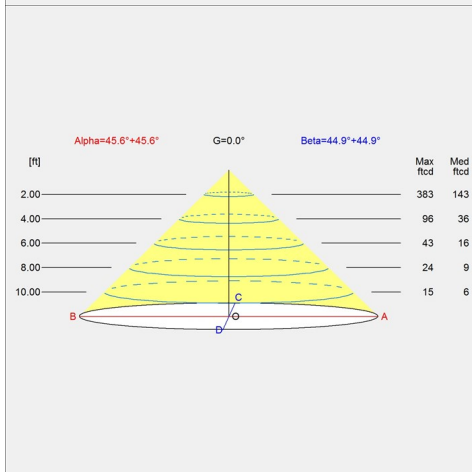

Specification sheet
Cartesian