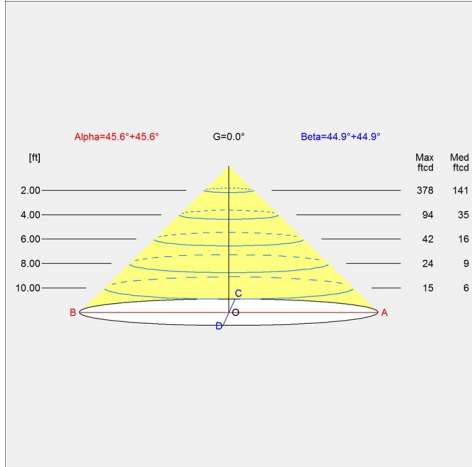

Specification sheet
Cartesian