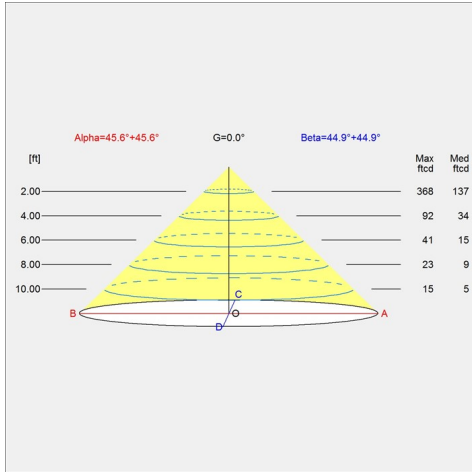

Specification sheet
Cartesian