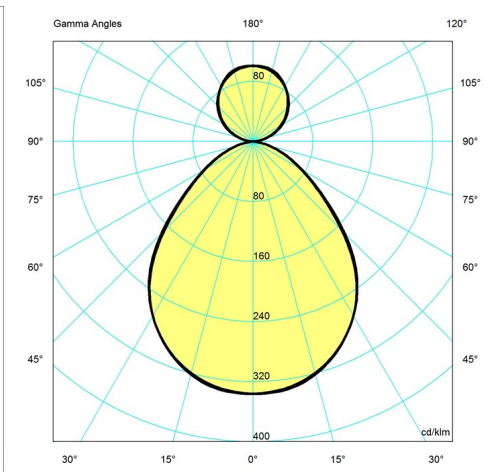

Polar

Material

Housing is cast aluminium, 0.12 IN thick. Mounting brackets are 0.06 IN thick steel. Opal diffuser is white acrylic formulated for high light transmission and diffusion. Suspension wires are 0.06" stainless steel aircraft-type wire. Finished variants have matte surface powder coat with minimum 2 mils thickness in black or white. Dark grey finish is created by chemically treating the aluminum with a protective clear top coat.

Weight

Min: 13.944 lbs Max: 8.918 lbs

Other functions

Alternative finishes. Longer cord lengths. LED in 2700K and 4000K. Alternative dimming controls. Downlight-only distribution.

Specification notes

- a. Single length available with low or high intensity light sources.
- b. Double length only available with high intensity light sources.