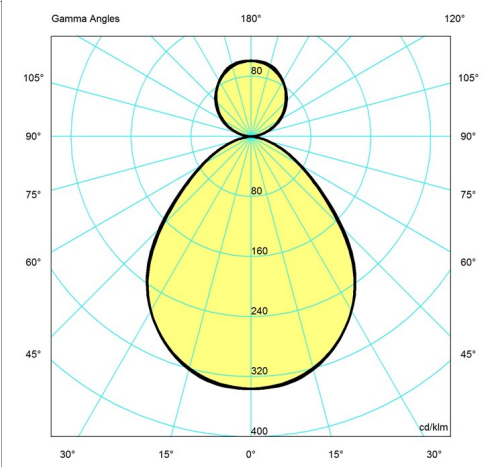

Specification sheet
Cartesian

Isolux

Polar

4/7
LP Slim Box Suspended

Variant options

Color	Mounting	Cable type	Light source	Lumen	Voltage frequency	Shield	Lighting control	Variant number
● Black	Single	Blk	LED 3000K 47W	4224	120-277V/60HZ	OPAL	Dim 0-10v	10000154552
● Black	Twin	Blk	LED 3000K 51W	4823	120-277V/60HZ	OPAL	Dim 0-10v	10000154554
● Dark aluminium raw	Twin	Blk	LED 3000K 51W	4870	120-277V/60HZ	OPAL	Dim 0-10v	10000154556
○ White	Twin	Wht	LED 3000K 51W	5316	120-277V/60HZ	OPAL	Dim 0-10v	10000154558
● Black	Twin	Blk	LED 4000K 51W	4946	120-277V/60HZ	OPAL	Dim 0-10v	10000154559
● Dark aluminium raw	Twin	Blk	LED 4000K 51W	4995	120-277V/60HZ	OPAL	Dim 0-10v	10000154560
○ White	Twin	Wht	LED 4000K 51W	5452	120-277V/60HZ	OPAL	Dim 0-10v	10000154561
● Black	Twin	Blk	LED 3000K 51W	4773	120-277V/60HZ	MICRO PRISMATIC	Dim 0-10v	10000154562
● Dark aluminium raw	Twin	Blk	LED 3000K 51W	4828	120-277V/60HZ	MICRO PRISMATIC	Dim 0-10v	10000154563
○ White	Twin	Wht	LED 3000K 51W	5051	120-277V/60HZ	MICRO PRISMATIC	Dim 0-10v	10000154564
● Black	Twin	Blk	LED 4000K 51W	4895	120-277V/60HZ	MICRO PRISMATIC	Dim 0-10v	10000154565
● Dark aluminium raw	Twin	Blk	LED 4000K 51W	4951	120-277V/60HZ	MICRO PRISMATIC	Dim 0-10v	10000154566
○ White	Twin	Wht	LED 4000K 51W	5180	120-277V/60HZ	MICRO PRISMATIC	Dim 0-10v	10000154567
● Dark aluminium raw	Single	Blk	LED 3000K 47W	4286	120-277V/60HZ	OPAL	Dim 0-10v	10000154568
○ White	Single	Wht	LED 3000K 47W	4685	120-277V/60HZ	OPAL	Dim 0-10v	10000154569
● Black	Single	Blk	LED 3000K 34W	3135	120-277V/60HZ	OPAL	Dim 0-10v	10000154570
● Dark aluminium raw	Single	Blk	LED 3000K 34W	3165	120-277V/60HZ	OPAL	Dim 0-10v	10000154571
○ White	Single	Wht	LED 3000K 34W	3455	120-277V/60HZ	OPAL	Dim 0-10v	10000154572
● Black	Single	Blk	LED 4000K 47W	4332	120-277V/60HZ	OPAL	Dim 0-10v	10000154573
● Dark aluminium raw	Single	Blk	LED 4000K 47W	4395	120-277V/60HZ	OPAL	Dim 0-10v	10000154574
○ White	Single	Wht	LED 4000K 47W	4805	120-277V/60HZ	OPAL	Dim 0-10v	10000154575
● Black	Single	Blk	LED 4000K 34W	3215	120-277V/60HZ	OPAL	Dim 0-10v	10000154576
● Dark aluminium raw	Single	Blk	LED 4000K 34W	3246	120-277V/60HZ	OPAL	Dim 0-10v	10000154577
○ White	Single	Wht	LED 4000K 34W	3543	120-277V/60HZ	OPAL	Dim 0-10v	10000154578
● Black	Single	Blk	LED 3000K 47W	4198	120-277V/60HZ	MICRO PRISMATIC	Dim 0-10v	10000154579
● Dark aluminium raw	Single	Blk	LED 3000K 47W	4227	120-277V/60HZ	MICRO PRISMATIC	Dim 0-10v	10000154580
○ White	Single	Wht	LED 3000K 47W	4381	120-277V/60HZ	MICRO PRISMATIC	Dim 0-10v	10000154581
● Black	Single	Blk	LED 3000K 34W	3102	120-277V/60HZ	MICRO PRISMATIC	Dim 0-10v	10000154582
● Dark aluminium raw	Single	Blk	LED 3000K 34W	3138	120-277V/60HZ	MICRO PRISMATIC	Dim 0-10v	10000154583
○ White	Single	Wht	LED 3000K 34W	3283	120-277V/60HZ	MICRO PRISMATIC	Dim 0-10v	10000154584
● Black	Single	Blk	LED 4000K 47W	4305	120-277V/60HZ	MICRO PRISMATIC	Dim 0-10v	10000154585
● Dark aluminium raw	Single	Blk	LED 4000K 47W	4335	120-277V/60HZ	MICRO PRISMATIC	Dim 0-10v	10000154586
○ White	Single	Wht	LED 4000K 47W	4493	120-277V/60HZ	MICRO PRISMATIC	Dim 0-10v	10000154587
● Black	Single	Blk	LED 4000K 34W	3181	120-277V/60HZ	MICRO PRISMATIC	Dim 0-10v	10000154588
● Dark aluminium raw	Single	Blk	LED 4000K 34W	3218	120-277V/60HZ	MICRO PRISMATIC	Dim 0-10v	10000154589
○ White	Single	Wht	LED 4000K 34W	3367	120-277V/60HZ	MICRO PRISMATIC	Dim 0-10v	10000154590
● Black	Single	Blk	LED 3000K 47W	4198	120-277V/60HZ	MICRO PRISMATIC	Bluetooth	10000154591