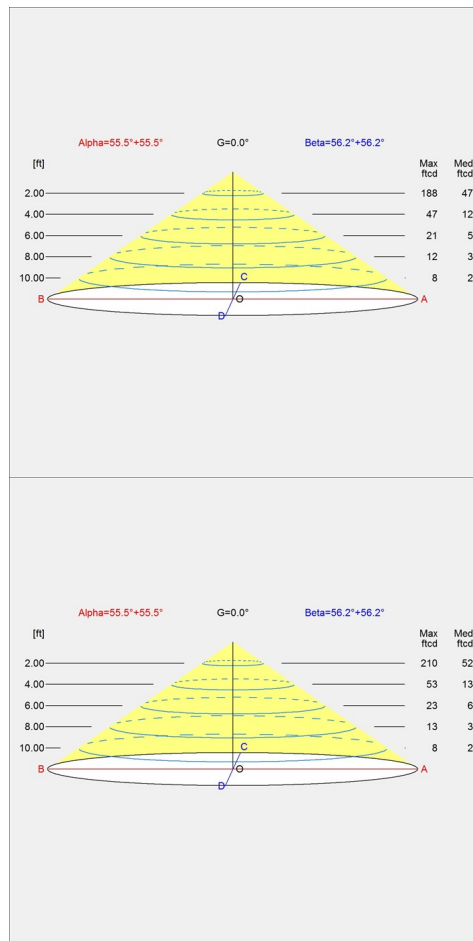

## Weight

Min: 8.818 lbs Max: 8.818 lbs

## Light distribution diagrams

For the full data set on all variants, see [louispoulsen.com](http://louispoulsen.com).

Cartesian

Isolux

Polar