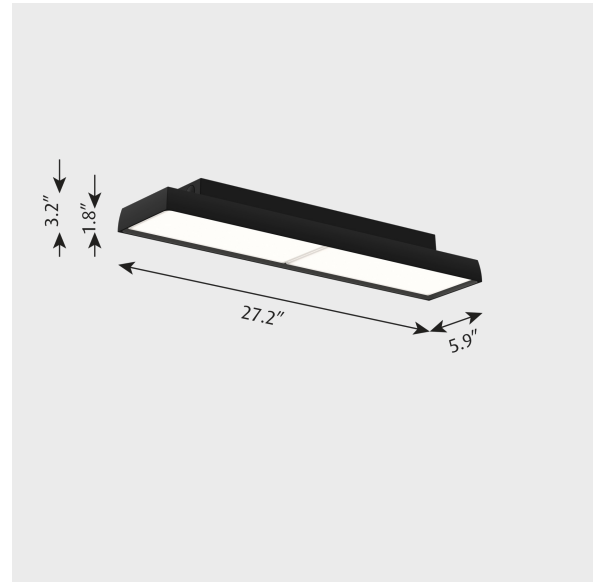

# LP SLIM BOX SURFACE MOUNTED

Project name:

Project type:

Notes:

## Product description

The slim, rectangular housing frames a high-efficiency light unit. Emitting a primarily downwardly directed light, the fixture also has an indirect light component ensuring illumination of ceilings. The light egress emphasizes design details in the housing. Wide selection of finish, LED, and control options. Part of a family.