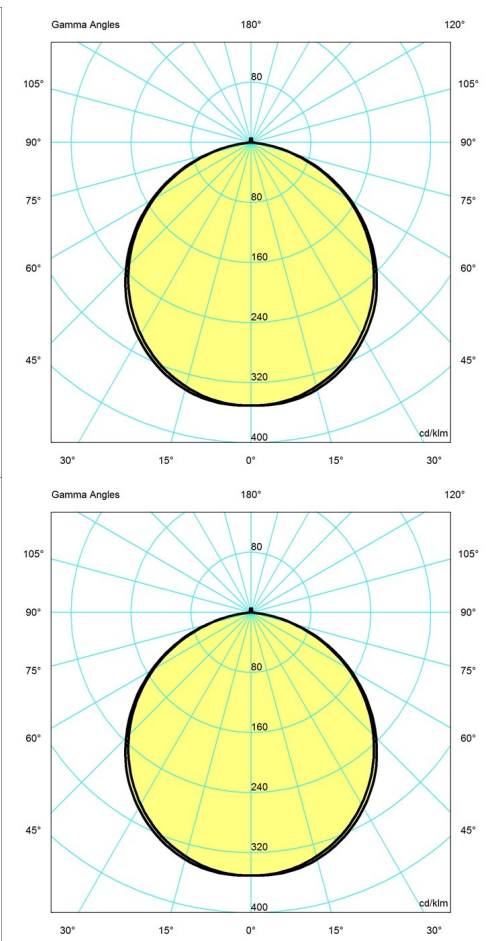

## Light description

Wide, mostly downward light distribution with accent uplight. Careful design of LED positioning and modern diffusing materials maximize light transmission while eliminating hot spots and glare. Standard CCT in 3000K, 4000K, or tunable white variants range from 2700K to 5700K, controlled by electronic driver.

## Light distribution diagrams

For the full data set on all variants, see [louispoulsen.com](http://louispoulsen.com).

Cartesian

Isolux

Polar