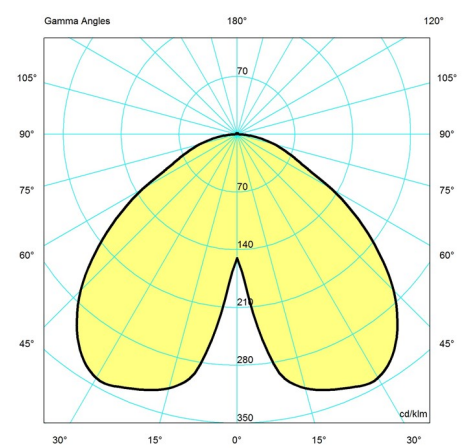

PANTHELLA 250 TABLE LAMP

Designed by Verner Panton

Description

The fixture emits a glare-free, soft and comfortable illumination. The metal shade versions direct the light directly downwards and create a pleasant illumination due to the inner white painted shade and the reflection from the trumpet-shaped stem. The opal acrylic produces a diffused comfortable light due to the translucent shade, the downward reflection from the inner shade and the reflection from the trumpet-shaped stem.

Light distribution diagrams

CARTESIAN

ISOLUX

POLAR

Variant Options

For particular variant options, please check our online Product Variants Configurator on the product detail page.

VARIANT NO.	LIGHT SOURCE	VOLTAGE/FRQ	LUMEN	FEATURES	CABLE
5744162432	LED 2700K 10W	120V	428	-	-
5744162461	LED 2700K 10W	120V	589	-	-
5744162474	LED 2700K 10W	120V	428	-	-
5744162513	LED 2700K 10W	120V	460	-	-
5744162555	LED 2700K 10W	120V	428	-	-
5744162937	LED 2700K 10W	120V	428	-	White cord
5744167110	LED 2700K 10W	120V	428	-	White cord
5744168038	LED 2700K 10W	120V	679	-	Black cord
5744612649	LED 2700K 10W	120V	428	-	Black cord
5744612652	LED 2700K 10W	120V	428	-	Black cord