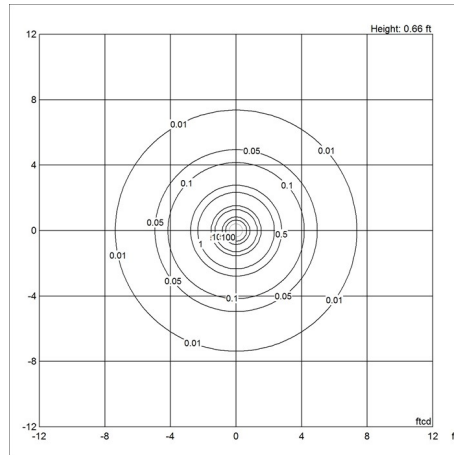

Light distribution diagrams

CARTESIAN

ISOLUX

POLAR

Variant Options

For particular variant options, please check our online Product Variants Configurator on the product detail page.

VARIANT NO.	LIGHT SOURCE	VOLTAGE/FRQ	LUMEN	FEATURES	CABLE
5744162432	LED 2700K 10W	120V	428	-	-
5744162461	LED 2700K 10W	120V	589	-	-
5744162474	LED 2700K 10W	120V	428	-	-
5744162513	LED 2700K 10W	120V	460	-	-
5744162555	LED 2700K 10W	120V	428	-	-
5744162937	LED 2700K 10W	120V	428	-	White cord
5744167110	LED 2700K 10W	120V	428	-	White cord
5744168038	LED 2700K 10W	120V	679	-	Black cord
5744612649	LED 2700K 10W	120V	428	-	Black cord
5744612652	LED 2700K 10W	120V	428	-	Black cord