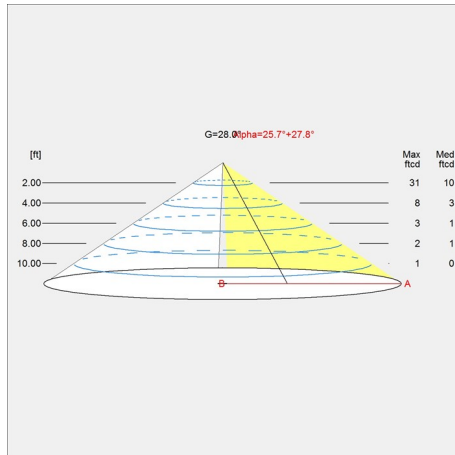

Light distribution diagrams

CARTESIAN