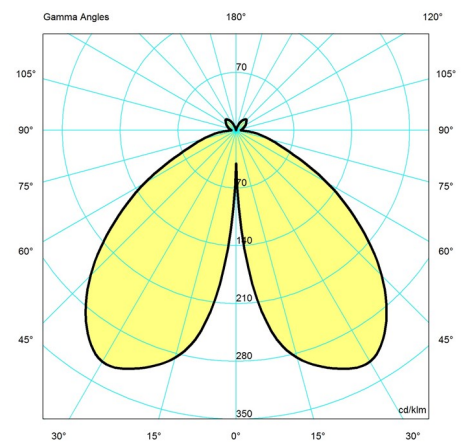

Variants

VARIANT NUMBER	COLOR, RAL	W / H / L (IN) / W (LB)
5744162924	PALE ROSE	6.3 / 9.4 / 6.3 IN / 0.9 LB
5744166768	WHT OPAL ACRYL, 970	6.3 / 9.4 / 6.3 IN / 0.9 LB
5744168070	GREY OPAL ACRYL	6.3 / 9.4 / 6.3 IN / 0.9 LB
5744612571	BLK, 708	- / - / - IN / 0.9 LB
5744612584	ORANGE, 269	6.3 / 9.4 / 6.3 IN / 0.9 LB
5744612607	WHT, 011	- / - / - IN / 0.9 LB
5744612610	PALE BLUE	6.3 / 9.4 / 6.3 IN / 0.9 LB
5744612623	CORAL	6.3 / 9.4 / 6.3 IN / 0.9 LB

Light distribution diagrams

CARTESIAN

ISOLUX

POLAR

Variant Options

For particular variant options, please check our online Product Variants Configurator on the product detail page.

VARIANT NO.	LIGHT SOURCE	VOLTAGE/FRQ	LUMEN	FEATURES	CABLE
5744162924	LED 2700K 2.5W		81	-	White cord
5744166768	LED 2700K 2.5W		81	-	White cord
5744168070	LED 2700K 2.5W		81	-	Black cord
5744612571	LED 2700K 2.5W		81	-	Black cord