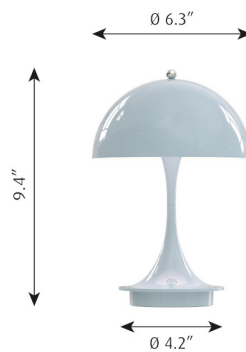

PANTHELLA 160 PORTABLE

Designed by Verner Panton

Description

This portable table lamp emits a glare-free, soft, and comfortable light. The metal shade variants reflects the light downwards and provides pleasant illumination created by the inner white painted shade and the reflection from the trumpet-shaped stem. The opal acrylic variants provides gentle illumination and subtle ambience due to the transparency and the reflection of the downward light on the inner side of the shade.

Variants

VARIANT NUMBER	COLOR, RAL	W / H / L (IN) / W (LB)
5744162924	PALE ROSE	6.3 / 9.4 / 6.3 IN / 0.9 LB
5744166768	WHT OPAL ACRYL, 970	6.3 / 9.4 / 6.3 IN / 0.9 LB
5744168070	GREY OPAL ACRYL	6.3 / 9.4 / 6.3 IN / 0.9 LB
5744612571	BLK, 708	- / - / - IN / 0.9 LB
5744612584	ORANGE, 269	6.3 / 9.4 / 6.3 IN / 0.9 LB
5744612607	WHT, 011	- / - / - IN / 0.9 LB
5744612610	PALE BLUE	6.3 / 9.4 / 6.3 IN / 0.9 LB
5744612623	CORAL	6.3 / 9.4 / 6.3 IN / 0.9 LB

Materials & Finishes

MATERIALS

Shade: Deep-drawn steel or injection-molded opal acrylic.
Base and housing: Die-cast aluminum.

louis poulsen

FINISHES

White Opal Acrylic shade with white stand.
 Grey Opal Acrylic shade with high lustre chrome stand.
 Pale Rose, Pale Blue or Coral, powder coated.