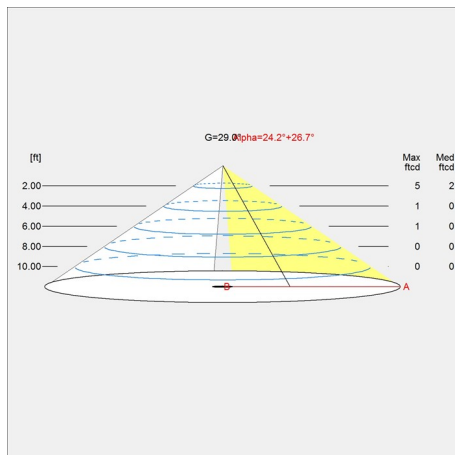

louis poulsen

FINISHES

White Opal Acrylic shade with white stand.
Grey Opal Acrylic shade with high lustre chrome stand.
Pale Rose, Pale Blue or Coral, powder coated.

Mounting

Cable length: 4.9ft. Power: USB-C cable or Qi base for standard USB-C-A adapter. Light control: Switch on base. Battery lifetime: 5 hours @ 100%. Step-dim: 0%/10%/33%/100%
For mounting instructions, see download section on the product detail page.

Information

Please note that Panthella Portable comes with a USB cable but without an adapter and Qi charger. A separate USB adapter is available as an accessory. Compatible with standard USB adapters (Min. 1.5A) and Qi wireless chargers.
White cord for White Opal and Pale Rose variants. Black cord for other variants. For the E-socket product variants, bulbs are not included. LED light source is part of the product.

Light distribution diagrams

CARTESIAN