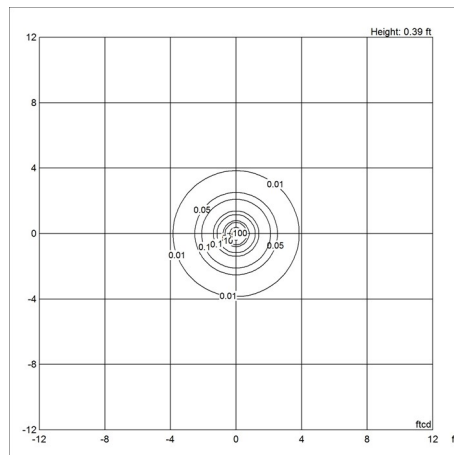

Light distribution diagrams

CARTESIAN

ISOLUX

POLAR

Variant Options

For particular variant options, please check our online Product Variants Configurator on the product detail page.

VARIANT NO.	LIGHT SOURCE	VOLTAGE/FRQ	LUMEN	FEATURES	CABLE
5744162924	LED 2700K 2.5W		81	-	White cord
5744166768	LED 2700K 2.5W		81	-	White cord
5744168070	LED 2700K 2.5W		81	-	Black cord
5744612571	LED 2700K 2.5W		81	-	Black cord