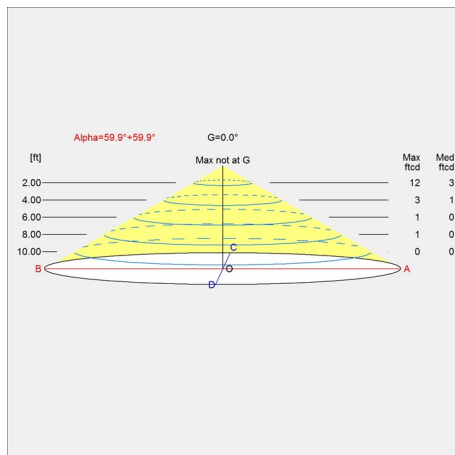

louis poulsen

Gray opal acrylic shade with high-luster chrome stand.
High-luster chrome shade and stand.
Brass metallized shade and stand.

Mounting

Cable type: White for white and brass finishes; Black for other finishes. Cable length: 8'.
Switch: In-line on/off. Diffuser with bayonet lock. For mounting instructions, see download section on the product detail page.

Information

Electrical:
System Wattage: 10W
Delivered lumens: 270 - 367 lm
Efficacy: 27 - 36 lm/W
Certifications:
cULus, Dry Location
Protection class IP20
Color Rendering: $R_a \geq 90$
Actual performance dependent upon screw-base lamp used. For the E-socket product variants, bulbs are not included. LED light source is part of the product.

Light distribution diagrams

CARTESIAN