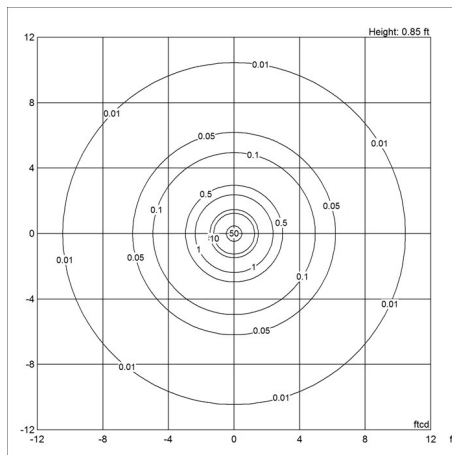

louis poulsen

Gray opal acrylic shade with high-luster chrome stand.
High-luster chrome shade and stand.
Brass metallized shade and stand.

Mounting

Cable type: White for white and brass finishes; Black for other finishes. Cable length: 8'.
Switch: In-line on/off. Diffuser with bayonet lock. For mounting instructions, see download section on the product detail page.

Information

Electrical:
System Wattage: 10W
Delivered lumens: 270 - 367 lm
Efficacy: 27 - 36 lm/W
Certifications:
cULus, Dry Location
Protection class IP20
Color Rendering: $R_a \geq 90$
Actual performance dependent upon screw-base lamp used. For the E-socket product variants, bulbs are not included. LED light source is part of the product.

Light distribution diagrams

CARTESIAN

ISOLUX

POLAR

Variant Options

For particular variant options, please check our online Product Variants Configurator on the product detail page.

VARIANT NO.

5744908405

LIGHT SOURCE

1x7.5W G16.5/candelabra

VOLTAGE/FRQ

LUMEN

367

FEATURES

-

CABLE

Black cord