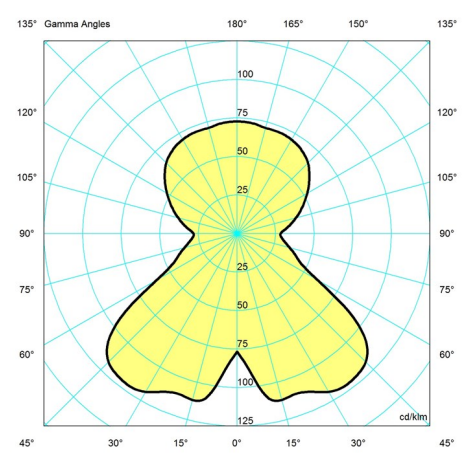

Light distribution diagrams

CARTESIAN

ISOLUX

POLAR

Variant Options

For particular variant options, please check our online Product Variants Configurator on the product detail page.

VARIANT NO.

5744908405