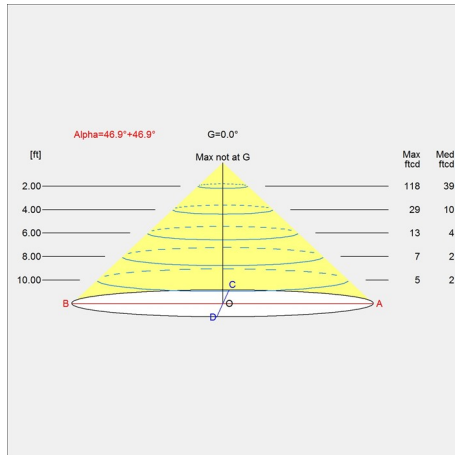

Light distribution diagrams

CARTESIAN