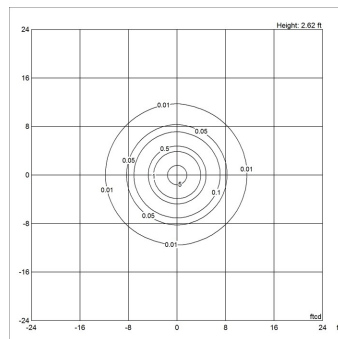

### Mounting

Base plate dimension: 6" diameter. Base plate: Mounted to a concrete base with 3 anchor bolts on a bolt circle of 3.54" diameter. Installation: Refer to mounting instruction download

---

for installation details. For mounting instructions, see download section on the product detail page.

## Information

Electrical:  
 Maximum Lamp Wattage: 60W  
 Delivered lumens: 661 lm  
 Efficacy: 3.0 lm/W  
 Certifications:  
 cULus, Wet Location  
 Protection class IP44  
 IK class 05  
 BUG Rating: B0-U1-G0  
 Controllability: Phase dimming. For the E-socket product variants, bulbs are not included. LED light source is part of the product.

## Light distribution diagrams

**CARTESIAN**

**ISOLUX**

**POLAR**

**BUG**