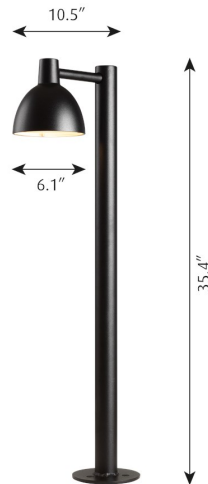

TOLDBOD 6.1 BOLLARD

Designed by Louis Poulsen A/S

Description

The light is directed 100% downwards and the shade has a matte white painted interior emitting a soft, diffused, comfortable light.

Variants

VARIANT NUMBER	COLOR, RAL	W / H / L (IN) / W (LB)
5747916449	BLK, 723	- / - / - IN / 5.4 LB
5847901402	BLK, 723	6.1 / 35.4 / 10.5 IN / 5.0 LB

Materials & Finishes

MATERIALS

Shield: Tempered sand blasted glass. Luminaire head: Die cast aluminum. Post: Extruded aluminum. Base plate: Aluminum.

FINISHES

Black, powder coated.

Mounting

Base plate dimension: 6" diameter. Base plate: Mounted to a concrete base with 3 anchor bolts on a bolt circle of 3.54" diameter. Installation: Refer to mounting instruction download

---