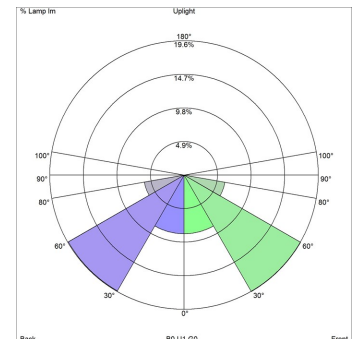

### Description

The light is directed 100% downwards and the shade has a matte white painted interior emitting a soft, diffused, comfortable light.

---

## Light distribution diagrams

**CARTESIAN**

**ISOLUX**

**POLAR**

**BUG**