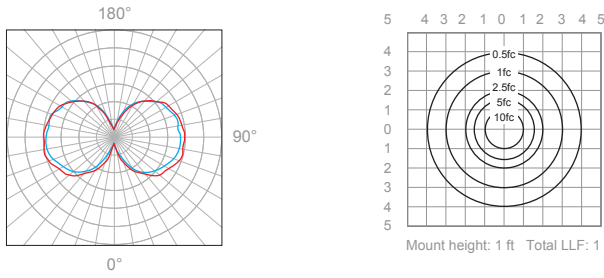

LED Fixture Dimensions (shown with C20 canopy)

Measurement of Custom Cord/Stem Length (X)

Mounting Options & Dimensions

C1

C3

C4

C20

C22

2', 9W, 3000K, 80+ CRI

Polar Candela Distribution

Illuminance at a Distance

Distance		Center Beam fc	Beam Width			
1.0ft	0.30m	2.25fc	0.1ft	0.03m	0.1ft	0.03m
2.0ft	0.61m	0.56fc	0.2ft	0.09m	0.2ft	0.09m
3.0ft	0.91m	0.25fc	0.3ft	0.18m	0.3ft	0.18m
4.0ft	1.22m	0.14fc	0.4ft	0.27m	0.4ft	0.27m
5.0ft	1.52m	0.09fc	0.5ft	0.37m	0.5ft	0.37m
6.0ft	1.83m	0.06fc	0.6ft	0.46m	0.6ft	0.46m

Delivered Lumen: 264.2 lm
 ■ Vertical Beam Spread: 6°
 ■ Horizontal Beam Spread: 6°

4', 17W, 3000K, 80+ CRI

Polar Candela Distribution

Illuminance at a Distance

Distance		Center Beam fc	Beam Width			
1.0ft	0.30m	4.24fc	0.1ft	0.03m	0.1ft	0.03m
2.0ft	0.61m	1.06fc	0.2ft	0.09m	0.2ft	0.09m
3.0ft	0.91m	0.47fc	0.3ft	0.18m	0.3ft	0.18m
4.0ft	1.22m	0.27fc	0.4ft	0.27m	0.4ft	0.27m
5.0ft	1.52m	0.17fc	0.5ft	0.37m	0.5ft	0.37m
6.0ft	1.83m	0.12fc	0.6ft	0.46m	0.6ft	0.46m