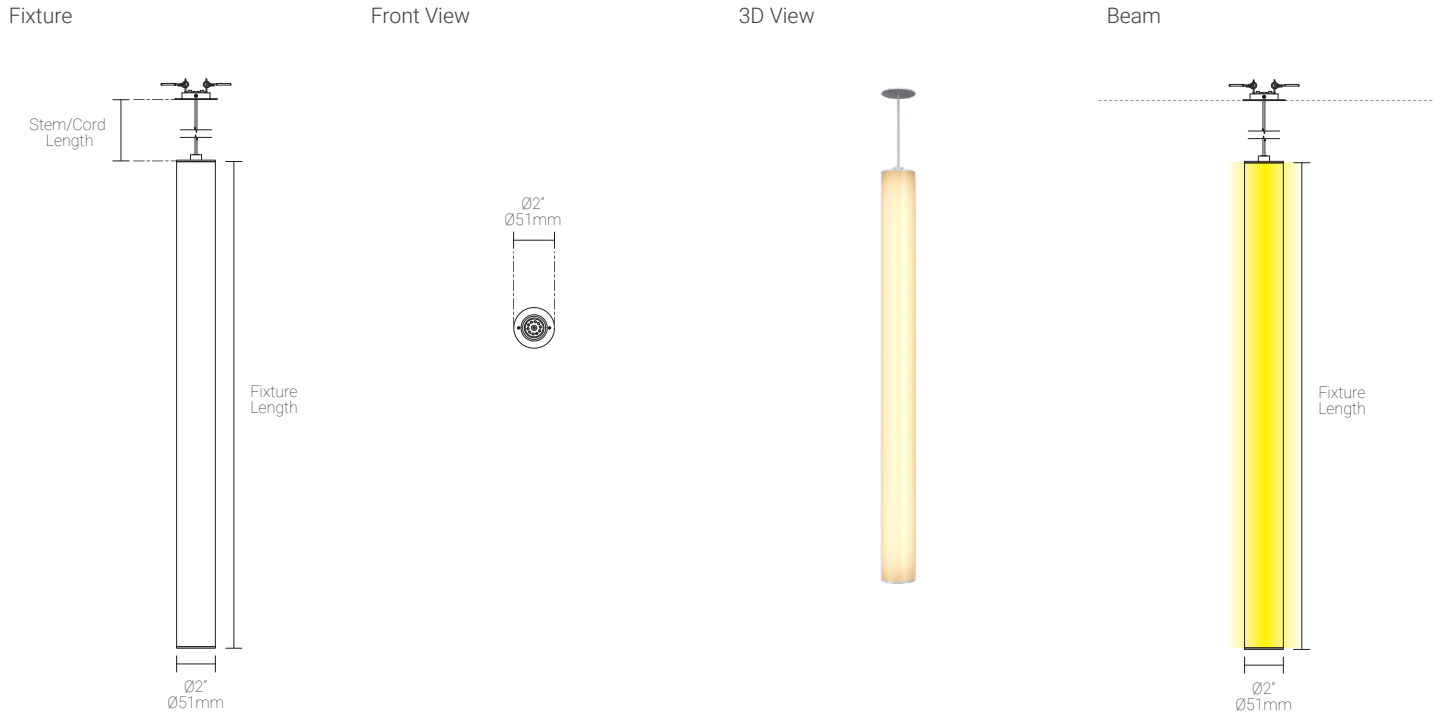

Project : _____

Note : _____

Type : _____

Specifications

Luminaire | Example Code: L191-C20-4-W30H-C72-MA

Product	Canopy ¹	Length	CCT & CRI ²	Cord/Stem Length ³	Hardware Finish
L191					MA
	C1	2 2'	W22S 2200K 80+	Cord:	MA matte clear anodized
	C3	4 4'	W27H 2700K 90+	C72 72" (1830mm)	
	C4		W30H 3000K 90+	CX custom length	
	C20		W35H 3500K 90+		
	C22			Stem:	
				S6 6" (152mm)	
				SX custom length	

System Components (Ordered Separately)

Remote Driver : _____

* Consult MP Lighting Website or Factory.

Important Notes

Specification

1. See pg.3-5 - for different canopy options and its dimensions.
2. See pg.2 - for light quality and colour consistency details.
3. 72" (1830mm) cord or 6" (152mm) stem is included. Consult factory for custom cord/stem length.

Luminaire Construction

LED Light Source	W22S = CCT: 2200K, CRI (Ra): 80+, Colour Consistency: 3SDCM W27H = CCT: 2700K, CRI (Ra): 90+, Colour Consistency: 3SDCM W30H = CCT: 3000K, CRI (Ra): 90+, Colour Consistency: 3SDCM W35H = CCT: 3500K, CRI (Ra): 90+, Colour Consistency: 3SDCM
Standard Compliance	✓WELL standard – Feature 58: Color Quality
Weight	2' pendant: 1.5lbs (0.7kg) 4' pendant: 2.5lbs (1.13kg)
Material	Fixture: machined marine-grade aluminum
Supplied with	Standard installation housing: Comes with a canopy, a universal crossbar, two screws (depending on selected canopy option), and an allen key. Cord/stem: 6' (1830mm) cord or 6" (152mm) stem is included. Consult factory for custom cord/stem length.
Warranty & LED Life	5 years limited warranty Estimated useful life of LED is 50,000 hours.

LED Fixture Dimensions (shown with C20 canopy)

Measurement of Custom Cord/Stem Length (X)

Mounting Options & Dimensions

C1

C3

C4

C20

C22