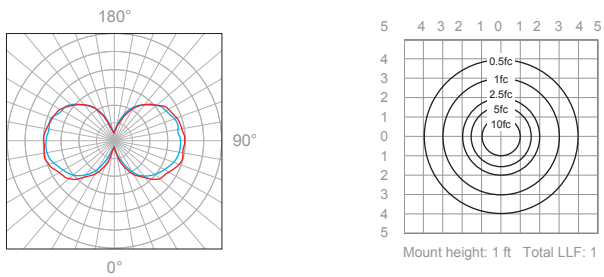

LED Fixture Dimensions (shown with C20 canopy)

Measurement of Custom Cord/Stem Length (X)

Mounting Options & Dimensions

C1

C3

C4

C20

C22

2', 9W, 3000K, 80+ CRI

Polar Candela Distribution

Illuminance at a Distance

Distance		Center Beam fc	Beam Width			
1.0ft	0.30m	2.25fc	0.1ft	0.03m	0.1ft	0.03m
2.0ft	0.61m	0.56fc	0.2ft	0.09m	0.2ft	0.09m
3.0ft	0.91m	0.25fc	0.3ft	0.18m	0.3ft	0.18m
4.0ft	1.22m	0.14fc	0.4ft	0.27m	0.4ft	0.27m
5.0ft	1.52m	0.09fc	0.5ft	0.37m	0.5ft	0.37m
6.0ft	1.83m	0.06fc	0.6ft	0.46m	0.6ft	0.46m

Delivered Lumen: 264.2 lm
 ■ Vertical Beam Spread: 6°
 ■ Horizontal Beam Spread: 6°

4', 17W, 3000K, 80+ CRI

Polar Candela Distribution

Illuminance at a Distance

Distance		Center Beam fc	Beam Width			
1.0ft	0.30m	4.24fc	0.1ft	0.03m	0.1ft	0.03m
2.0ft	0.61m	1.06fc	0.2ft	0.09m	0.2ft	0.09m
3.0ft	0.91m	0.47fc	0.3ft	0.18m	0.3ft	0.18m
4.0ft	1.22m	0.27fc	0.4ft	0.27m	0.4ft	0.27m
5.0ft	1.52m	0.17fc	0.5ft	0.37m	0.5ft	0.37m
6.0ft	1.83m	0.12fc	0.6ft	0.46m	0.6ft	0.46m