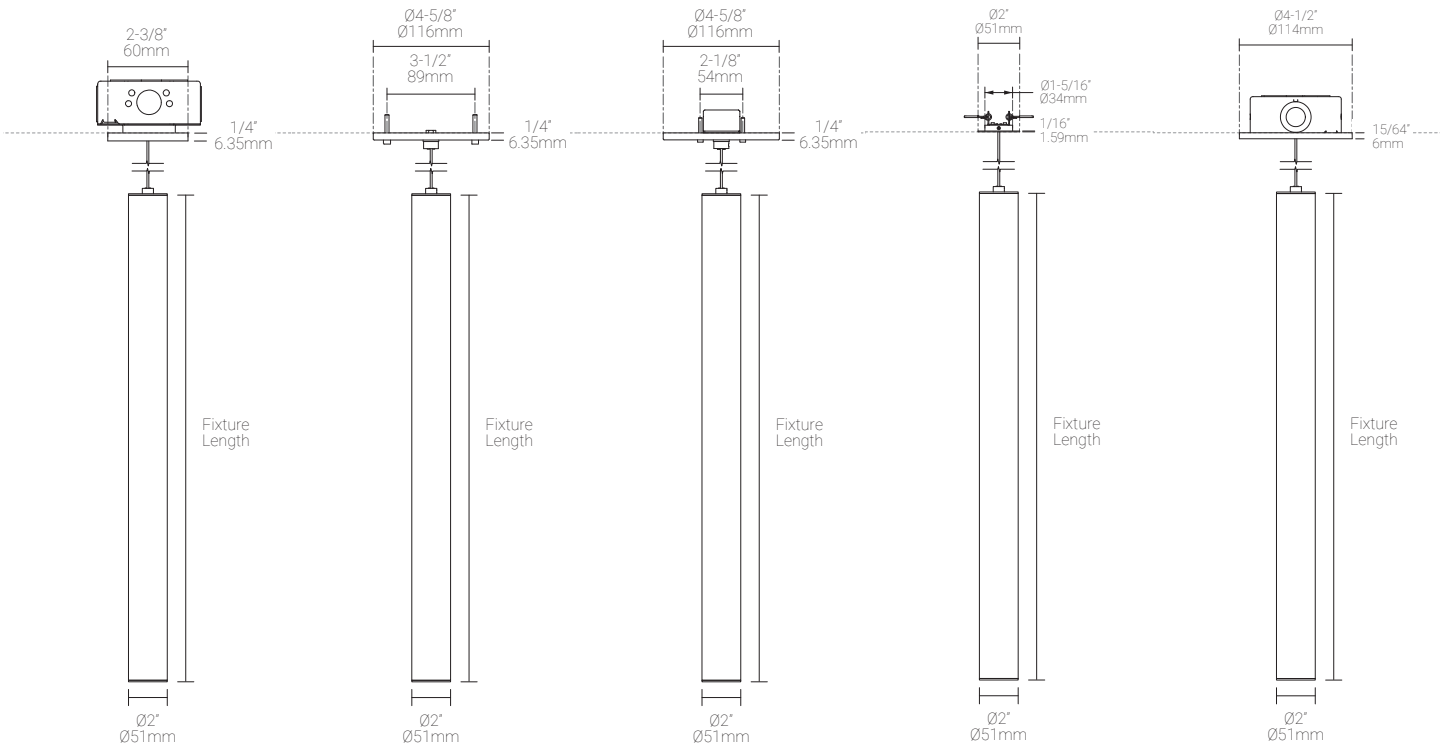

Luminaire Construction

LED Light Source	W22S = CCT: 2200K, CRI (Ra): 80+, Colour Consistency: 3SDCM W27H = CCT: 2700K, CRI (Ra): 90+, Colour Consistency: 3SDCM W30H = CCT: 3000K, CRI (Ra): 90+, Colour Consistency: 3SDCM W35H = CCT: 3500K, CRI (Ra): 90+, Colour Consistency: 3SDCM
Standard Compliance	✓WELL standard – Feature 58: Color Quality
Weight	2' pendant: 1.5lbs (0.7kg) 4' pendant: 2.5lbs (1.13kg)
Material	Fixture: machined marine-grade aluminum
Supplied with	Standard installation housing: Comes with a canopy, a universal crossbar, two screws (depending on selected canopy option), and an allen key. Cord/stem: 6' (1830mm) cord or 6" (152mm) stem is included. Consult factory for custom cord/stem length.
Warranty & LED Life	5 years limited warranty Estimated useful life of LED is 50,000 hours.

LED Fixture Dimensions (shown with C20 canopy)

Measurement of Custom Cord/Stem Length (X)

Mounting Options & Dimensions

C1

C3

C4

C20

C22

2', 9W, 3000K, 80+ CRI

Polar Candela Distribution

Illuminance at a Distance

Distance		Center Beam fc	Beam Width			
1.0ft	0.30m	2.25fc	0.1ft	0.03m	0.1ft	0.03m
2.0ft	0.61m	0.56fc	0.2ft	0.09m	0.2ft	0.09m
3.0ft	0.91m	0.25fc	0.3ft	0.18m	0.3ft	0.18m
4.0ft	1.22m	0.14fc	0.4ft	0.27m	0.4ft	0.27m
5.0ft	1.52m	0.09fc	0.5ft	0.37m	0.5ft	0.37m
6.0ft	1.83m	0.06fc	0.6ft	0.46m	0.6ft	0.46m

Delivered Lumen: 264.2 lm
 ■ Vertical Beam Spread: 6°
 ■ Horizontal Beam Spread: 6°

4', 17W, 3000K, 80+ CRI

Polar Candela Distribution

Illuminance at a Distance

Distance		Center Beam fc	Beam Width			
1.0ft	0.30m	4.24fc	0.1ft	0.03m	0.1ft	0.03m
2.0ft	0.61m	1.06fc	0.2ft	0.09m	0.2ft	0.09m
3.0ft	0.91m	0.47fc	0.3ft	0.18m	0.3ft	0.18m
4.0ft	1.22m	0.27fc	0.4ft	0.27m	0.4ft	0.27m
5.0ft	1.52m	0.17fc	0.5ft	0.37m	0.5ft	0.37m
6.0ft	1.83m	0.12fc	0.6ft	0.46m	0.6ft	0.46m