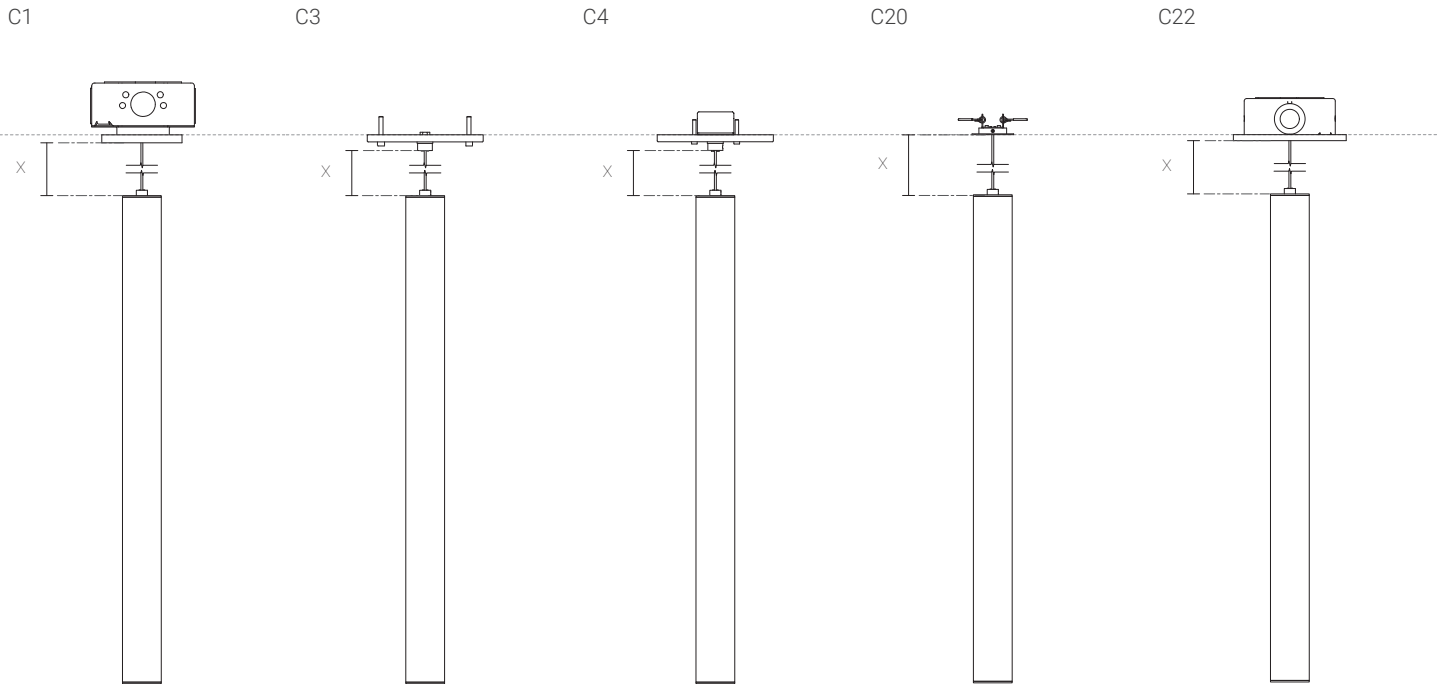

Project : _____

Note : _____

Type : _____

Specifications

Luminaire | Example Code: L191-C20-4-W30H-C72-MA

Product	Canopy ¹	Length	CCT & CRI ²	Cord/Stem Length ³	Hardware Finish
L191					MA
	C1	2 2'	W22S 2200K 80+	Cord:	MA matte clear anodized
	C3	4 4'	W27H 2700K 90+	C72 72" (1830mm)	
	C4		W30H 3000K 90+	CX custom length	
	C20		W35H 3500K 90+		
	C22			Stem:	
				S6 6" (152mm)	
				SX custom length	

Luminaire Construction

LED Light Source	W22S = CCT: 2200K, CRI (Ra): 80+, Colour Consistency: 3SDCM W27H = CCT: 2700K, CRI (Ra): 90+, Colour Consistency: 3SDCM W30H = CCT: 3000K, CRI (Ra): 90+, Colour Consistency: 3SDCM W35H = CCT: 3500K, CRI (Ra): 90+, Colour Consistency: 3SDCM
Standard Compliance	✓WELL standard – Feature 58: Color Quality
Weight	2' pendant: 1.5lbs (0.7kg) 4' pendant: 2.5lbs (1.13kg)
Material	Fixture: machined marine-grade aluminum
Supplied with	Standard installation housing: Comes with a canopy, a universal crossbar, two screws (depending on selected canopy option), and an allen key. Cord/stem: 6' (1830mm) cord or 6" (152mm) stem is included. Consult factory for custom cord/stem length.
Warranty & LED Life	5 years limited warranty Estimated useful life of LED is 50,000 hours.

LED Fixture Dimensions (shown with C20 canopy)

Measurement of Custom Cord/Stem Length (X)

Mounting Options & Dimensions

C1

C3

C4

C20

C22

Delivered Lumen: 264.2 lm
 ■ Vertical Beam Spread: 6°
 ■ Horizontal Beam Spread: 6°

4', 17W, 3000K, 80+ CRI

Polar Candela Distribution

Illuminance at a Distance

Distance		Center Beam fc	Beam Width			
1.0ft	0.30m	4.24fc	0.1ft	0.03m	0.1ft	0.03m
2.0ft	0.61m	1.06fc	0.2ft	0.09m	0.2ft	0.09m
3.0ft	0.91m	0.47fc	0.3ft	0.18m	0.3ft	0.18m
4.0ft	1.22m	0.27fc	0.4ft	0.27m	0.4ft	0.27m
5.0ft	1.52m	0.17fc	0.5ft	0.37m	0.5ft	0.37m
6.0ft	1.83m	0.12fc	0.6ft	0.46m	0.6ft	0.46m