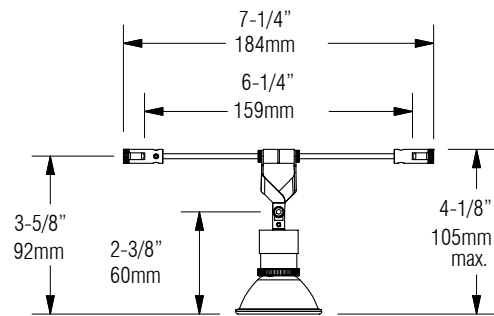

Ordered Separately

System Components	Lamp.
-------------------	-------

Mounting Options & Dimensions

LED Fixture Dimensions

Fixture

Bottom View (with lamp supplied by others)

3D View

Beam (with lamp supplied by others)

CS

Cable System

Fixture with Cable System

Dimensions

Appendix

Aluminum Finishes

MC matte chrome

BN brushed nickel