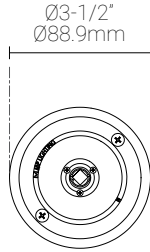

Luminaire Construction

LED Light Source	Lamp supplied by others. Recommended: MR16, 50 W max or LED MR16 (SORAA lamp) 10W max.
Weight	N/A
Material	Fixture: Machined aluminum with electroplated finish.
Supplied with	Standard installation housing: Comes with an adapter plate, two #8-32 screws, and wire nuts.
Warranty & LED Life	5 years limited warranty. Estimated useful life of LED is 50,000 hours.

Ordered Separately

System Components	Lamp.
-------------------	-------

Mounting Options & Dimensions

LED Fixture Dimensions

Fixture

Bottom View (with lamp supplied by others)

3D View

Beam (with lamp supplied by others)

CS

Cable System

Fixture with Cable System

Dimensions

Appendix

Aluminum Finishes

MC matte chrome

BN brushed nickel