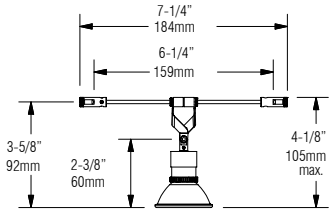

Luminaire Construction

LED Light Source	Lamp supplied by others. Recommended: MR16, 50 W max or LED MR16 (SORAA lamp) 10W max.
Weight	N/A
Material	Fixture: Machined aluminum with electroplated finish.
Supplied with	Standard installation housing: Comes with an adapter plate, two #8-32 screws, and wire nuts.
Warranty & LED Life	5 years limited warranty. Estimated useful life of LED is 50,000 hours.

Ordered Separately

System Components	Lamp.
-------------------	-------

Mounting Options & Dimensions

LED Fixture Dimensions

Fixture

Bottom View (with lamp supplied by others)

3D View

Beam (with lamp supplied by others)