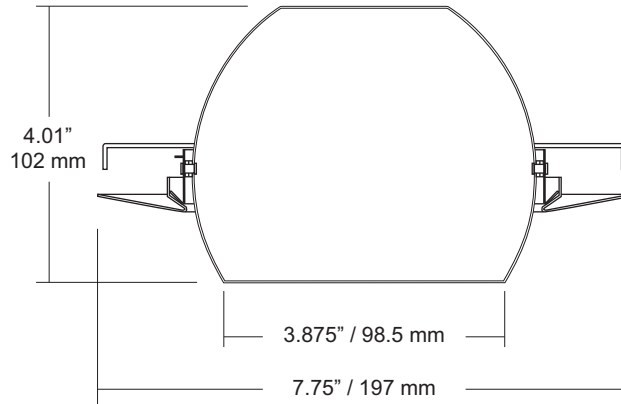

RTM6034

6" Line Voltage Tiltable Eyeball Trim

For PAR30, 75W Max., BR30, 65W Max. Lamp

Catalog # : _____
 Project : _____
 Type : _____
 Comments : _____

DESCRIPTION

The RTM6034 is a 6" aperture line voltage tiltable eyeball trim with a White trim ring. The RTM6034 is used for BR30 / PAR30 lamps. The RTM6034 is available in White.

DESIGN FEATURES

- **Trim**
 - Precision spun .040" thick painted steel.
 - With soft spring action to hold trim in place.
- **Reflector**
 - Precision spun .040" thick painted steel.
 - Tiltable for directional lighting.
- **Lamp**
 - PAR30, 70W Max. (for IC or Non-IC applications)
 - BR30, 65W Max. (for IC or Non-IC applications)
- **Housing**
 - Designed to work with 6" recessed housings.
 - * RF6011CAT
 - * RF6021CAT
- **Listing**
 - cULus Listed.