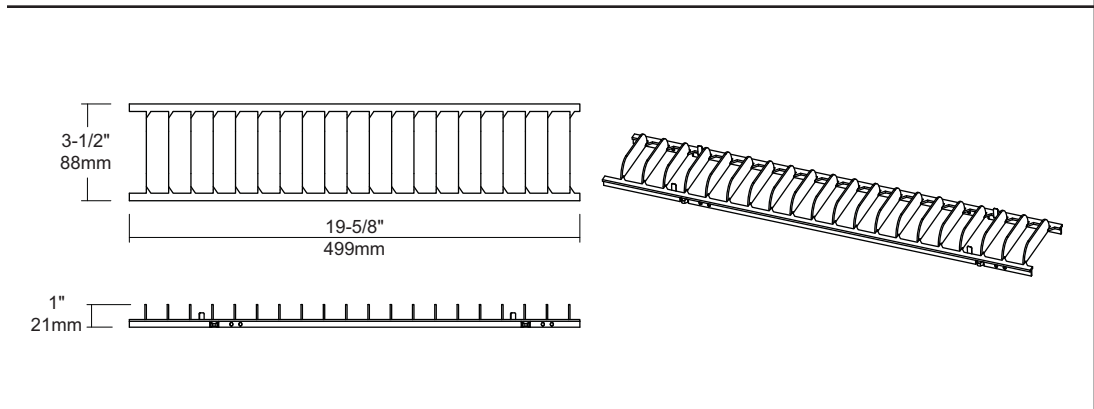

ATF7266-LVR

Louver for ATF7266 LED Wall Wash Track Fixture
Track Lighting

Job Information		
Project Name		Type
Location		
Quantity		Date
Contact/Phone		
Notes		

Features

Body

The ATF7266-LVR is specifically designed for use with 66W high powered LED wall wash track fixture (ATF7266-30). Constructed of aluminum, the louver features horizontal fixed slats that reduce glare and direct light for the LED wall wash track fixture. Pinch clips on either end allow for easy and quick installation to the track fixture.

Description

The ATF7266-LVR is specifically designed for use with 66W high powered LED wall wash track fixture (ATF7266-30).

Notes: Due to our continued efforts to improve our products, product specifications are subject to change without notice.