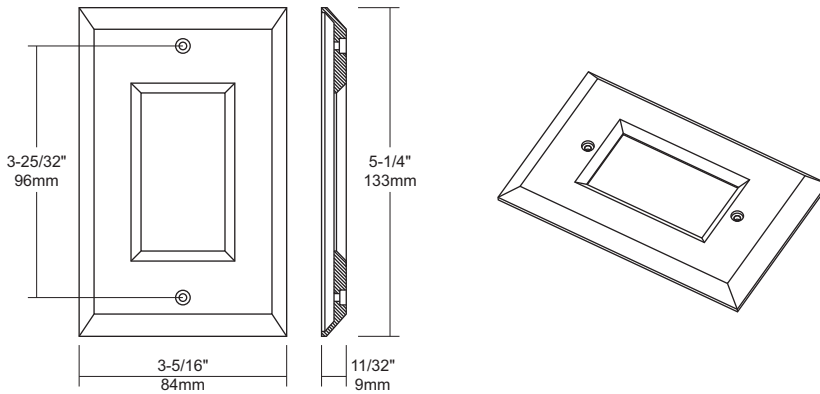

OSL-OPN1

Single Gang Open Window Faceplate
Recessed Lighting

Job Information		
Project Name		Type
Location		
Quantity		Date
Contact/Phone		
Notes		

Features

Body Construction

Powder-coated or electroplated cast aluminum with open center. Available in black, brushed nickel or flat white corrosion resistant paint.

Mounting

Mounts onto single gang outdoor LED step light (OSL1020 – sold separately) with two colour matching screws (included).

Description

This open window faceplate is used in conjunction with single gang outdoor LED step light. Can be used on deck, porch, concrete/brick walls, or outdoor steps for even spread of light in dark areas.