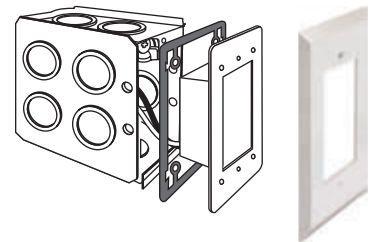

OSL-OPN1

Single Gang Open Window Faceplate
Recessed Lighting

Job Information		
Project Name		Type
Location		
Quantity		Date
Contact/Phone		
Notes		

Features

Body Construction

Powder-coated or electroplated cast aluminum with open center. Available in black, brushed nickel or flat white corrosion resistant paint.

Mounting

Mounts onto single gang outdoor LED step light (OSL1020 – sold separately) with two colour matching screws (included).

Description

This open window faceplate is used in conjunction with single gang outdoor LED step light. Can be used on deck, porch, concrete/brick walls, or outdoor steps for even spread of light in dark areas.

Ordering Guide

OSL-OPN1-BK
Black open window faceplate for single gang outdoor LED step light.

OSL-OPN1-BN
Brushed nickel open window faceplate for single gang outdoor LED step light.

OSL-OPN1-FWH
Flat white open window faceplate for single gang outdoor LED step light.