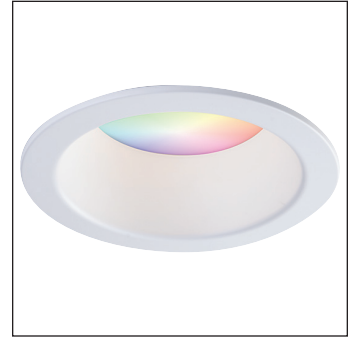

Description

SKYE OnCloud is a high-performance, easy to install residential and commercial grade downlight solution that offers good light output, energy-efficiency and streamlined design with interchangeable color trims. Suitable for wet locations.

SKYE Select dead-front trims available to provide a 2-tone professional trim and baffle finish.

works with Google Assistant | WORKS WITH alexa

works with Siri Shortcuts | Works with IFTTT

ETL US | ENERGY STAR | IC RATED | AIR TIGHT

JA8⁴ TITLE 24 | WET LOCATION ENDROITS MOUILLES | 3 YEAR WARRANTY GARANTIE 3 ANS

2021 PROGRESS REPORT

Notes:

¹ Not available for 6" size. ² Not available with BK Trim Finish. ³ Not available with WH Trim Finish. ⁴ Not available for SLMB4S-RGBTW-BKBK. ⁵ Not available for SKYE SELECT models.
* QuickShip lead time may vary for orders greater than 100 pieces. No additional shipment rates apply. Subject to availability. Accessories are sold separately. For additional options please consult your Liteline representative.
Due to our continued efforts to improve our products, product specifications are subject to change without notice.