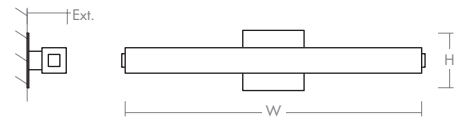

ADELPHI Vanity
3-555-xx

oxygen

FIXTURE TYPE _____

LOCATION _____

PROJECT _____

DATE _____

-22 Oiled Bronze

-15 Black

-24 Satin Nickel

-40 Aged Brass

- LIGHT SOURCE** 23.4W LED, 3000K, CRI 90
- LUMINAIRE POWER** 26.4W at 120V
- RATED LIFE** 60000 hr RL
- OPTIONAL COLOR TEMPERATURES** 2700K, 3500K, 4000K
- LUMEN OUTPUT** Delivered: 2546 lm (LM-79)
- INPUT VOLTAGE** 120V to 277V AC, 50/60Hz
- DRIVER OUTPUT** 700mA, 29.4W max power
- DIMMING** TRIAC and ELV dimming at 120V AC; 0-10V dimming, 100% to 10% current output
- CONSTRUCTION** Plated Steel and Acrylic
- DIFFUSER** - Matte White Acrylic
- FINISHES** Black (-15), Oiled Bronze (-22), Satin Nickel (-24), Aged Brass (-40)
- MOUNTING** 4" Octagonal J-Box, 4" Square J-Box, 4" Square J-Box with single device mud ring, 4" Square J-Box with round mud ring (2.75" center to center mounting)
- STANDARDS** cUL Damp Listed, ADA Compliant, Conforms to UL STD 1598, Certified CAN/CSA STD C22.2 No 250.0.

DIMENSIONS

- W:** 36.00"
- H:** 4.75"
- Ext:** 3.50"
- M.C:** 2.37" From top of fixture

Order example for standard fixture:

3-555-24 (x- Voltage - xxx-Sequence # - xx-Finish)

3: 120V to 277V

Order example for optional color temperatures: **3-555-2724**