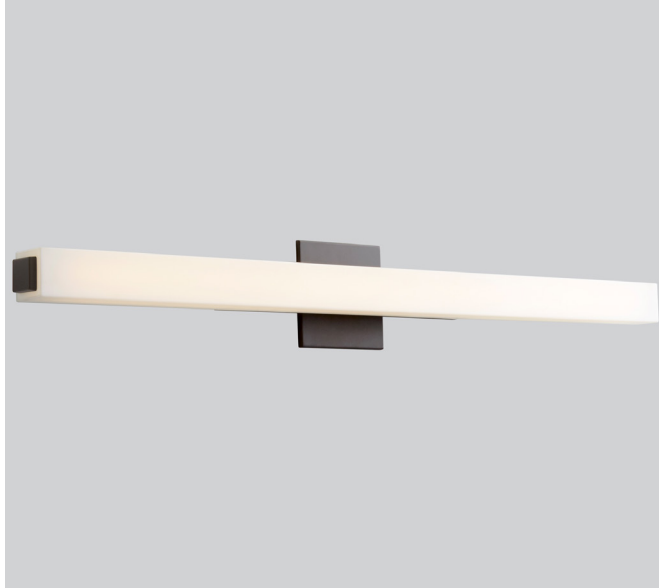

ADELPHI Vanity
3-555-xx

oxygen

FIXTURE TYPE _____

LOCATION _____

PROJECT _____

DATE _____

-22 Oiled Bronze

-15 Black

-24 Satin Nickel

-40 Aged Brass

- LIGHT SOURCE** 23.4W LED, 3000K, CRI 90
- LUMINAIRE POWER** 26.4W at 120V
- RATED LIFE** 60000 hr RL
- OPTIONAL COLOR TEMPERATURES** 2700K, 3500K, 4000K
- LUMEN OUTPUT** Delivered: 2546 lm (LM-79)
- INPUT VOLTAGE** 120V to 277V AC, 50/60Hz
- DRIVER OUTPUT** 700mA, 29.4W max power
- DIMMING** TRIAC and ELV dimming at 120V AC; 0-10V dimming, 100% to 10% current output
- CONSTRUCTION** Plated Steel and Acrylic
- DIFFUSER** - Matte White Acrylic
- FINISHES** Black (-15), Oiled Bronze (-22), Satin Nickel (-24), Aged Brass (-40)
- MOUNTING** 4" Octagonal J-Box, 4" Square J-Box, 4" Square J-Box with single device mud ring, 4" Square J-Box with round mud ring (2.75" center to center mounting)
- STANDARDS** cUL Damp Listed, ADA Compliant, Conforms to UL STD 1598, Certified CAN/CSA STD C22.2 No 250.0.

DIMENSIONS

- W:** 36.00"
- H:** 4.75"
- Ext:** 3.50"
- M.C:** 2.37" From top of fixture

Order example for standard fixture:

3-555-24 (x- Voltage - xxx-Sequence # - xx-Finish)

3: 120V to 277V

Order example for optional color temperatures: **3-555-2724**