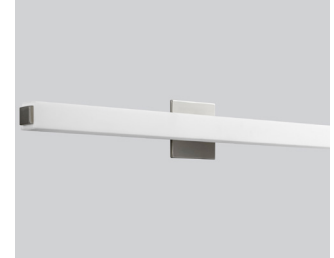

ADELPHI Vanity
3-555-xx

oxygen

FIXTURE TYPE _____

LOCATION _____

PROJECT _____

DATE _____

-22 Oiled Bronze

-15 Black

-24 Satin Nickel

-40 Aged Brass

- LIGHT SOURCE** 23.4W LED, 3000K, CRI 90
- LUMINAIRE POWER** 26.4W at 120V
- RATED LIFE** 60000 hr RL
- OPTIONAL COLOR TEMPERATURES** 2700K, 3500K, 4000K
- LUMEN OUTPUT** Delivered: 2546 lm (LM-79)
- INPUT VOLTAGE** 120V to 277V AC, 50/60Hz
- DRIVER OUTPUT** 700mA, 29.4W max power
- DIMMING** TRIAC and ELV dimming at 120V AC; 0-10V dimming, 100% to 10% current output
- CONSTRUCTION** Plated Steel and Acrylic
- DIFFUSER** - Matte White Acrylic
- FINISHES** Black (-15), Oiled Bronze (-22), Satin Nickel (-24), Aged Brass (-40)
- MOUNTING** 4" Octagonal J-Box, 4" Square J-Box, 4" Square J-Box with single device mud ring, 4" Square J-Box with round mud ring (2.75" center to center mounting)
- STANDARDS** cUL Damp Listed, ADA Compliant, Conforms to UL STD 1598, Certified CAN/CSA STD C22.2 No 250.0.

DIMENSIONS

- W:** 36.00"
- H:** 4.75"
- Ext:** 3.50"
- M.C:** 2.37" From top of fixture

Order example for standard fixture:

3-555-24 (x- Voltage - xxx-Sequence # - xx-Finish)

3: 120V to 277V

Order example for optional color temperatures: **3-555-2724**