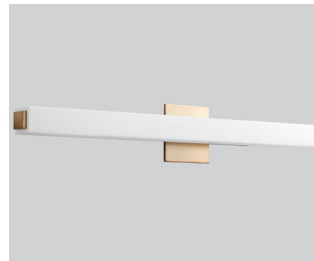

ADELPHI Vanity
3-555-xx

oxygen

FIXTURE TYPE _____

LOCATION _____

PROJECT _____

DATE _____

-22 Oiled Bronze

-15 Black

-24 Satin Nickel

-40 Aged Brass

- LIGHT SOURCE** 23.4W LED, 3000K, CRI 90
- LUMINAIRE POWER** 26.4W at 120V
- RATED LIFE** 60000 hr RL
- OPTIONAL COLOR TEMPERATURES** 2700K, 3500K, 4000K
- LUMEN OUTPUT** Delivered: 2546 lm (LM-79)
- INPUT VOLTAGE** 120V to 277V AC, 50/60Hz
- DRIVER OUTPUT** 700mA, 29.4W max power
- DIMMING** TRIAC and ELV dimming at 120V AC; 0-10V dimming, 100% to 10% current output
- CONSTRUCTION** Plated Steel and Acrylic
- DIFFUSER** - Matte White Acrylic
- FINISHES** Black (-15), Oiled Bronze (-22), Satin Nickel (-24), Aged Brass (-40)
- MOUNTING** 4" Octagonal J-Box, 4" Square J-Box, 4" Square J-Box with single device mud ring, 4" Square J-Box with round mud ring (2.75" center to center mounting)
- STANDARDS** cUL Damp Listed, ADA Compliant, Conforms to UL STD 1598, Certified CAN/CSA STD C22.2 No 250.0.

DIMENSIONS

- W:** 36.00"
- H:** 4.75"
- Ext:** 3.50"
- M.C:** 2.37" From top of fixture

Order example for standard fixture:

3-555-24 (x- Voltage - xxx-Sequence # - xx-Finish)

3: 120V to 277V

Order example for optional color temperatures: **3-555-2724**