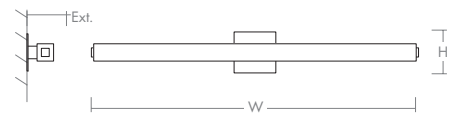

**ADELPHI Vanity**  
**3-536-xx**

oxygen

FIXTURE TYPE \_\_\_\_\_ LOCATION \_\_\_\_\_  
PROJECT \_\_\_\_\_ DATE \_\_\_\_\_

-22 Oiled Bronze

-15 Black

-24 Satin Nickel

-40 Aged Brass

- LIGHT SOURCE** 2 x 11.7W LED, 3000K, CRI 90
- LUMINAIRE POWER** 28.0W at 120V
- RATED LIFE** 60000 hr RL
- OPTIONAL COLOR TEMPERATURES** 2700K, 3500K, 4000K
- LUMEN OUTPUT** Delivered: 2490 lm (LM-79)
- INPUT VOLTAGE** 120V to 277V AC, 50/60Hz
- DRIVER OUTPUT** 700mA, 29.4W max power
- DIMMING** TRIAC and ELV dimming at 120V AC; 0-10V dimming, 100% to 10% current output
- CONSTRUCTION** Plated Steel and Acrylic
- DIFFUSER** - Matte White Acrylic
- FINISHES** Black (-15), Oiled Bronze (-22), Satin Nickel (-24), Aged Brass (-40)
- MOUNTING** 4" Octagonal J-Box, 4" Square J-Box, 4" Square J-Box with single device mud ring, 4" Square J-Box with round mud ring (2.75" center to center mounting)
- STANDARDS** UL Dry/Damp listed, ADA Compliant, Conforms to UL STD 1598, Certified CAN/CSA STD C22.2 No 250.0.

**DIMENSIONS**

- W:** 46.375"
- H:** 4.75"
- Ext:** 3.50"
- M.C:** 2.37" From top of fixture

Order example for standard fixture:

**3-536-24** (x- Voltage - xxx-Sequence # - xx-Finish)

**3:** 120V to 277V

Order example for optional color temperatures: **3-536-2724**