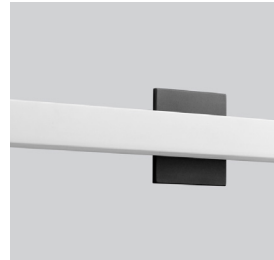

**ADELPHI Vanity**  
**3-536-xx**

oxygen

FIXTURE TYPE \_\_\_\_\_ LOCATION \_\_\_\_\_  
PROJECT \_\_\_\_\_ DATE \_\_\_\_\_

-22 Oiled Bronze

-15 Black

-24 Satin Nickel

-40 Aged Brass

- LIGHT SOURCE** 2 x 11.7W LED, 3000K, CRI 90
- LUMINAIRE POWER** 28.0W at 120V
- RATED LIFE** 60000 hr RL
- OPTIONAL COLOR TEMPERATURES** 2700K, 3500K, 4000K
- LUMEN OUTPUT** Delivered: 2490 lm (LM-79)
- INPUT VOLTAGE** 120V to 277V AC, 50/60Hz
- DRIVER OUTPUT** 700mA, 29.4W max power
- DIMMING** TRIAC and ELV dimming at 120V AC; 0-10V dimming, 100% to 10% current output
- CONSTRUCTION** Plated Steel and Acrylic
- DIFFUSER** - Matte White Acrylic
- FINISHES** Black (-15), Oiled Bronze (-22), Satin Nickel (-24), Aged Brass (-40)
- MOUNTING** 4" Octagonal J-Box, 4" Square J-Box, 4" Square J-Box with single device mud ring, 4" Square J-Box with round mud ring (2.75" center to center mounting)
- STANDARDS** UL Dry/Damp listed, ADA Compliant, Conforms to UL STD 1598, Certified CAN/CSA STD C22.2 No 250.0.

**DIMENSIONS**

- W:** 46.375"
- H:** 4.75"
- Ext:** 3.50"
- M.C:** 2.37" From top of fixture

Order example for standard fixture:

**3-536-24** (x- Voltage - xxx-Sequence # - xx-Finish)

**3:** 120V to 277V

Order example for optional color temperatures: **3-536-2724**