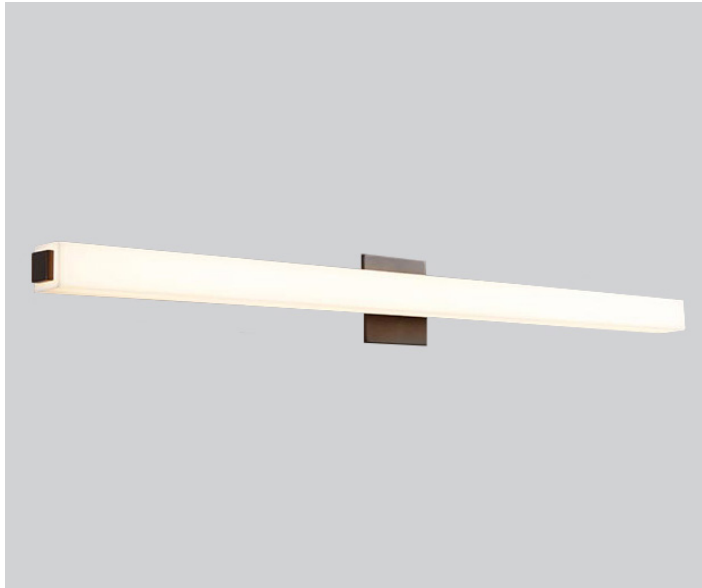

**ADELPHI Vanity**  
**3-536-xx**

oxygen

FIXTURE TYPE \_\_\_\_\_ LOCATION \_\_\_\_\_  
PROJECT \_\_\_\_\_ DATE \_\_\_\_\_

-22 Oiled Bronze

-15 Black

-24 Satin Nickel

-40 Aged Brass

- LIGHT SOURCE** 2 x 11.7W LED, 3000K, CRI 90
- LUMINAIRE POWER** 28.0W at 120V
- RATED LIFE** 60000 hr RL
- OPTIONAL COLOR TEMPERATURES** 2700K, 3500K, 4000K
- LUMEN OUTPUT** Delivered: 2490 lm (LM-79)
- INPUT VOLTAGE** 120V to 277V AC, 50/60Hz
- DRIVER OUTPUT** 700mA, 29.4W max power
- DIMMING** TRIAC and ELV dimming at 120V AC; 0-10V dimming, 100% to 10% current output
- CONSTRUCTION** Plated Steel and Acrylic
- DIFFUSER** - Matte White Acrylic
- FINISHES** Black (-15), Oiled Bronze (-22), Satin Nickel (-24), Aged Brass (-40)
- MOUNTING** 4" Octagonal J-Box, 4" Square J-Box, 4" Square J-Box with single device mud ring, 4" Square J-Box with round mud ring (2.75" center to center mounting)
- STANDARDS** UL Dry/Damp listed, ADA Compliant, Conforms to UL STD 1598, Certified CAN/CSA STD C22.2 No 250.0.

**DIMENSIONS**

- W:** 46.375"
- H:** 4.75"
- Ext:** 3.50"
- M.C:** 2.37" From top of fixture

Order example for standard fixture:

**3-536-24** (x- Voltage - xxx-Sequence # - xx-Finish)

**3:** 120V to 277V

Order example for optional color temperatures: **3-536-2724**