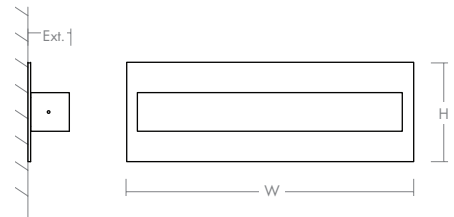

ALCOR Wall Sconce
3-532-xx

oxygen

FIXTURE TYPE _____

LOCATION _____

PROJECT _____

DATE _____

-24 Satin Nickel

-22 Oiled Bronze

-40 Aged Brass

LIGHT SOURCE	1 x 12.1W LED, 3000K, CRI 90
LUMINAIRE POWER	14.7W at 120V
RATED LIFE	60000 hr RL
OPTIONAL COLOR TEMPERATURES	2700K, 3500K, 4000K
LUMEN OUTPUT	Delivered: 388 lm (LM-79)
INPUT VOLTAGE	120V to 277V AC, 50/60Hz
DRIVER OUTPUT	350mA, 14.7W max power
DIMMING	TRIAC and ELV dimming at 120V AC; 0-10V dimming, 100% to 1% current output
CONSTRUCTION	Plated Steel and Acrylic
DIFFUSER	- Matte White Acrylic
FINISHES	Oiled Bronze (-22), Satin Nickel (-24), Aged Brass (-40)
MOUNTING	4" Square J-Box*, 4" Square J-Box* with a single device mud ring *Deep J-Box (Required to house driver)
STANDARDS	UL Dry/Damp listed, ADA Compliant, Conforms to UL STD 1598, Certified CAN/CSA STD C22.2 No 250.0.

DIMENSIONS

W:	13.00"
H:	4.50"
Ext:	2.00"
M.C:	2.25" From top of fixture

Order example for standard fixture:

3-532-24 (x- Voltage - xxx-Sequence # - xx-Finish)

3: 120V to 277V

Order example for optional color temperatures: **3-532-2724**