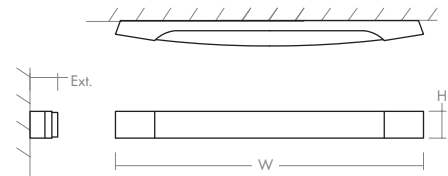

LIGHT SOURCE 2 x 12.1W LED, 3000K, CRI 90
LUMINAIRE POWER 28.9W at 120V
RATED LIFE 60000 hr RL
OPTIONAL COLOR TEMPERATURES 2700K, 3500K, 4000K
LUMEN OUTPUT Delivered: 1751 lm (LM-79)
INPUT VOLTAGE 120V to 277V AC, 50/60Hz
DRIVER OUTPUT 700mA, 29.4W max power
DIMMING TRIAC and ELV dimming at 120V AC;
 0-10V dimming, 100% to 1% current output
CONSTRUCTION Plated Steel and Acrylic
DIFFUSER - Matte White Acrylic
FINISHES Polished Chrome (-14), Oiled Bronze (-22),
 Satin Nickel (-24)
MOUNTING 4" Square J-Box* with a single device mud ring
 *Deep J-Box (Required to house driver)
STANDARDS UL Dry/Damp listed, ADA Compliant, CEC Title 24 Compliant,
 Conforms to UL STD 1598, Certified CAN/CSA STD C22.2 No 250.0.

DIMENSIONS

W: 31.75"
H: 2.75"
Ext: 2.50"
M.C: 1.38" From top of fixture

Order example for standard fixture:

3-525-24 (x- Voltage - xxx-Sequence # - xx-Finish)

3: 120V to 277V

Order example for optional color temperatures: **3-525-2724**