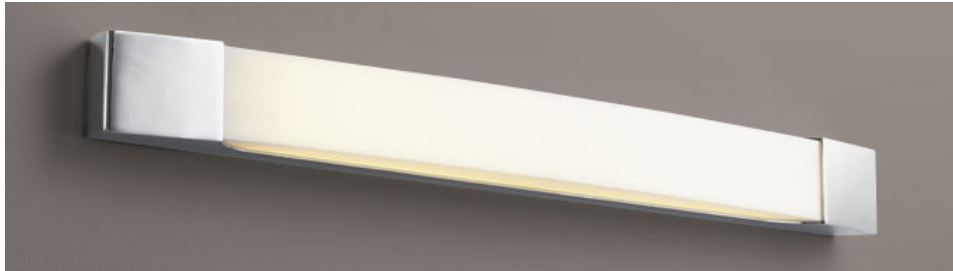

APOLLO Vanity

3-525-xx

oxygen

FIXTURE TYPE _____ LOCATION _____
 PROJECT _____ DATE _____

-14 Polished Chrome

Alternative position

-22 Oiled Bronze

-24 Satin Nickel

LIGHT SOURCE 2 x 12.1W LED, 3000K, CRI 90
LUMINAIRE POWER 28.9W at 120V
RATED LIFE 60000 hr RL
OPTIONAL COLOR TEMPERATURES 2700K, 3500K, 4000K
LUMEN OUTPUT Delivered: 1751 lm (LM-79)
INPUT VOLTAGE 120V to 277V AC, 50/60Hz
DRIVER OUTPUT 700mA, 29.4W max power
DIMMING TRIAC and ELV dimming at 120V AC;
 0-10V dimming, 100% to 1% current output
CONSTRUCTION Plated Steel and Acrylic
DIFFUSER - Matte White Acrylic
FINISHES Polished Chrome (-14), Oiled Bronze (-22),
 Satin Nickel (-24)
MOUNTING 4" Square J-Box* with a single device mud ring
 *Deep J-Box (Required to house driver)
STANDARDS UL Dry/Damp listed, ADA Compliant, CEC Title 24 Compliant,
 Conforms to UL STD 1598, Certified CAN/CSA STD C22.2 No 250.0.

DIMENSIONS

W: 31.75"
H: 2.75"
Ext: 2.50"
M.C: 1.38" From top of fixture

Order example for standard fixture:

3-525-24 (x- Voltage - xxx-Sequence # - xx-Finish)

3: 120V to 277V

Order example for optional color temperatures: **3-525-2724**