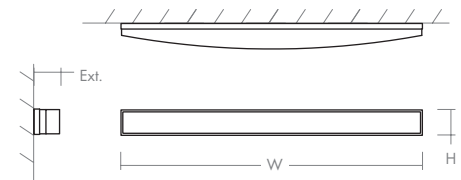

ARCHER Vanity
3-575-xx

oxygen

FIXTURE TYPE _____ LOCATION _____
PROJECT _____ DATE _____

-20 Polished Nickel

-24 Satin Nickel

LIGHT SOURCE 1 x 11.7W LED, 3000K, CRI 90
LUMINAIRE POWER 14.2W at 120V
RATED LIFE 60000 hr RL
OPTIONAL COLOR TEMPERATURES 2700K, 3500K, 4000K
LUMEN OUTPUT Delivered: 1206 lm (LM-79)
INPUT VOLTAGE 120V to 277V AC, 50/60Hz
DRIVER OUTPUT 350mA, 14.7W max power
DIMMING TRIAC and ELV dimming at 120V AC; 0-10V dimming, 100% to 1% current output
CONSTRUCTION Plated Steel and Acrylic
DIFFUSER - Matte White Acrylic
FINISHES Polished Nickel (-20), Satin Nickel (-24)
MOUNTING 4" Square J-Box* with a single device mud ring
 * Deep J-Box (Required to house driver)
STANDARDS UL Dry/Damp listed, ADA Compliant, CEC Title 24 Compliant, Conforms to UL STD 1598, Certified CAN/CSA STD C22.2 No 250.0.

DIMENSIONS

W: 26.75"
H: 2.25"
Ext: 2.50"
M.C: 1.125" From Top of Fixture

Order example for standard fixture:

3-575-24 (x- Voltage - xxx-Sequence # - xx-Finish)

3: 120V to 277V

Order example for optional color temperatures: **3-575-2724**