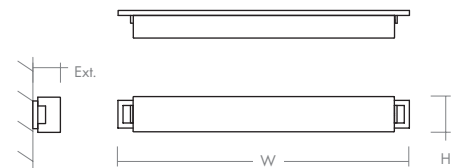

AXEL Vanity
3-552-xx

oxygen

FIXTURE TYPE _____

LOCATION _____

PROJECT _____

DATE _____

-20 Polished Nickel

-24 Satin Nickel

LIGHT SOURCE	1 x 11.7W LED, 3000K, CRI 90
LUMINAIRE POWER	14.2W at 120V
RATED LIFE	60000 hr RL
OPTIONAL COLOR TEMPERATURES	2700K, 3500K, 4000K
LUMEN OUTPUT	Delivered: 1297 lm (LM-79)
INPUT VOLTAGE	120V to 277V AC, 50/60Hz
DRIVER OUTPUT	350mA, 14.7W max power
DIMMING	TRIAC and ELV dimming at 120V AC; 0-10V dimming, 100% to 10% current output
CONSTRUCTION	Plated Steel and Acrylic
DIFFUSER	- Matte White Acrylic
FINISHES	Polished Nickel (-20), Satin Nickel (-24)
MOUNTING	4" Square J-Box * with a single device mud ring * Deep J-Box (Required to house driver)
STANDARDS	cUL Dry/Damp listed, ADA Compliant, Conforms to UL STD 1598, Certified CAN/CSA STD C22.2 No 250.0.

DIMENSIONS

W:	29.00"
H:	3.50"
Ext:	2.75"
M.C:	1.75" from top of fixture

Order example for standard fixture:

3-552-24 (x-xxx: LED Sequence # / -xx: Finish)

Order example for optional color temperatures: **3-552-2724**