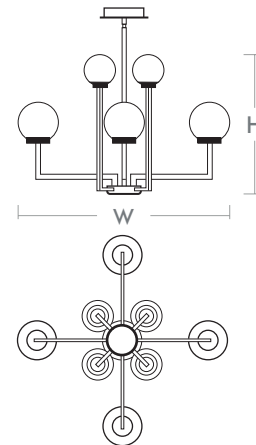

BONZO Chandelier
3-28-1540

oxygen

FIXTURE TYPE _____
 PROJECT _____

LOCATION _____
 DATE _____

-1540 Black/Aged Brass

LIGHT SOURCE	(8x) 3.9W LED Arrays, 3000K, CRI 90
LUMINAIRE POWER	30.6W at 120V
RATED LIFE	30000 hr RL
OPTIONAL COLOR TEMPERATURES	3000K Only
LUMEN OUTPUT	Delivered: 2694 lm (LM-79)
INPUT VOLTAGE	120V AC, 50/60Hz
DRIVER OUTPUT	900mA, 32.4W max power
DIMMING	TRIAC Dimming
CONSTRUCTION	Cold Rolled Steel Housing and Canopy
DIFFUSER	- Satin Opal Glass
FINISHES	Black/Aged Brass (-1540)
MOUNTING	4" Octagonal J-Box
STANDARDS	cETL Damp listed, Conforms to UL STD 1598, Certified CAN/CSA STD C22.2 No 250.0.

DIMENSIONS

W. Fixture: 31.5"
H. Fixture: 21.75"
Glass Diameter: 4.75" Top Tier
 5.875" Bottom Tier
 Supplied with 2-8", 2-12", and 3-16" stems to customize hanging height

Note: Canopy swivel allows up to a 45° slope

Order example for standard fixture:
3-28-1540 (x- Voltage - xxx-Sequence # - xx-Finish)
 3: 120V Only