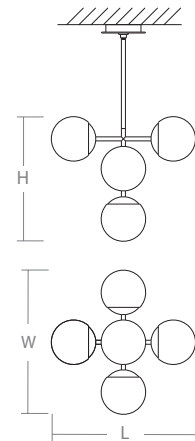

NEBULA Pendant
3-680-xx

oxygen

FIXTURE TYPE _____ LOCATION _____
PROJECT _____ DATE _____

-40 Aged Brass (Lit)

-15 Black

-24 Satin Nickel

LIGHT SOURCE	(5x) 6W LED Arrays with Driver on board, 3000K, CRI 90
LUMINAIRE POWER	29.1W at 120V
RATED LIFE	50000 hr RL
OPTIONAL COLOR TEMPERATURES	3000K Only
LUMEN OUTPUT	Delivered: 1481 lm (LM-79)
INPUT VOLTAGE	120V AC, 50/60Hz
DRIVER OUTPUT	N/A
DIMMING	TRIAC and ELV Dimming
CONSTRUCTION	Cold Rolled Steel Housing and Canopy
DIFFUSER	- 6" White Opal Glass
FINISHES	Black (-15), Satin Nickel (-24), Aged Brass (-40)
MOUNTING	4" Octagonal J-Box
STANDARDS	cETL Damp listed, Conforms to UL STD 1598, Certified CAN/CSA STD C22.2 No 250.0.

DIMENSIONS

Dia. Canopy: 4.75"/5.91" Disk
W. Fixture: 19.375"
H. Fixture: 16.75"
Supplied with 2-8", 2-12", and 3-16" stems to customize hanging height

Order example for standard fixture:
3-680-15 (x- Voltage - xxx-Sequence # - xx-Finish)
3: 120V Only