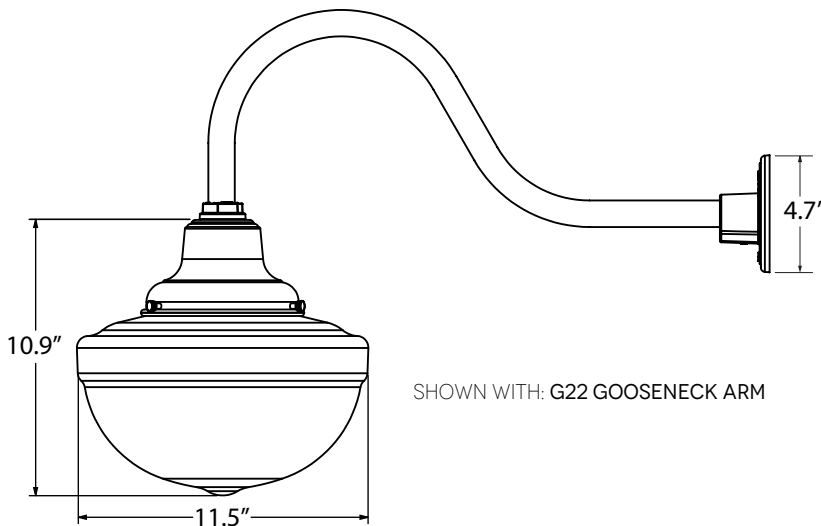

GOOSENECK (G)

SHOWN WITH: G22 GOOSENECK ARM