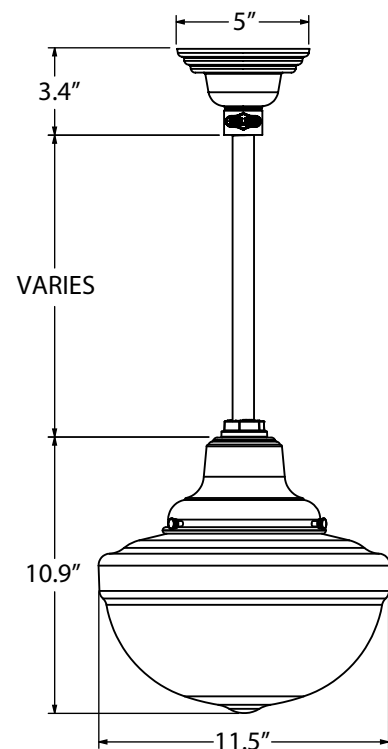

**J - LIGHT SOURCE**

<b>E26</b>	100 Watt Max
<b>GU24</b>	18 Watt Max

**IMPORTANT:** (1) Not available in Natural Metals (2) Natural Metals have a longer estimated manufacturing time, please check the website for exact lead time. There are no returns accepted on Natural Metals. (3) Only applicable if Chain Hung mounting style is selected in Section A and D, select NA if another mounting style is selected (4) Only applicable if Stem Mount mounting style is selected in Section A (5) White Painted Band not recommended if Opaque Glass is selected in Section B, as it blends into opaque glass (6) Only applicable if Gooseneck Mounting Style is selected in Section A (7) Stem diameter will be .75 if a Natural Metal is selected as the Mounting Finish

**MOUNTING STYLE**

**CORD HUNG PENDANT (C)**

**FLUSH MOUNT (F)**

**CHAIN HUNG PENDANT (CN)**

**SEMI-FLUSH MOUNT (FSF)**

**STEM MOUNT PENDANT (S)**

**GOOSENECK (G)**

SHOWN WITH: G22 GOOSENECK ARM

**PAINTED BANDS**

**PB4** THREE PAINTED BAND

**PB5** THREE PAINTED BAND

**PB6** FIVE PAINTED BAND

**SPECIFICATIONS**

**MOUNTING**

**STEM**  
 1/2" Nominal (0.84" Actual) 6063 Aluminum Mounting Stem.  
 Custom Lengths Available upon Request.