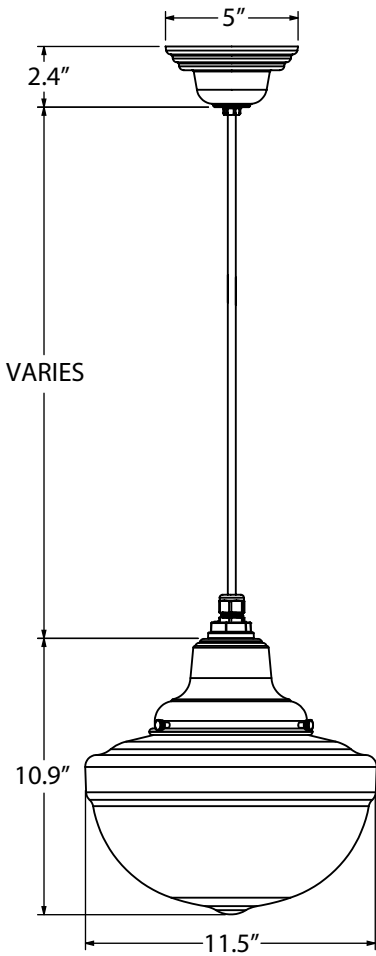

MOUNTING STYLE

CORD HUNG PENDANT (C)