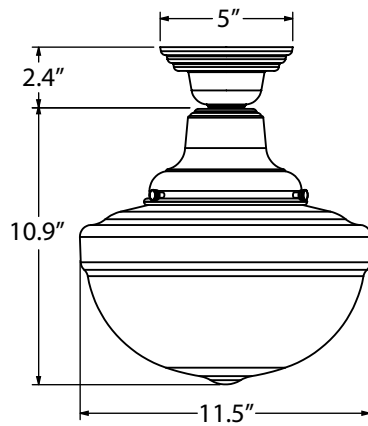

SEMI-FLUSH MOUNT (FSF)