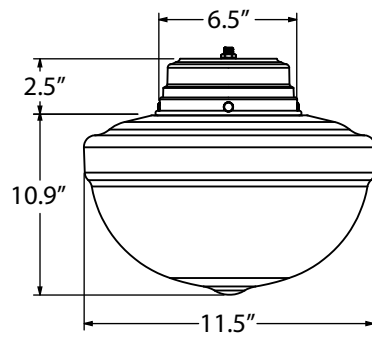

FLUSH MOUNT (F)