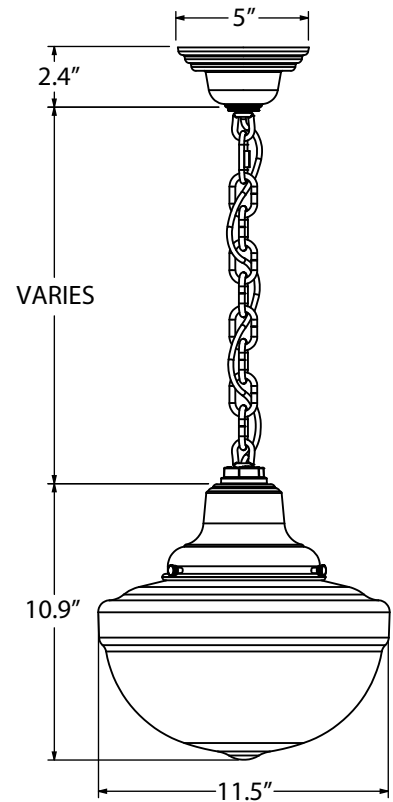

**J - LIGHT SOURCE**

<b>E26</b>	100 Watt Max
<b>GU24</b>	18 Watt Max

**IMPORTANT:** (1) Not available in Natural Metals (2) Natural Metals have a longer estimated manufacturing time, please check the website for exact lead time. There are no returns accepted on Natural Metals. (3) Only applicable if Chain Hung mounting style is selected in Section A and D, select NA if another mounting style is selected (4) Only applicable if Stem Mount mounting style is selected in Section A (5) White Painted Band not recommended if Opaque Glass is selected in Section B, as it blends into opaque glass (6) Only applicable if Gooseneck Mounting Style is selected in Section A (7) Stem diameter will be .75 if a Natural Metal is selected as the Mounting Finish

**MOUNTING STYLE**

**CORD HUNG PENDANT (C)**

**FLUSH MOUNT (F)**

**CHAIN HUNG PENDANT (CN)**

**SEMI-FLUSH MOUNT (FSF)**

**STEM MOUNT PENDANT (S)**

**GOOSENECK (G)**

SHOWN WITH: G22 GOOSENECK ARM

**PAINTED BANDS**

**PB4** THREE PAINTED BAND

**PB5** THREE PAINTED BAND

**PB6** FIVE PAINTED BAND

**SPECIFICATIONS**

**MOUNTING**

**STEM**  
 1/2" Nominal (0.84" Actual) 6063 Aluminum Mounting Stem.  
 Custom Lengths Available upon Request.

**GOOSENECK**  
 1/2" Nominal (0.84" Actual) or 3/4" Nominal (1.05" Actual) Sch 40,  
 6063 Aluminum Gooseneck

**CORD**  
 Cord-Hung Pendants Include 7' of Standard Cord or 5' of Cotton or  
 Cloth Cord, +/- For Socket Orientation