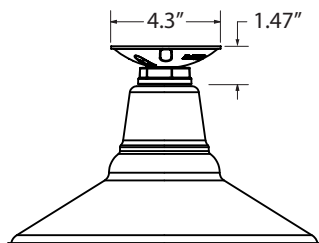

FLUSH MOUNT (F)