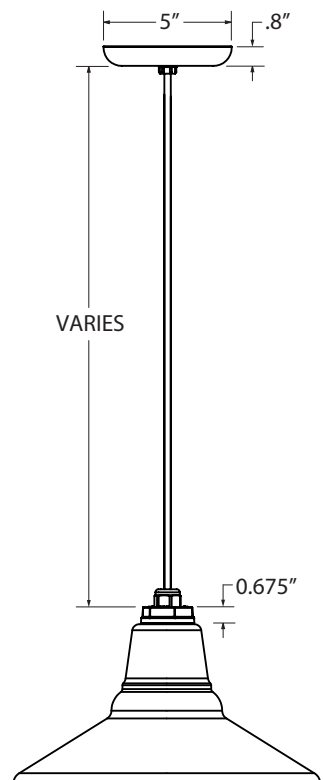

K - LIGHT SOURCE

| | |
|-------------|-----------------------------|
| E26 | 200 Watt Max |
| GU24 | 23 Watt Max ^{1,16} |

IMPORTANT: (1) Not available with Acrylic Diffuser accessory (2) All Porcelain Enamel finished shades feature a white interior and a black outer rim (3) All Powder Coat finished shades, Galvanized excluded, feature a white interior (4) Natural Metals have a longer estimated manufacturing time, please check the website for exact lead time. There are no returns accepted on Natural Metals (5) Not available with Chain Hung option (CN) (6) Not available in Natural Metals (7) Not compatible with 16" shade (8) Only applicable if Chain Hung Mounting Style selected in Section A, select NA if another Mounting Style is selected (9) Acrylic Diffuser accessory reduces incandescent wattage to 40W Max for the 12" shade size and 60W Max for the 14" and 16" shade size (10) Not available with the Guard & Glass Accessory (11) Fixture is UL Listed for Damp Locations with Acrylic Diffuser (12) Guard and Glass accessory reduces incandescent wattage to 100W Max and GU24 Bi-Pin to 18W Max (13) Only applicable if Stem Mounting Style is selected in Section A (14) Only applicable if Gooseneck Mounting Style is chosen (15) Not available for G19, G36 & G40 (16) Fixtures configured with GU24 are non-returnable

MOUNTING STYLE

CHAIN HUNG PENDANT (CN)

FLUSH MOUNT (F)

STEM MOUNT PENDANT (S)

CORD HUNG PENDANT (C)

GOOSENECK (G)

SHOWN WITH: G64 GOOSENECK ARM

LUMINAIRE DIMENSIONS

SHOWN WITH: OPTIONAL GUARD & GLASS ACCESSORY

| SHADE CODE | HEIGHT (A) | DIAMETER (B) | EXTENSION (C) |
|------------|------------|--------------|---------------|
| SBA12 | 6.25" | 12" | 4.8" |
| SBA14 | 7" | 14" | 4" |
| SBA16 | 7.75" | 16" | 3.3" |