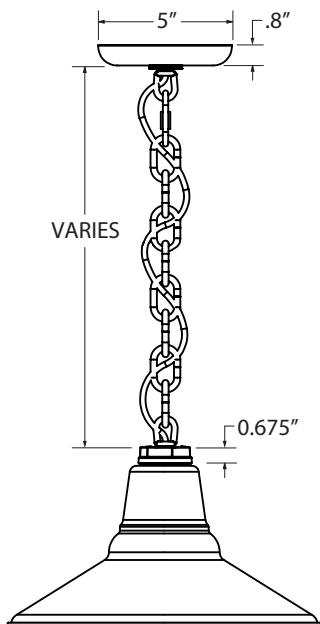

MOUNTING STYLE

CHAIN HUNG PENDANT (CN)