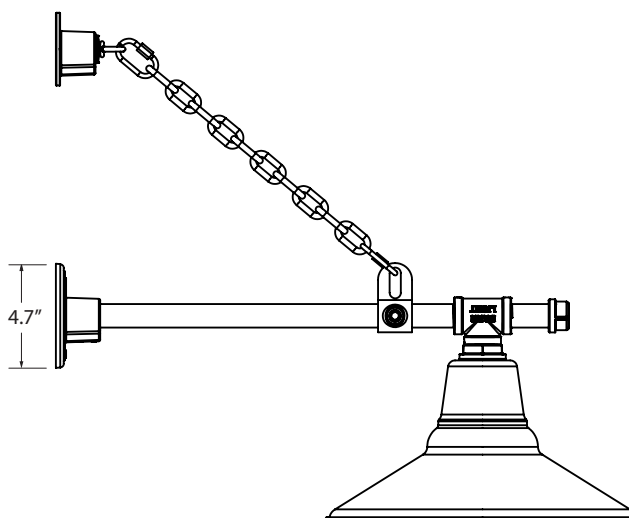

MOUNTING STYLE

CHAIN HUNG PENDANT (CN)

FLUSH MOUNT (F)

STEM MOUNT PENDANT (S)

CORD HUNG PENDANT (C)

GOOSENECK (G)

SHOWN WITH: G64 GOOSENECK ARM

LUMINAIRE DIMENSIONS

SHOWN WITH: OPTIONAL GUARD & GLASS ACCESSORY

| SHADE CODE | HEIGHT (A) | DIAMETER (B) | EXTENSION (C) |
|------------|------------|--------------|---------------|
| SBA12 | 6.25" | 12" | 4.8" |
| SBA14 | 7" | 14" | 4" |
| SBA16 | 7.75" | 16" | 3.3" |