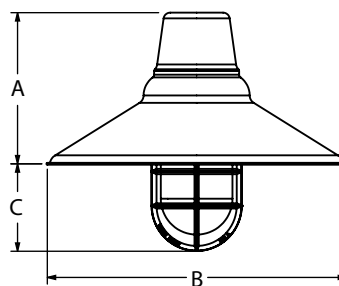

SHOWN WITH: OPTIONAL GUARD & GLASS ACCESSORY

| SHADE CODE | HEIGHT (A) | DIAMETER (B) | EXTENSION (C) |
|------------|------------|--------------|---------------|
| SBA12 | 6.25" | 12" | 4.8" |
| SBA14 | 7" | 14" | 4" |
| SBA16 | 7.75" | 16" | 3.3" |