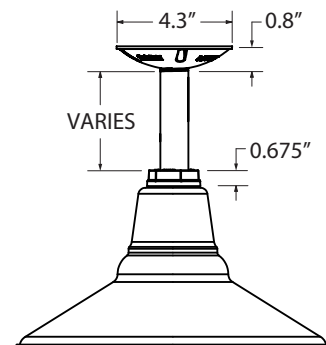

MOUNTING STYLE

CHAIN HUNG PENDANT (CN)

FLUSH MOUNT (F)

STEM MOUNT PENDANT (S)

CORD HUNG PENDANT (C)

GOOSENECK (G)

SHOWN WITH: G64 GOOSENECK ARM

LUMINAIRE DIMENSIONS

SHOWN WITH: OPTIONAL GUARD & GLASS ACCESSORY

| SHADE CODE | HEIGHT (A) | DIAMETER (B) | EXTENSION (C) |
|------------|------------|--------------|---------------|
| SBA12 | 6.25" | 12" | 4.8" |
| SBA14 | 7" | 14" | 4" |
| SBA16 | 7.75" | 16" | 3.3" |