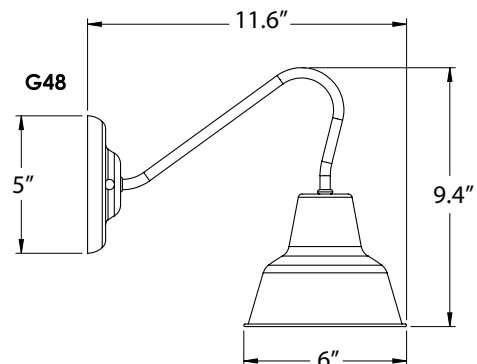

SPS-0058 REV B

BARN LIGHT MINI ARTESIA WALL SCNCE

JOB NAME: _____ FIXTURE TYPE: _____

BLE - W - WHMA - _____ - _____ - _____
A B C

Order Example: BLE - W - WHMA - 480 - G37 - E26

A - FINISHES	A - FINISHES (CONTINUED)	C - SOCKET TYPE
<p>POWDER COAT FINISHES¹:</p> <p>100 Black 105 Textured Black 106 Matte Black 200 White 206 Matte White 300 Dark Green 307 Emerald Green 311 Jadite 370 Mint 380 Chartreuse 390 Teal 400 Barn Red 420 Orange 470 Watermelon 480 Blush Pink 490 Magenta 495 Sherbet Orange 500 Buttery Yellow 570 Sunflower 600 Bronze 601 Chocolate 605 Rust 615 Oil-Rubbed Bronze 700 Royal Blue</p>	<p>POWDER COAT FINISHES¹:</p> <p>705 Navy 710 Cobalt Blue 715 Delphite Blue 790 Lavender 800 Industrial Grey 805 Charcoal Granite 810 Graphite 975 Galvanized</p> <div style="background-color: #4a5558; color: white; padding: 2px;">B - MOUNTING OPTION</div> <p>MINI GOOSENECK OPTIONS:</p> <p>G33 G37 G38 G48</p>	<p>E26 60 Watt Max GU24 24 Bi-Pin, 18 Watt Max²</p>

IMPORTANT: (1) All Powder Coat finished shades, with the exception of 975-Galvanized, feature a white interior (2) There are no returns accepted on fixtures configured with a GU24 socket

MOUNTING DIMENSIONS