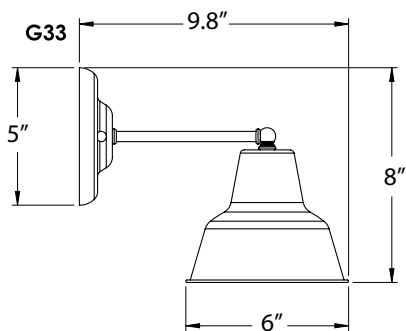

SPS-0058 REV B

BARN LIGHT MINI ARTESIA WALL SCNCE

JOB NAME: _____ FIXTURE TYPE: _____

BLE - W - WHMA - _____ - _____ - _____
A B C

Order Example: BLE - W - WHMA - 480 - G37 - E26

A - FINISHES	A - FINISHES (CONTINUED)	C - SOCKET TYPE
POWDER COAT FINISHES¹: 100 Black 105 Textured Black 106 Matte Black 200 White 206 Matte White 300 Dark Green 307 Emerald Green 311 Jadite 370 Mint 380 Chartreuse 390 Teal 400 Barn Red 420 Orange 470 Watermelon 480 Blush Pink 490 Magenta 495 Sherbet Orange 500 Buttery Yellow 570 Sunflower 600 Bronze 601 Chocolate 605 Rust 615 Oil-Rubbed Bronze 700 Royal Blue	POWDER COAT FINISHES¹: 705 Navy 710 Cobalt Blue 715 Delphite Blue 790 Lavender 800 Industrial Grey 805 Charcoal Granite 810 Graphite 975 Galvanized B - MOUNTING OPTION MINI GOOSENECK OPTIONS: G33 G37 G38 G48	E26 60 Watt Max GU24 24 Bi-Pin, 18 Watt Max²

IMPORTANT: (1) All Powder Coat finished shades, with the exception of 975-Galvanized, feature a white interior (2) There are no returns accepted on fixtures configured with a GU24 socket

MOUNTING DIMENSIONS