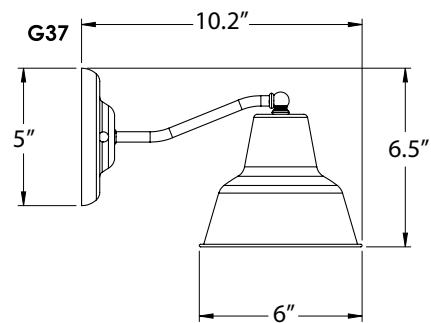

SPS-0058 REV B

BARN LIGHT MINI ARTESIA WALL SCNCE

JOB NAME: _____ FIXTURE TYPE: _____

BLE - W - WHMA - _____ - _____ - _____
A B C

Order Example: BLE - W - WHMA - 480 - G37 - E26

A - FINISHES	A - FINISHES (CONTINUED)	C - SOCKET TYPE
POWDER COAT FINISHES¹: 100 Black 105 Textured Black 106 Matte Black 200 White 206 Matte White 300 Dark Green 307 Emerald Green 311 Jadite 370 Mint 380 Chartreuse 390 Teal 400 Barn Red 420 Orange 470 Watermelon 480 Blush Pink 490 Magenta 495 Sherbet Orange 500 Buttery Yellow 570 Sunflower 600 Bronze 601 Chocolate 605 Rust 615 Oil-Rubbed Bronze 700 Royal Blue	POWDER COAT FINISHES¹: 705 Navy 710 Cobalt Blue 715 Delphite Blue 790 Lavender 800 Industrial Grey 805 Charcoal Granite 810 Graphite 975 Galvanized B - MOUNTING OPTION MINI GOOSENECK OPTIONS: G33 G37 G38 G48	E26 60 Watt Max GU24 24 Bi-Pin, 18 Watt Max²

IMPORTANT: (1) All Powder Coat finished shades, with the exception of 975-Galvanized, feature a white interior (2) There are no returns accepted on fixtures configured with a GU24 socket

MOUNTING DIMENSIONS