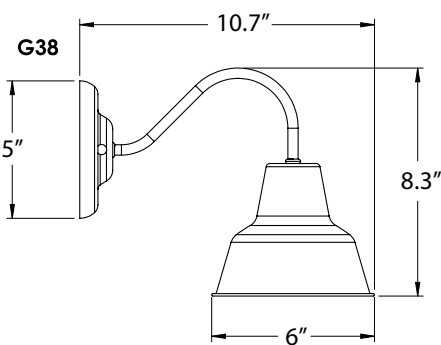

SPS-0058 REV B

BARN LIGHT MINI ARTESIA WALL SCNCE

JOB NAME: _____ FIXTURE TYPE: _____

BLE - W - WHMA - _____ - _____ - _____
A B C

Order Example: BLE - W - WHMA - 480 - G37 - E26

A - FINISHES	A - FINISHES (CONTINUED)	C - SOCKET TYPE
<p>POWDER COAT FINISHES¹:</p> <p>100 Black 105 Textured Black 106 Matte Black 200 White 206 Matte White 300 Dark Green 307 Emerald Green 311 Jadite 370 Mint 380 Chartreuse 390 Teal 400 Barn Red 420 Orange 470 Watermelon 480 Blush Pink 490 Magenta 495 Sherbet Orange 500 Buttery Yellow 570 Sunflower 600 Bronze 601 Chocolate 605 Rust 615 Oil-Rubbed Bronze 700 Royal Blue</p>	<p>POWDER COAT FINISHES¹:</p> <p>705 Navy 710 Cobalt Blue 715 Delphite Blue 790 Lavender 800 Industrial Grey 805 Charcoal Granite 810 Graphite 975 Galvanized</p> <div style="background-color: #4a5558; color: white; padding: 2px;">B - MOUNTING OPTION</div> <p>MINI GOOSENECK OPTIONS:</p> <p>G33 G37 G38 G48</p>	<p>E26 60 Watt Max GU24 24 Bi-Pin, 18 Watt Max²</p>

IMPORTANT: (1) All Powder Coat finished shades, with the exception of 975-Galvanized, feature a white interior (2) There are no returns accepted on fixtures configured with a GU24 socket

MOUNTING DIMENSIONS