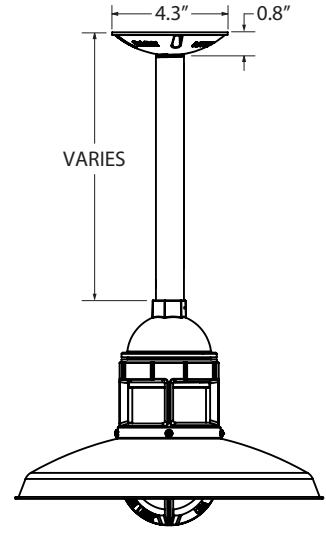

MOUNTING STYLE

CHAIN HUNG PENDANT (CN)

CORD HUNG PENDANT (C)

STEM MOUNT PENDANT (S)

FLUSH MOUNT (F)

GOOSENECK (G)

SHOWN WITH: G26 GOOSENECK ARM

LUMINAIRE DIMENSIONS

SHADE CODE	HEIGHT (A)	DIAMETER (B)
ULM12	8.3"	12"
ULM14	9"	14"
ULM16	9.8"	16"

SHOWN WITH OPTIONAL CAP SECTION - G

SPECIFICATIONS

CERTIFICATIONS, LISTINGS & WARRANTY

MADE IN THE USA
 Manufactured and Hand-Crafted in Our 60,000 Square Foot Facility
 Located in Titusville, FL