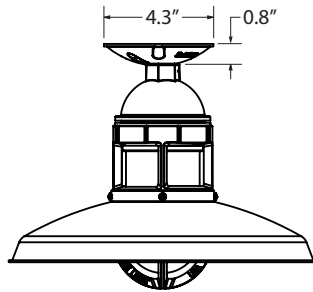

MOUNTING STYLE

CHAIN HUNG PENDANT (CN)

CORD HUNG PENDANT (C)

STEM MOUNT PENDANT (S)

FLUSH MOUNT (F)

GOOSENECK (G)

SHOWN WITH: G26 GOOSENECK ARM

LUMINAIRE DIMENSIONS

SHADE CODE	HEIGHT (A)	DIAMETER (B)
ULM12	8.3"	12"
ULM14	9"	14"
ULM16	9.8"	16"

SHOWN WITH OPTIONAL CAP SECTION - G

SPECIFICATIONS

CERTIFICATIONS, LISTINGS & WARRANTY

MADE IN THE USA
 Manufactured and Hand-Crafted in Our 60,000 Square Foot Facility
 Located in Titusville, FL