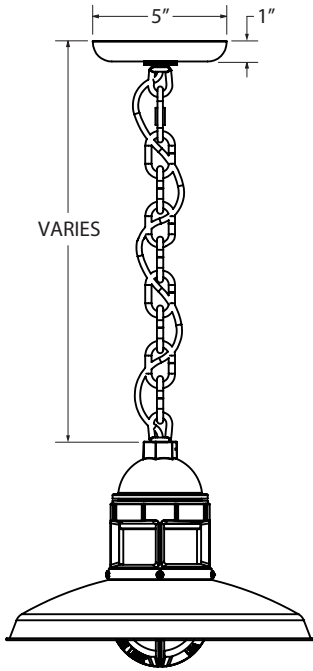

MOUNTING STYLE

CHAIN HUNG PENDANT (CN)