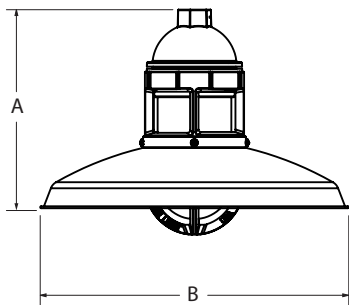

SHADE CODE	HEIGHT (A)	DIAMETER (B)
ULM12	8.3"	12"
ULM14	9"	14"
ULM16	9.8"	16"

SHOWN WITH OPTIONAL CAP SECTION - G

SPECIFICATIONS

CERTIFICATIONS, LISTINGS & WARRANTY

MADE IN THE USA
 Manufactured and Hand-Crafted in Our 60,000 Square Foot Facility
 Located in Titusville, FL