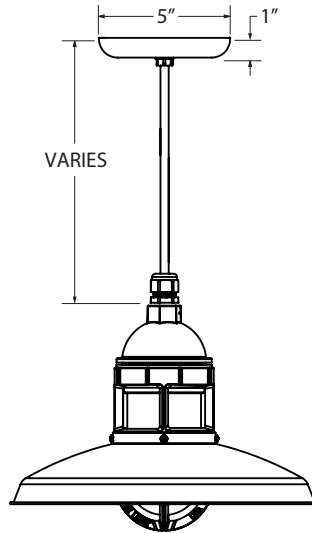

CORD HUNG PENDANT (C)