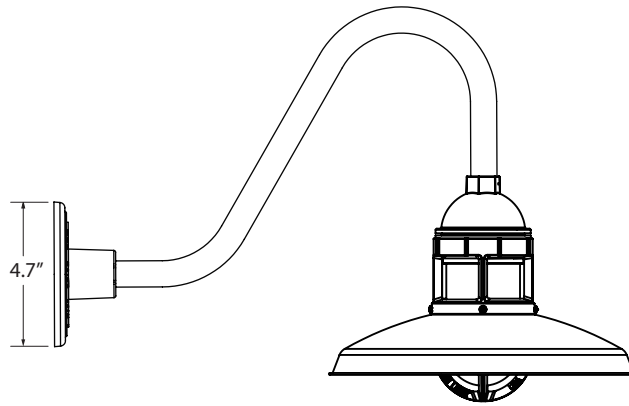

MOUNTING STYLE

CHAIN HUNG PENDANT (CN)

CORD HUNG PENDANT (C)

STEM MOUNT PENDANT (S)

FLUSH MOUNT (F)

GOOSENECK (G)

SHOWN WITH: G26 GOOSENECK ARM

LUMINAIRE DIMENSIONS