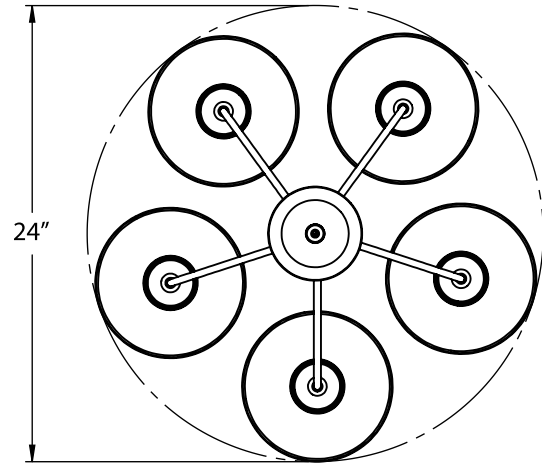

MOUNTING DIMENSIONS (CONTINUED)

THE CAIRO 5-LIGHT CHANDELIER (CH025)

TOP VIEW

SPECIFICATIONS

CERTIFICATIONS, LISTINGS & WARRANTY

MADE IN THE USA
Manufactured and Hand-Crafted in Our 60,000 Square Foot Facility
Located in Titusville, FL

CSA LISTED FOR DAMP LOCATIONS
(Acrylic Diffuser Option UL Listed for Damp Location)

LIMITED WARRANTY
For Additional Information on Our Limited Warranty, Please See
Our Terms & Conditions

CONSTRUCTION & FINISH

SHADE & CANOPY
Hand-Spun from High Purity 3003-O Temper Aluminum

GALVANIZED SHADE
Hand Spun from High Quality Galvanized Steel

MOUNTING ARMS
Brass Electroplated Steel Tubing

CHAIN
4-Gauge Chain Complete with Quick Link for On-Site Adjustments
to Chain's Length

POWDER COAT FINISHES
Polyester Powder Coat Finishes Are Electro-Statically Applied and
Thermocured

LIGHT SOURCE

3-LIGHT CHANDELIER
(3) Medium Base E26 Sockets, 120 VAC, 200 Watt Max (per socket)

5-LIGHT CHANDELIER
(5) Medium Base E26 Sockets, 120 VAC, 100 Watt Max (per socket)