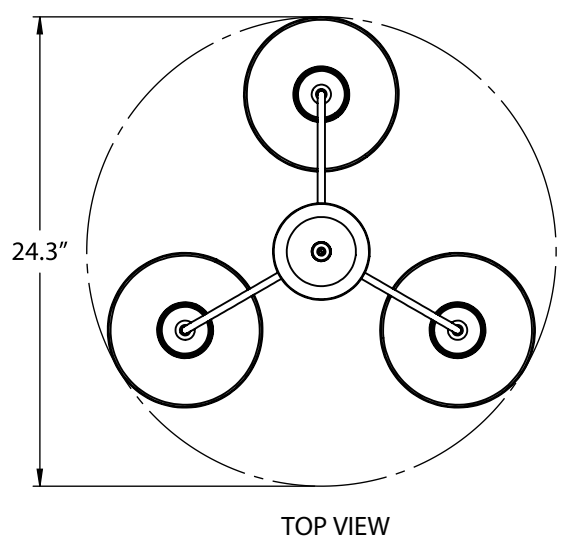

IMPORTANT: (1) The 3-Light Chandelier is 200W Max per socket, the 5-Light Chandelier is 100W Max per socket (2) Acrylic Diffuser Accessory reduces incandescent wattage to 60W (3) Fixture is UL Listed for Damp Locations with Acrylic Diffuser

MOUNTING DIMENSIONS

THE CAIRO 3-LIGHT CHANDELIER (CH024)