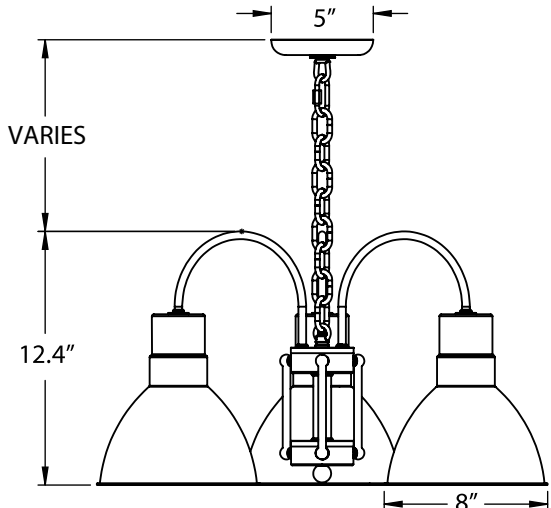

IMPORTANT: (1) The 3-Light Chandelier is 200W Max per socket, the 5-Light Chandelier is 100W Max per socket (2) Acrylic Diffuser Accessory reduces incandescent wattage to 60W (3) Fixture is UL Listed for Damp Locations with Acrylic Diffuser

MOUNTING DIMENSIONS

THE CAIRO 3-LIGHT CHANDELIER (CH024)