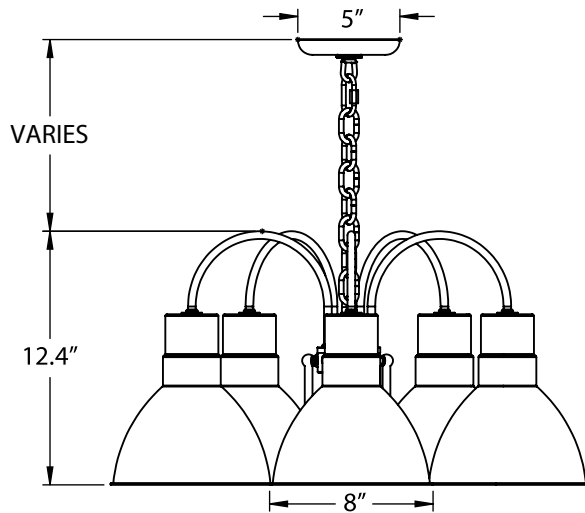

MOUNTING DIMENSIONS (CONTINUED)

THE CAIRO 5-LIGHT CHANDELIER (CH025)

TOP VIEW

SPECIFICATIONS

CERTIFICATIONS, LISTINGS & WARRANTY

MADE IN THE USA
Manufactured and Hand-Crafted in Our 60,000 Square Foot Facility
Located in Titusville, FL

CSA LISTED FOR DAMP LOCATIONS
(Acrylic Diffuser Option UL Listed for Damp Location)

LIMITED WARRANTY
For Additional Information on Our Limited Warranty, Please See
Our Terms & Conditions

CONSTRUCTION & FINISH

SHADE & CANOPY
Hand-Spun from High Purity 3003-O Temper Aluminum

GALVANIZED SHADE
Hand Spun from High Quality Galvanized Steel

MOUNTING ARMS
Brass Electroplated Steel Tubing

CHAIN
4-Gauge Chain Complete with Quick Link for On-Site Adjustments
to Chain's Length

POWDER COAT FINISHES
Polyester Powder Coat Finishes Are Electro-Statically Applied and
Thermocured

LIGHT SOURCE

3-LIGHT CHANDELIER
(3) Medium Base E26 Sockets, 120 VAC, 200 Watt Max (per socket)

5-LIGHT CHANDELIER
(5) Medium Base E26 Sockets, 120 VAC, 100 Watt Max (per socket)