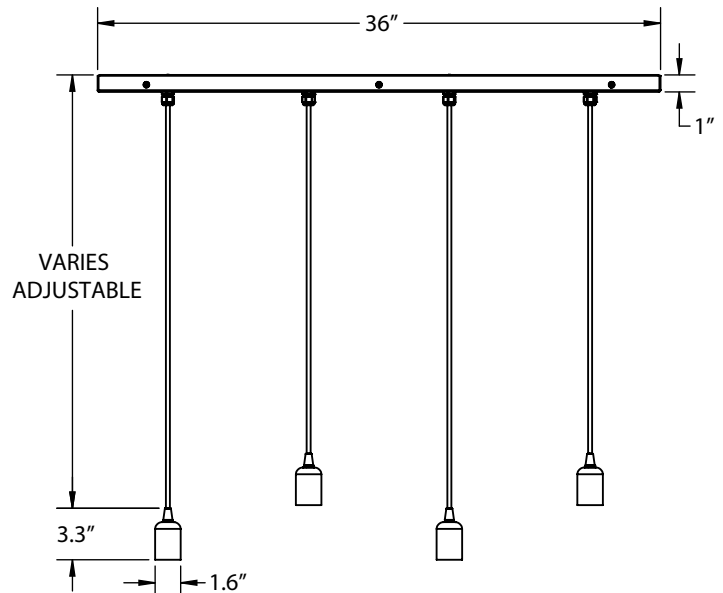

SPS-0072 REV B

DOWNTOWN PENDANT CHANDELIERS

JOB NAME: _____ FIXTURE TYPE: _____

BLE - C - _____ - _____ - _____
A B C

Order Example: BLE - C - PINDY3-VAN24 - 100 - CSBG

A - LIGHT OPTION	B - FINISHES (CONTINUED)	C - CORDS (CONTINUED)
PINDY3-VAN24 3-Light Chandelier PINDY4-VAN36 4-Light Chandelier PINDY5-VAN36 5-Light Chandelier PINDY6-VAN36 6-Light Chandelier	POWDER COAT FINISHES: 615 Oil-Rubbed Bronze 700 Royal Blue 705 Navy 710 Cobalt Blue 715 Delphite Blue 790 Lavender 800 Industrial Grey 805 Charcoal Granite 810 Graphite 975 Galvanized	NON-CSA LISTED CORD OPTIONS: TBW Black & White Twist TBK Black Cotton Twist TWH White Cotton Twist TRW Red & White Twist TBR Brown Cotton Twist TBB Brown & Beige Twist TRD Red Cotton Twist TPT Putty Cotton Twist
B - FINISHES POWDER COAT FINISHES: 100 Black 105 Textured Black 106 Matte Black 200 White 206 Matte White 300 Dark Green 307 Emerald Green 311 Jade 370 Mint 380 Chartreuse 390 Teal 400 Barn Red 420 Orange 470 Watermelon 480 Blush Pink 490 Magenta 495 Sherbet Orange 500 Buttery Yellow 570 Sunflower 600 Bronze 601 Chocolate 605 Rust	C - CORDS CSA LISTED CORD OPTIONS: SBK Standard Black SWH Standard White CSB Black Cloth CSW White Cloth CSR Red Cloth CSBW Black & White Cloth CSRW Red & White Cloth CSBG Black & Gold Cloth CSBP Black & Pink Cloth CSGW Gold & White Cloth CSUW Blue & White Cloth CSBB Black & Brown Cloth CRZ Red Chevron CMG Grey Cotton	

IMPORTANT:

MOUNTING DIMENSIONS

DOWNTOWN 3-LIGHT PENDANT CHANDELIER (PINDY3-VAN24)

DOWNTOWN 4-LIGHT PENDANT CHANDELIER (PINDY4-VAN36)

MOUNTING DIMENSIONS (CONTINUED)

**DOWNTOWN 5-LIGHT PENDANT CHANDELIER
(PINDY5-VAN36)**