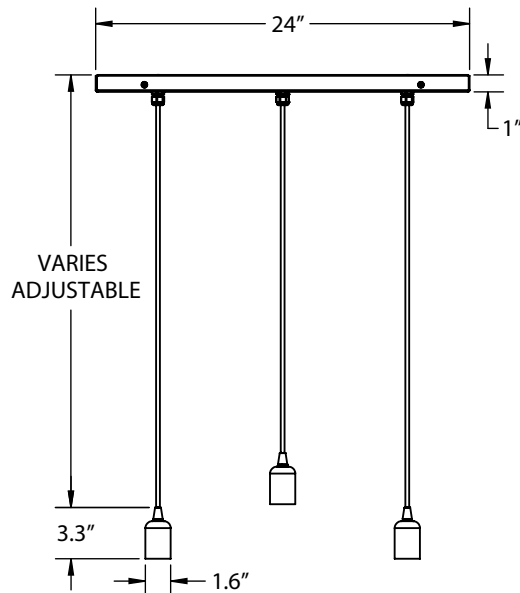

SPS-0072 REV B

DOWNTOWN PENDANT CHANDELIERS

JOB NAME: _____ FIXTURE TYPE: _____

BLE - C - _____ - _____ - _____
A B C

Order Example: BLE - C - PINDY3-VAN24 - 100 - CSBG

A - LIGHT OPTION	B - FINISHES (CONTINUED)	C - CORDS (CONTINUED)
PINDY3-VAN24 3-Light Chandelier PINDY4-VAN36 4-Light Chandelier PINDY5-VAN36 5-Light Chandelier PINDY6-VAN36 6-Light Chandelier	POWDER COAT FINISHES: 615 Oil-Rubbed Bronze 700 Royal Blue 705 Navy 710 Cobalt Blue 715 Delphite Blue 790 Lavender 800 Industrial Grey 805 Charcoal Granite 810 Graphite 975 Galvanized	NON-CSA LISTED CORD OPTIONS: TBW Black & White Twist TBK Black Cotton Twist TWH White Cotton Twist TRW Red & White Twist TBR Brown Cotton Twist TBB Brown & Beige Twist TRD Red Cotton Twist TPT Putty Cotton Twist
B - FINISHES POWDER COAT FINISHES: 100 Black 105 Textured Black 106 Matte Black 200 White 206 Matte White 300 Dark Green 307 Emerald Green 311 Jade 370 Mint 380 Chartreuse 390 Teal 400 Barn Red 420 Orange 470 Watermelon 480 Blush Pink 490 Magenta 495 Sherbet Orange 500 Buttery Yellow 570 Sunflower 600 Bronze 601 Chocolate 605 Rust	C - CORDS CSA LISTED CORD OPTIONS: SBK Standard Black SWH Standard White CSB Black Cloth CSW White Cloth CSR Red Cloth CSBW Black & White Cloth CSRW Red & White Cloth CSBG Black & Gold Cloth CSBP Black & Pink Cloth CSGW Gold & White Cloth CSUW Blue & White Cloth CSBB Black & Brown Cloth CRZ Red Chevron CMG Grey Cotton	

IMPORTANT:

MOUNTING DIMENSIONS

DOWNTOWN 3-LIGHT PENDANT CHANDELIER (PINDY3-VAN24)

DOWNTOWN 4-LIGHT PENDANT CHANDELIER (PINDY4-VAN36)

MOUNTING DIMENSIONS (CONTINUED)

**DOWNTOWN 5-LIGHT PENDANT CHANDELIER
(PINDY5-VAN36)**