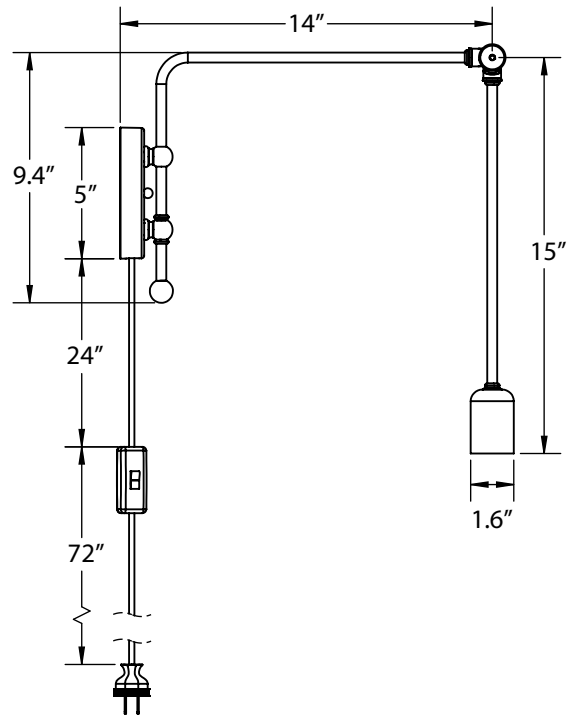

14" EXTENDED ARM (G66)

14" EXTENDED ARM WITH SWIVEL KNUCKLE (G67)

20" EXTENDED ARM (G68)

20" EXTENDED ARM WITH SWIVEL KNUCKLE (G69)

C - PLUG-IN CORD OPTION

The optional plug with inline on/off switch will allow this fixture to be installed in almost any location. If selected, customers will receive eight feet of cord and a 2-prong polarized plug. Please Note: Standard White Cord (SWH) and White Cloth Cord (CSW) will include a white plug and switch, all other cords will include a black plug and switch.