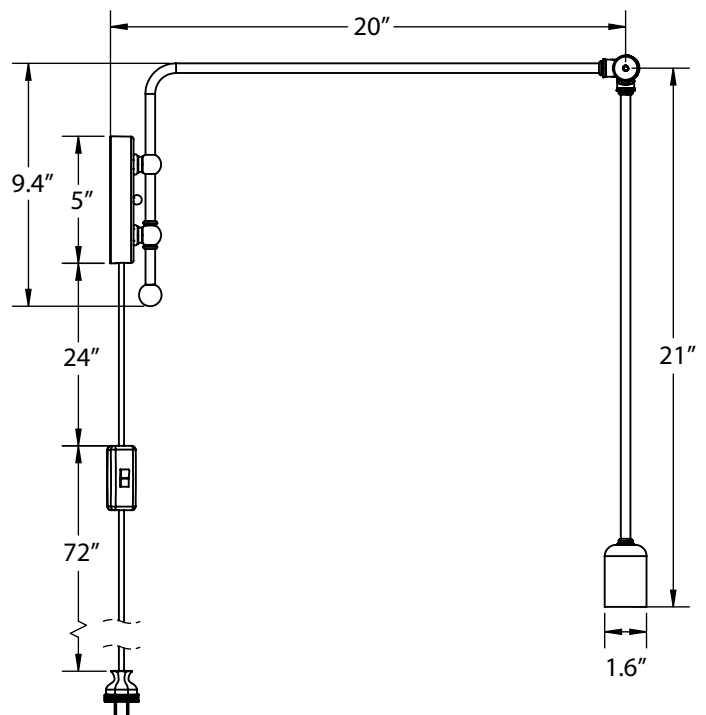

14" EXTENDED ARM (G66)

14" EXTENDED ARM WITH SWIVEL KNUCKLE (G67)

20" EXTENDED ARM (G68)

20" EXTENDED ARM WITH SWIVEL KNUCKLE (G69)

C - PLUG-IN CORD OPTION

The optional plug with inline on/off switch will allow this fixture to be installed in almost any location. If selected, customers will receive eight feet of cord and a 2-prong polarized plug. Please Note: Standard White Cord (SWH) and White Cloth Cord (CSW) will include a white plug and switch, all other cords will include a black plug and switch.