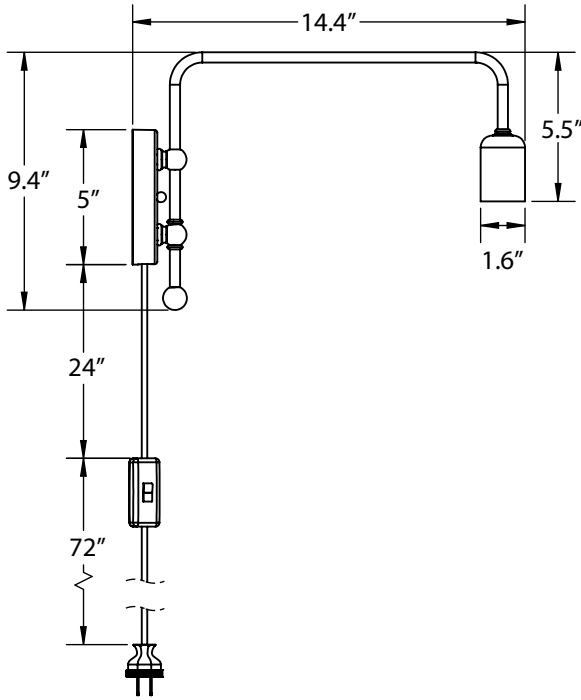

14" EXTENDED ARM (G66)

14" EXTENDED ARM WITH SWIVEL KNUCKLE (G67)

20" EXTENDED ARM (G68)

20" EXTENDED ARM WITH SWIVEL KNUCKLE (G69)

C - PLUG-IN CORD OPTION

The optional plug with inline on/off switch will allow this fixture to be installed in almost any location. If selected, customers will receive eight feet of cord and a 2-prong polarized plug. Please Note: Standard White Cord (SWH) and White Cloth Cord (CSW) will include a white plug and switch, all other cords will include a black plug and switch.