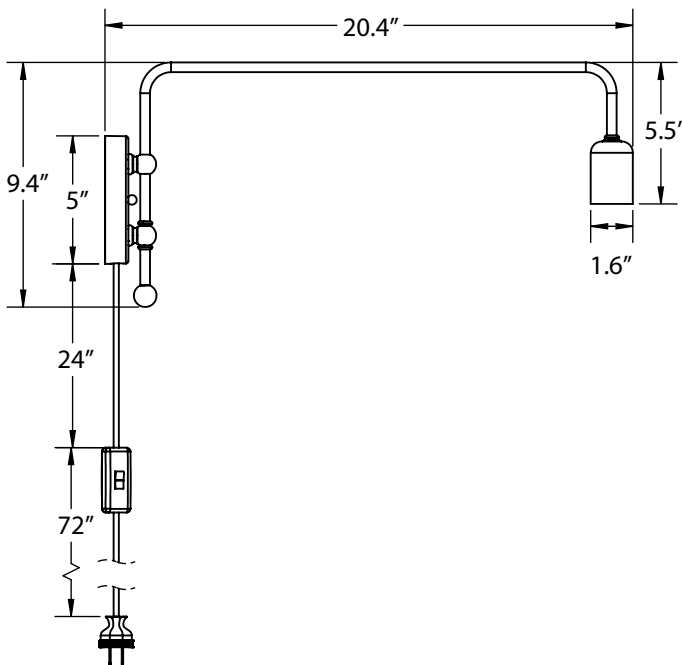

14" EXTENDED ARM (G66)

14" EXTENDED ARM WITH SWIVEL KNUCKLE (G67)

20" EXTENDED ARM (G68)

20" EXTENDED ARM WITH SWIVEL KNUCKLE (G69)

C - PLUG-IN CORD OPTION

The optional plug with inline on/off switch will allow this fixture to be installed in almost any location. If selected, customers will receive eight feet of cord and a 2-prong polarized plug. Please Note: Standard White Cord (SWH) and White Cloth Cord (CSW) will include a white plug and switch, all other cords will include a black plug and switch.