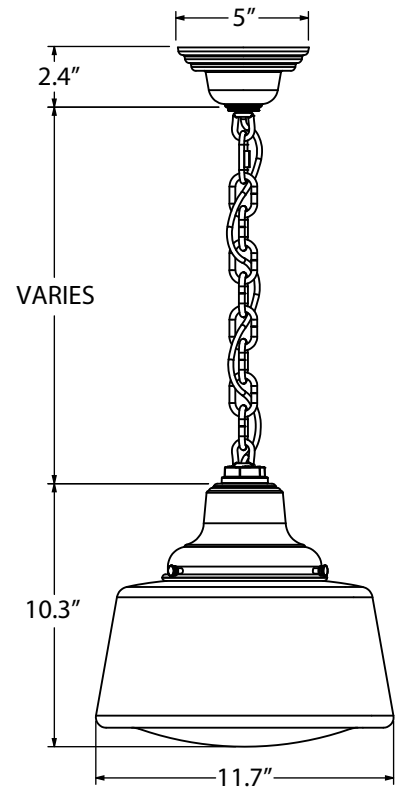

CHAIN HUNG PENDANT (CN)