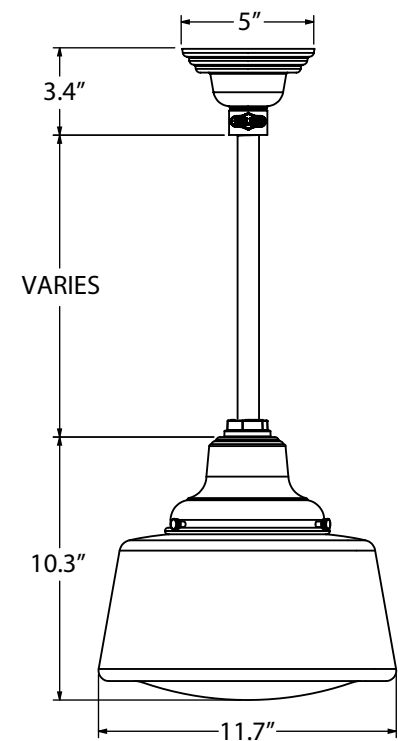

STEM MOUNT PENDANT (S)