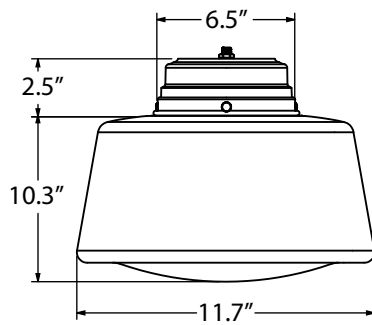

FLUSH MOUNT (F)