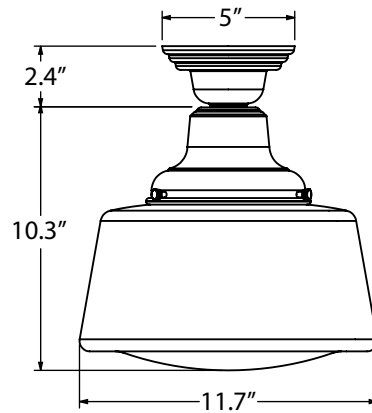

SEMI-FLUSH MOUNT (FSF)