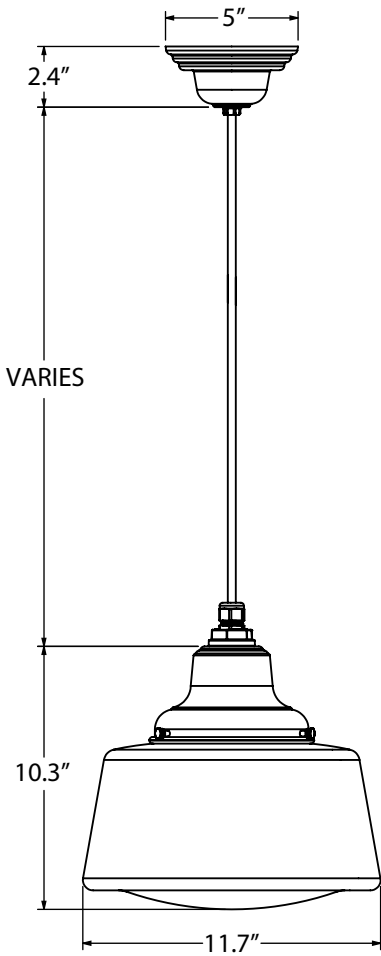

MOUNTING STYLE

CORD HUNG PENDANT (C)