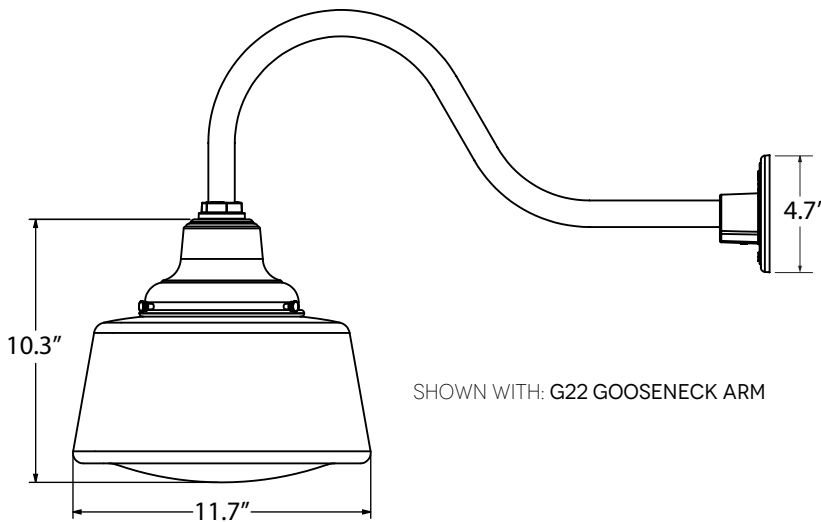

GOOSENECK (G)