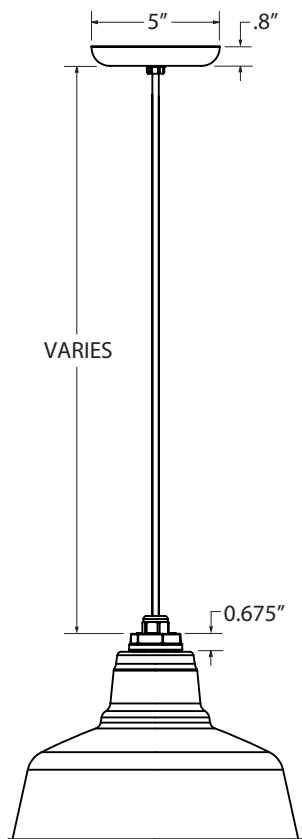

\_\_\_\_\_ - \_\_\_\_\_ - \_\_\_\_\_

H                      I                      J

Order Example: BLE - C - WHE10 - 995 - CSBG - 100 - NA - WC - 100 - NA - E26

**A - MOUNTING STYLE**

<b>C</b>	Cord Hung
<b>CN</b>	Chain Hung
<b>F</b>	Flush Mount <sup>1</sup>
<b>G</b>	Gooseneck
<b>S</b>	Stem Mount

**MOUNTING STYLE**

**CHAIN HUNG PENDANT (CN)**

**FLUSH MOUNT (F)**

**STEM MOUNT PENDANT (S)**

**CORD HUNG PENDANT (C)**

**GOOSENECK (G)**

SHOWN WITH: G16 GOOSENECK ARM

**LUMINAIRE DIMENSIONS**

SHADE CODE	HEIGHT (A)	DIAMETER (B)
WHE8	5.25"	8"
WHE10	6.50"	10"

**SPECIFICATIONS****CERTIFICATIONS, LISTINGS & WARRANTY**