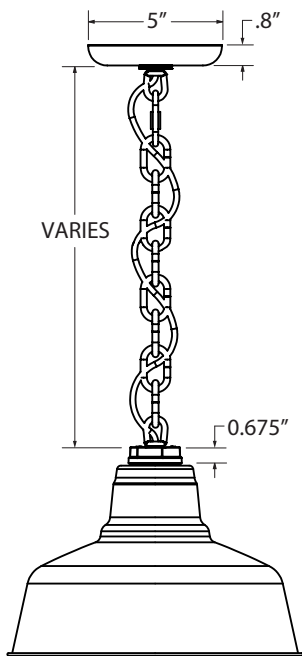

MOUNTING STYLE

CHAIN HUNG PENDANT (CN)