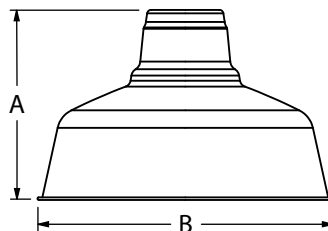

SHADE CODE	HEIGHT (A)	DIAMETER (B)
WHE8	5.25"	8"
WHE10	6.50"	10"

**SPECIFICATIONS****CERTIFICATIONS, LISTINGS & WARRANTY**