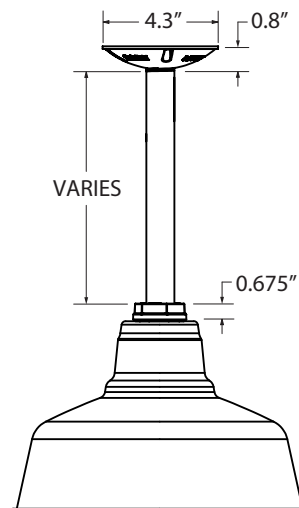

**MOUNTING STYLE**

**CHAIN HUNG PENDANT (CN)**

**FLUSH MOUNT (F)**

**STEM MOUNT PENDANT (S)**

**CORD HUNG PENDANT (C)**

**GOOSENECK (G)**

SHOWN WITH: G16 GOOSENECK ARM

**LUMINAIRE DIMENSIONS**

SHADE CODE	HEIGHT (A)	DIAMETER (B)
WHE8	5.25"	8"
WHE10	6.50"	10"

**SPECIFICATIONS****CERTIFICATIONS, LISTINGS & WARRANTY**