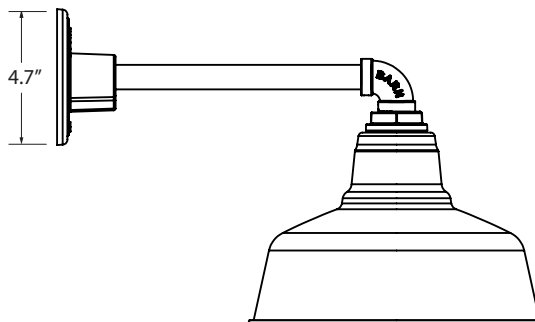

GOOSENECK (G)

SHOWN WITH: G16 GOOSENECK ARM