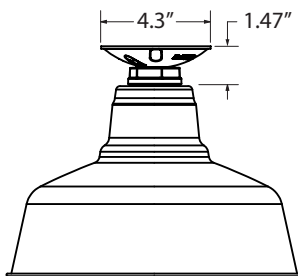

FLUSH MOUNT (F)