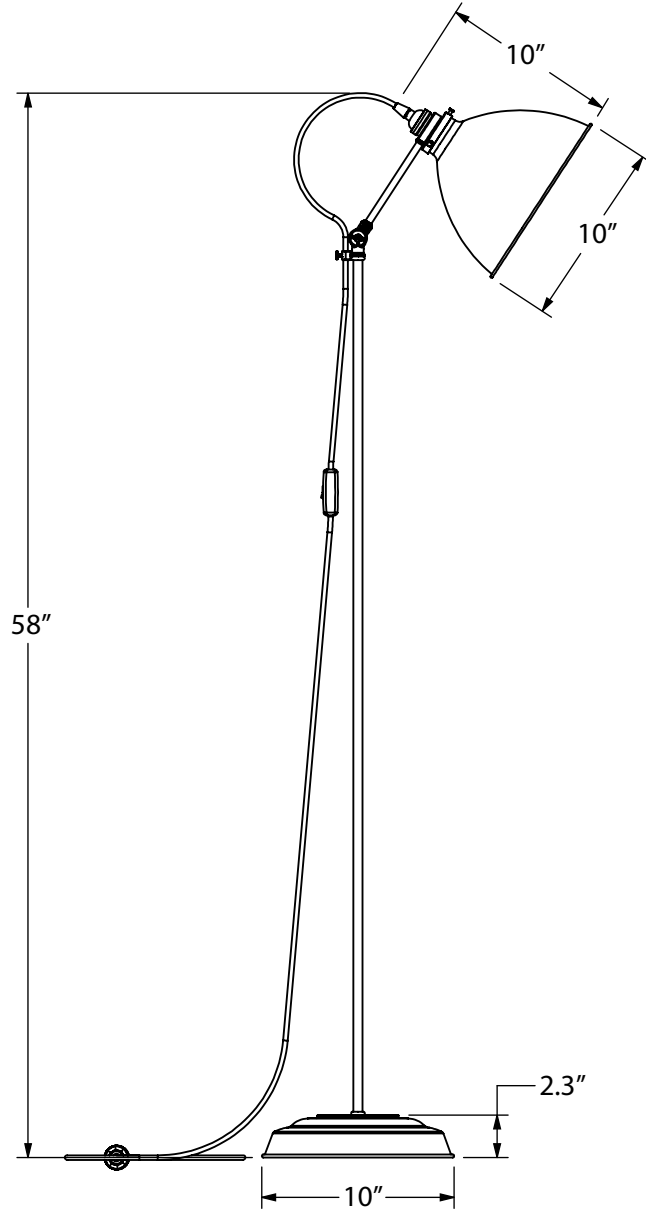

SPS-0249 REV B

GETTY FLOOR LAMP

JOB NAME: _____ FIXTURE TYPE: _____

BLE - L - FL003 - _____ - _____ - _____
 A **B** **C**

Order Example: BLE - L - FL003 - 400 - 975 - SBK

A - SHADE/BASE FINISH

POWDER COAT FINISHES¹:

B - STEM FINISH

- 975 Galvanized
- 997 Raw Brass

C - CORDS²

CSA LISTED CORD OPTIONS:

- SBK Standard Black
- SWH Standard White
- CSB Black Cloth
- CSW White Cloth
- CSR Red Cloth
- CSBB Black & Brown Cloth
- CSRW Red & White Cloth
- CSGW Gold & White Cloth
- CSBG Black & Gold Cloth
- CSBW Black & White Cloth
- CSBP Black & Pink Cloth
- CSUW Blue & White Cloth
- CRZ Red Chevron Cord
- CMG Grey Cotton Cord

LUMINAIRE DIMENSIONS

IMPORTANT: (1) All Powder Coat finished shades, excluding 975-Galvanized, feature a white interior (2) SWH-Standard White Cord and CSW-White Cloth Cord include a white plug and switch, all othe cord options will include a black plug and switch