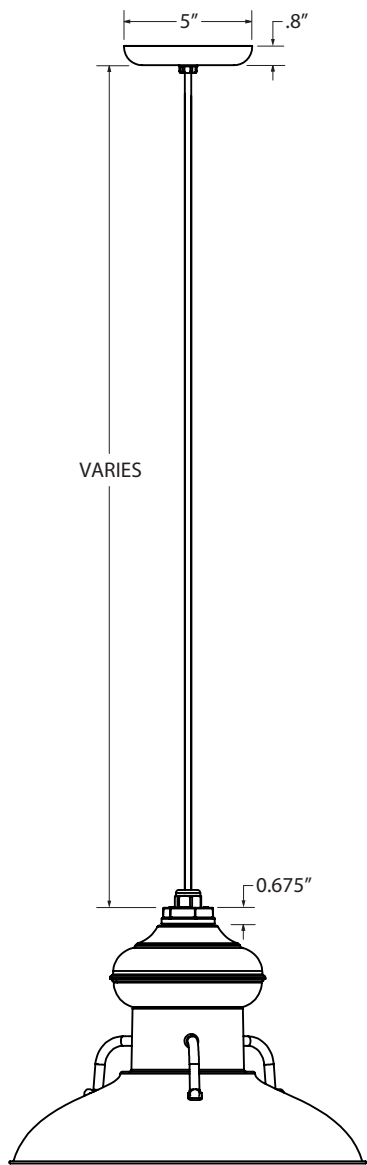

MOUNTING STYLE

CORD HUNG PENDANT (C)