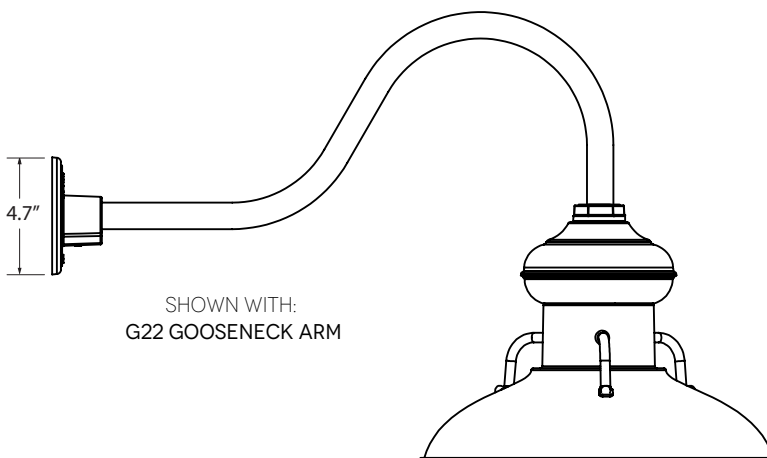

MOUNTING STYLE

CORD HUNG PENDANT (C)

FLUSH MOUNT (F)

STEM MOUNT PENDANT (S)

GOOSENECK (G)

LUMINAIRE DIMENSIONS

SHADE CODE	HEIGHT (A)	DIAMETER (B)	EXTENSION (C)
LAR8	5.7"	8"	N/A
LAR12	8"	12"	5"
LAR16	10"	16"	3"