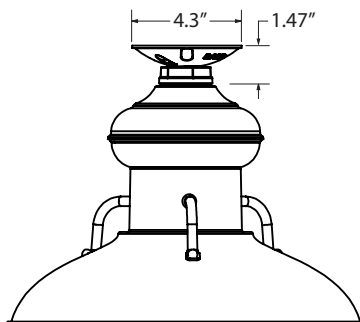

J - LIGHT SOURCE

- E26** 200 Watt Max
GU24 24 Bi-Pin, 23W Max¹⁰

IMPORTANT: (1) Guard and Glass not available (2) All Powder Coat finished shades, Galvanized excluded, feature a white interior (3) Mounting option not available if CLAR8 shade size is selected in Section B (4) Not available with 16" shade size (5) Guard and Glass accessory reduces incandescent wattage to 100W Max & GU24 Bi-Pin to 18W Max (6) Guard and Glass accessory not applicable if CLAR8 is selected in Section B (7) Selection only applicable if Stem Mount is selected in Section A (8) Selection only applicable if Gooseneck is selected in Section A (9) Not available with G19, G36 & G40 Gooseneck options (10) Fixtures configured with GU24 socket are non-returnable

MOUNTING STYLE

CORD HUNG PENDANT (C)

FLUSH MOUNT (F)

STEM MOUNT PENDANT (S)

GOOSENECK (G)

LUMINAIRE DIMENSIONS

SHADE CODE	HEIGHT (A)	DIAMETER (B)	EXTENSION (C)
LAR8	5.7"	8"	N/A
LAR12	8"	12"	5"
LAR16	10"	16"	3"