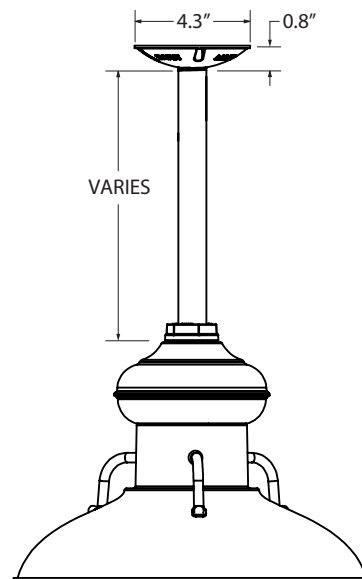

J - LIGHT SOURCE

- E26** 200 Watt Max
GU24 24 Bi-Pin, 23W Max¹⁰

IMPORTANT: (1) Guard and Glass not available (2) All Powder Coat finished shades, Galvanized excluded, feature a white interior (3) Mounting option not available if CLAR8 shade size is selected in Section B (4) Not available with 16" shade size (5) Guard and Glass accessory reduces incandescent wattage to 100W Max & GU24 Bi-Pin to 18W Max (6) Guard and Glass accessory not applicable if CLAR8 is selected in Section B (7) Selection only applicable if Stem Mount is selected in Section A (8) Selection only applicable if Gooseneck is selected in Section A (9) Not available with G19, G36 & G40 Gooseneck options (10) Fixtures configured with GU24 socket are non-returnable

MOUNTING STYLE

CORD HUNG PENDANT (C)

FLUSH MOUNT (F)

STEM MOUNT PENDANT (S)

GOOSENECK (G)

LUMINAIRE DIMENSIONS

SHADE CODE	HEIGHT (A)	DIAMETER (B)	EXTENSION (C)
LAR8	5.7"	8"	N/A
LAR12	8"	12"	5"
LAR16	10"	16"	3"