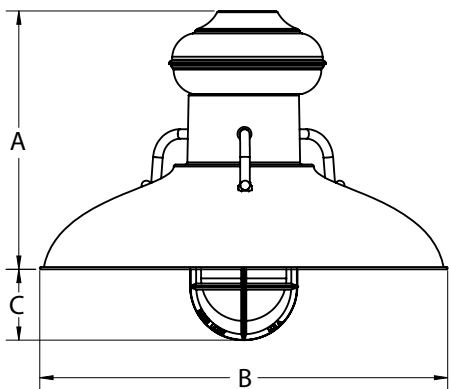

MOUNTING STYLE

CORD HUNG PENDANT (C)

FLUSH MOUNT (F)

STEM MOUNT PENDANT (S)

GOOSENECK (G)

LUMINAIRE DIMENSIONS

SHADE CODE	HEIGHT (A)	DIAMETER (B)	EXTENSION (C)
LAR8	5.7"	8"	N/A
LAR12	8"	12"	5"
LAR16	10"	16"	3"