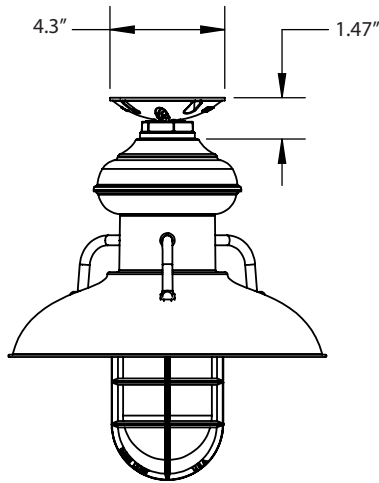

MOUNTING STYLE

CORD HUNG PENDANT (C)

FLUSH MOUNT (F)

STEM MOUNT PENDANT (S)

GOOSENECK (G)

LUMINAIRE DIMENSIONS

SHADE CODE	HEIGHT (A)	DIAMETER (B)	EXTENSION (C)
LAR8	5.7"	8"	N/A
LAR12	8"	12"	5"
LAR16	10"	16"	3"