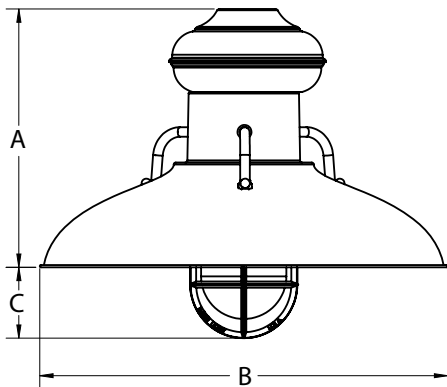

MOUNTING STYLE

CORD HUNG PENDANT (C)

FLUSH MOUNT (F)

STEM MOUNT PENDANT (S)

GOOSENECK (G)

LUMINAIRE DIMENSIONS

SHADE CODE	HEIGHT (A)	DIAMETER (B)	EXTENSION (C)
LAR8	5.7"	8"	N/A
LAR12	8"	12"	5"
LAR16	10"	16"	3"