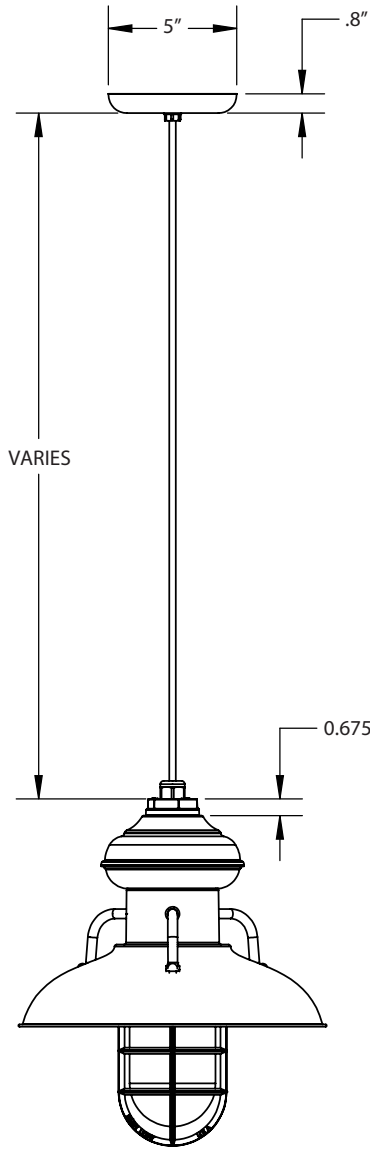

MOUNTING STYLE

CORD HUNG PENDANT (C)