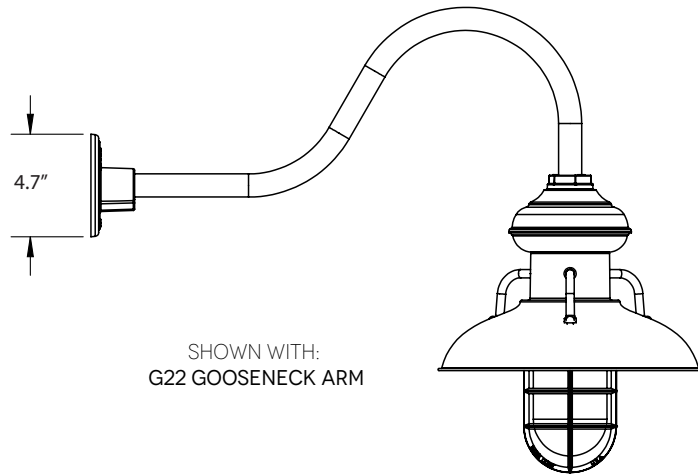

MOUNTING STYLE

CORD HUNG PENDANT (C)

FLUSH MOUNT (F)

STEM MOUNT PENDANT (S)

GOOSENECK (G)

LUMINAIRE DIMENSIONS

SHADE CODE	HEIGHT (A)	DIAMETER (B)	EXTENSION (C)
LAR8	5.7"	8"	N/A
LAR12	8"	12"	5"
LAR16	10"	16"	3"