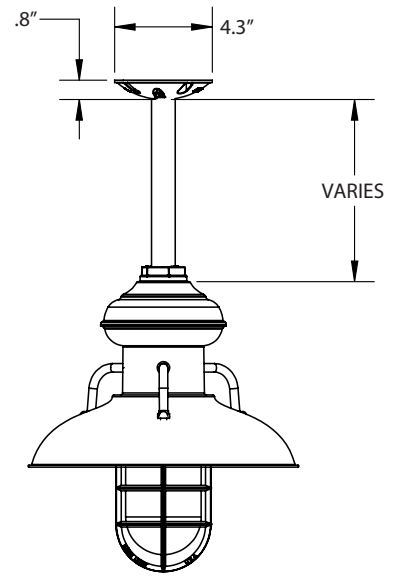

MOUNTING STYLE

CORD HUNG PENDANT (C)

FLUSH MOUNT (F)

STEM MOUNT PENDANT (S)

GOOSENECK (G)

LUMINAIRE DIMENSIONS

SHADE CODE	HEIGHT (A)	DIAMETER (B)	EXTENSION (C)
LAR8	5.7"	8"	N/A
LAR12	8"	12"	5"
LAR16	10"	16"	3"