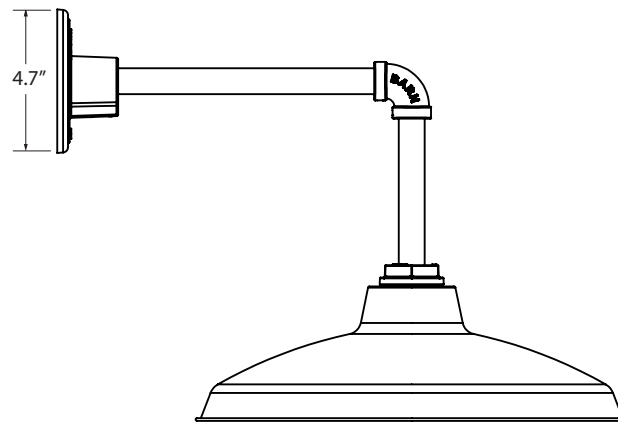

GOOSENECK (G)

SHOWN WITH: G35 GOOSENECK ARM