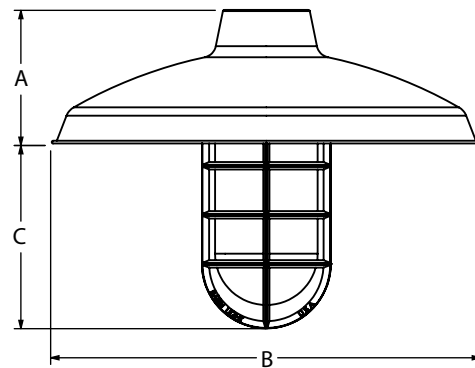

K - LIGHT SOURCE

E26	200 Watt Max
GU24	23 Watt Max ¹²

IMPORTANT: (1) All Porcelain Enamel finished shades feature a white interior and a black outer rim (2) All Powder Coat finished shades, Galvanized excluded, feature a white interior (3) Natural Metals have a longer estimated manufacturing time, please check the website for exact lead time. There are no returns accepted on Natural Metals (4) Not Available with Chain Hung (CH) option (5) Not available in Natural Metals (6) Not compatible with 16" shade size (7) Only applicable if Chain Hung Mounting Style selected in Section A, select NA if another Mounting Style is selected (8) Guard and Glass accessory reduces incandescent wattage to 100W Max and GU24 Bi-Pin to 18W Max (9) Only applicable if Stem Mounting Style is selected in Section A (10) Only applicable if Gooseneck Mounting Style is selected in Section A (11) Not available with G19, G36 & G40 (12) Fixtures configured with GU24 sockets are non-returnable

MOUNTING STYLE

CHAIN HUNG PENDANT (CN)

FLUSH MOUNT (F)

STEM MOUNT PENDANT (S)

CORD HUNG PENDANT (C)

GOOSENECK (G)

SHOWN WITH: G35 GOOSENECK ARM

LUMINAIRE DIMENSIONS

SHOWN WITH: OPTIONAL GUARD & GLASS ACCESSORY

SHADE CODE	HEIGHT (A)	DIAMETER (B)	EXTENSION (C)
YDM12	3.50"	12"	6.8"
YDM14	4.25"	14"	6"
YDM16	5"	16"	5.3"

SPECIFICATIONS**CERTIFICATIONS, LISTINGS & WARRANTY**