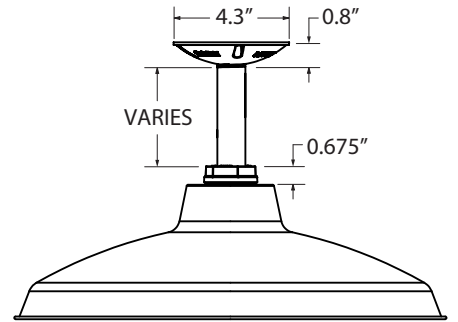

MOUNTING STYLE

CHAIN HUNG PENDANT (CN)

FLUSH MOUNT (F)

STEM MOUNT PENDANT (S)

CORD HUNG PENDANT (C)

GOOSENECK (G)

SHOWN WITH: G35 GOOSENECK ARM

LUMINAIRE DIMENSIONS

SHOWN WITH: OPTIONAL GUARD & GLASS ACCESSORY

SHADE CODE	HEIGHT (A)	DIAMETER (B)	EXTENSION (C)
YDM12	3.50"	12"	6.8"
YDM14	4.25"	14"	6"
YDM16	5"	16"	5.3"

SPECIFICATIONS**CERTIFICATIONS, LISTINGS & WARRANTY**