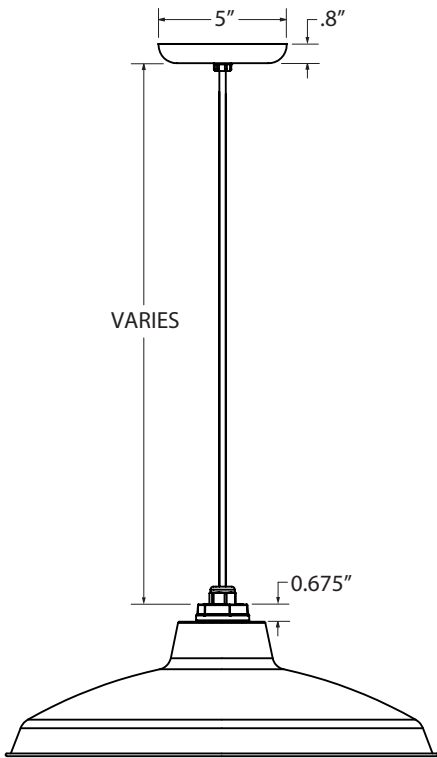

K - LIGHT SOURCE

E26	200 Watt Max
GU24	23 Watt Max ¹²

IMPORTANT: (1) All Porcelain Enamel finished shades feature a white interior and a black outer rim (2) All Powder Coat finished shades, Galvanized excluded, feature a white interior (3) Natural Metals have a longer estimated manufacturing time, please check the website for exact lead time. There are no returns accepted on Natural Metals (4) Not Available with Chain Hung (CH) option (5) Not available in Natural Metals (6) Not compatible with 16" shade size (7) Only applicable if Chain Hung Mounting Style selected in Section A, select NA if another Mounting Style is selected (8) Guard and Glass accessory reduces incandescent wattage to 100W Max and GU24 Bi-Pin to 18W Max (9) Only applicable if Stem Mounting Style is selected in Section A (10) Only applicable if Gooseneck Mounting Style is selected in Section A (11) Not available with G19, G36 & G40 (12) Fixtures configured with GU24 sockets are non-returnable

MOUNTING STYLE

CHAIN HUNG PENDANT (CN)

FLUSH MOUNT (F)

STEM MOUNT PENDANT (S)

CORD HUNG PENDANT (C)

GOOSENECK (G)

SHOWN WITH: G35 GOOSENECK ARM

LUMINAIRE DIMENSIONS

SHOWN WITH: OPTIONAL GUARD & GLASS ACCESSORY

SHADE CODE	HEIGHT (A)	DIAMETER (B)	EXTENSION (C)
YDM12	3.50"	12"	6.8"
YDM14	4.25"	14"	6"
YDM16	5"	16"	5.3"

SPECIFICATIONS**CERTIFICATIONS, LISTINGS & WARRANTY**