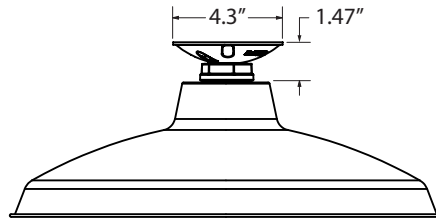

FLUSH MOUNT (F)