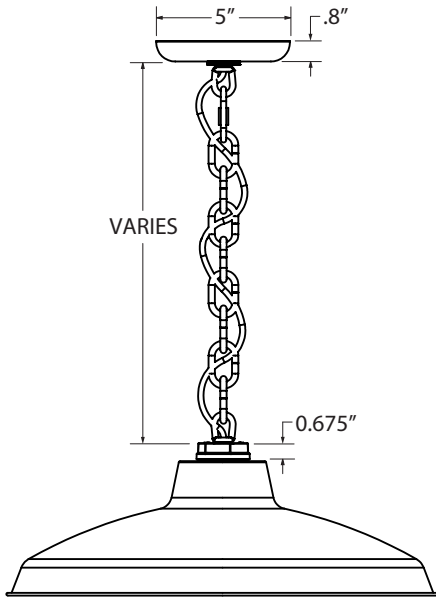

MOUNTING STYLE

CHAIN HUNG PENDANT (CN)