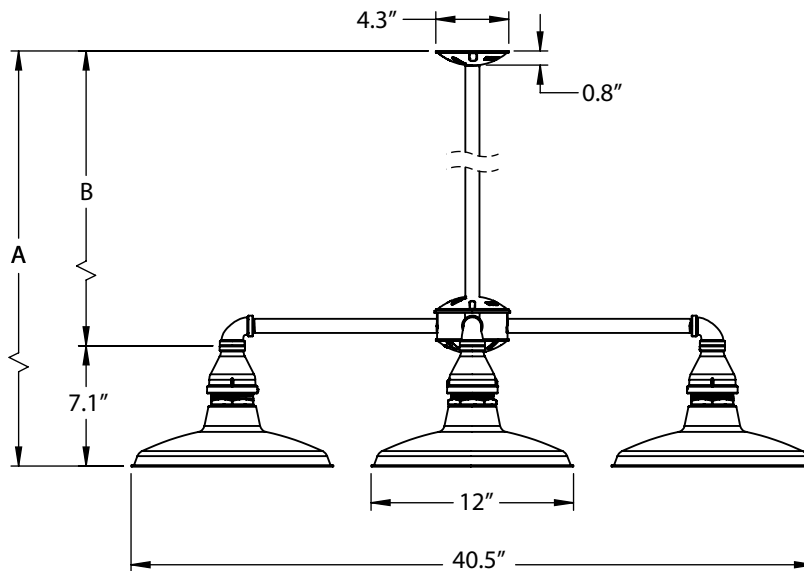

B - MOUNTING**STEM MOUNT OPTIONS:**

ST506	.5" Stem Mount, 6"
ST512	.5" Stem Mount, 12"
ST518	.5" Stem Mount, 18"
ST524	.5" Stem Mount, 24"
ST536	.5" Stem Mount, 36"
ST548	.5" Stem Mount, 48"

C - CANOPY

SC	Standard Canopy
HSC	Hang Straight Canopy
HDSMC	Heavy Duty Stem Mount Canopy

MOUNTING DIMENSIONS

STEM LENGTH	OVERALL HEIGHT (A)	MOUNTING HEIGHT (B)
06 (6" Stem)	15.7"	8.6"
12 (12" Stem)	21.7"	14.6"
18 (18" Stem)	27.7"	20.6"
24 (24" Stem)	33.7"	26.6"
36 (36" Stem)	45.7"	38.6"
48 (48" Stem)	57.7"	50.6"