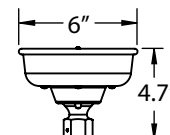

CANOPY VARIATIONS

HANG STRAIGHT CANOPY (HSC)