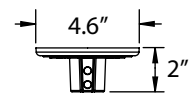

HEAVY DUTY STEM MOUNT CANOPY (HDSMC)