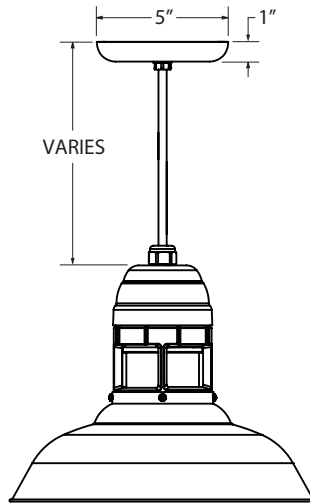

CORD HUNG PENDANT (C)