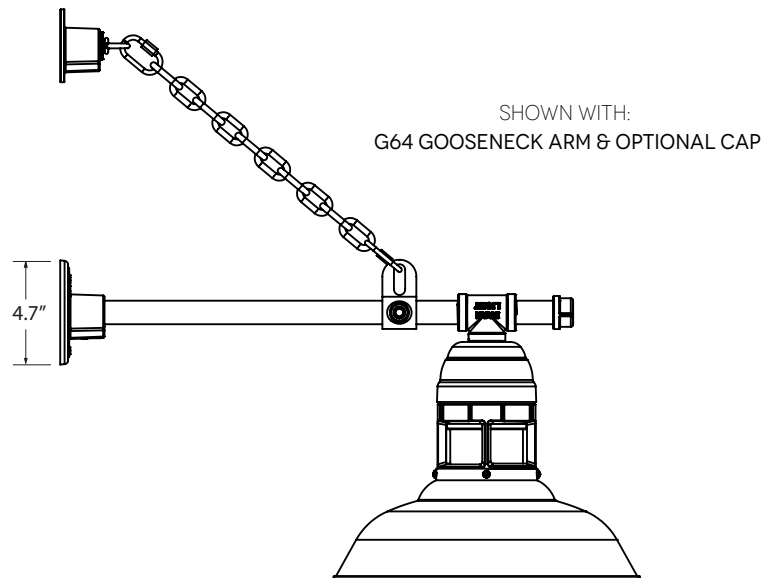

**MOUNTING STYLE**

**CHAIN HUNG PENDANT (CN)**

**CORD HUNG PENDANT (C)**

**STEM MOUNT PENDANT (S)**

**FLUSH MOUNT (F)**

**GOOSENECK (G)**

**LUMINAIRE DIMENSIONS**

SHADE CODE	HEIGHT (A)	DIAMETER (B)
ULO12	10.8"	12"
ULO14	10.8"	14"
ULO16	11.3"	16"
ULO18	12.3"	18"
ULO20	12.8"	20"