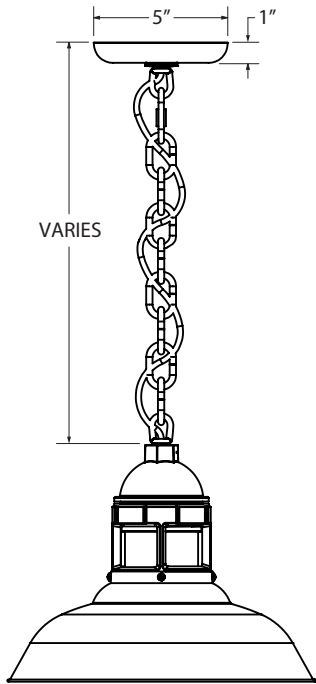

MOUNTING STYLE

CHAIN HUNG PENDANT (CN)