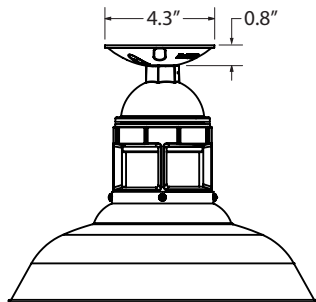

**MOUNTING STYLE**

**CHAIN HUNG PENDANT (CN)**

**CORD HUNG PENDANT (C)**

**STEM MOUNT PENDANT (S)**

**FLUSH MOUNT (F)**

**GOOSENECK (G)**

**LUMINAIRE DIMENSIONS**

SHADE CODE	HEIGHT (A)	DIAMETER (B)
ULO12	10.8"	12"
ULO14	10.8"	14"
ULO16	11.3"	16"
ULO18	12.3"	18"
ULO20	12.8"	20"