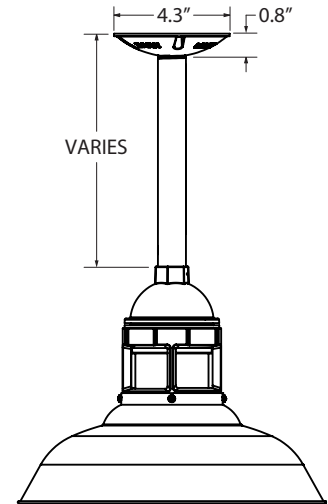

**MOUNTING STYLE**

**CHAIN HUNG PENDANT (CN)**

**CORD HUNG PENDANT (C)**

**STEM MOUNT PENDANT (S)**

**FLUSH MOUNT (F)**

**GOOSENECK (G)**

**LUMINAIRE DIMENSIONS**

SHADE CODE	HEIGHT (A)	DIAMETER (B)
ULO12	10.8"	12"
ULO14	10.8"	14"
ULO16	11.3"	16"
ULO18	12.3"	18"
ULO20	12.8"	20"