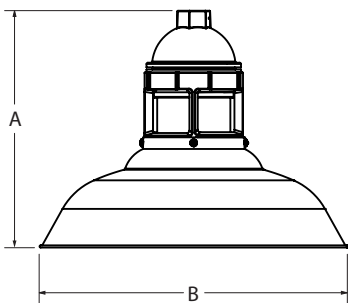

**MOUNTING STYLE**

**CHAIN HUNG PENDANT (CN)**

**CORD HUNG PENDANT (C)**

**STEM MOUNT PENDANT (S)**

**FLUSH MOUNT (F)**

**GOOSENECK (G)**

**LUMINAIRE DIMENSIONS**

SHADE CODE	HEIGHT (A)	DIAMETER (B)
ULO12	10.8"	12"
ULO14	10.8"	14"
ULO16	11.3"	16"
ULO18	12.3"	18"
ULO20	12.8"	20"