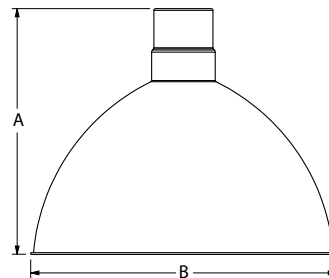

MOUNTING DIMENSIONS**LUMINAIRE DIMENSIONS**

SHADE CODE	HEIGHT (A)	DIAMETER (B)
DBW8	8.25"	8"
DBW10	9"	10"
DBW12	9.75"	12"

SPECIFICATIONS

CERTIFICATIONS, LISTINGS & WARRANTY

MADE IN THE USA
Manufactured and Hand-Crafted in Our 60,000 Square Foot Facility
Located in Titusville, FL