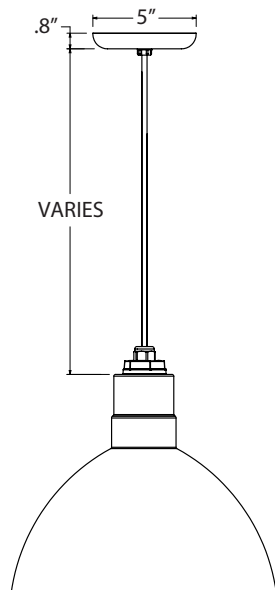

SPS-0533 REV B

POLLOCK NO. 4

JOB NAME: _____ FIXTURE TYPE: _____

BLE - C - _____ - 1004 - _____ - _____ - _____ - _____ - _____
A B C D E F

Order Example: BLE - C - DBW10 - 1004 - SBK - WC - 100 - 250 - E26

MOUNTING DIMENSIONS**LUMINAIRE DIMENSIONS**

SHADE CODE	HEIGHT (A)	DIAMETER (B)
DBW8	8.25"	8"
DBW10	9"	10"
DBW12	9.75"	12"

SPECIFICATIONS

CERTIFICATIONS, LISTINGS & WARRANTY

MADE IN THE USA
Manufactured and Hand-Crafted in Our 60,000 Square Foot Facility
Located in Titusville, FL