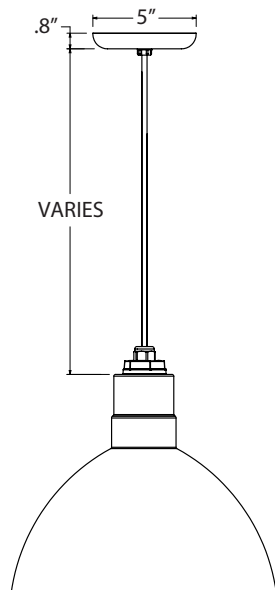

SPS-0535 REV B

POLLOCK NO. 6

JOB NAME: _____ FIXTURE TYPE: _____

BLE - C - _____ - 1006 - _____ - _____ - _____ - _____ - _____
A B C D E F

Order Example: BLE - C - DBW12 - 1006 - SBK - NA - NA - 150 - E26

MOUNTING DIMENSIONS**LUMINAIRE DIMENSIONS**

SHADE CODE	HEIGHT (A)	DIAMETER (B)
DBW8	8.25"	8"
DBW10	9"	10"
DBW12	9.75"	12"

SPECIFICATIONS

CERTIFICATIONS, LISTINGS & WARRANTY

MADE IN THE USA
Manufactured and Hand-Crafted in Our 60,000 Square Foot Facility
Located in Titusville, FL