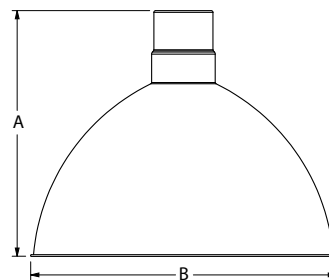

MOUNTING DIMENSIONS**LUMINAIRE DIMENSIONS**

SHADE CODE	HEIGHT (A)	DIAMETER (B)
DBW8	8.25"	8"
DBW10	9"	10"
DBW12	9.75"	12"

SPECIFICATIONS

CERTIFICATIONS, LISTINGS & WARRANTY

MADE IN THE USA
Manufactured and Hand-Crafted in Our 60,000 Square Foot Facility
Located in Titusville, FL