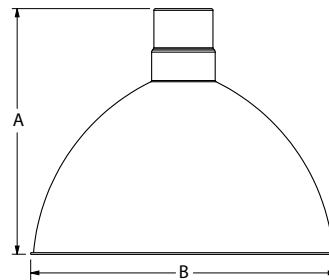

MOUNTING DIMENSIONS**LUMINAIRE DIMENSIONS**

SHADE CODE	HEIGHT (A)	DIAMETER (B)
DBW8	8.25"	8"
DBW10	9"	10"
DBW12	9.75"	12"

SPECIFICATIONS

CERTIFICATIONS, LISTINGS & WARRANTY

MADE IN THE USA
Manufactured and Hand-Crafted in Our 60,000 Square Foot Facility
Located in Titusville, FL