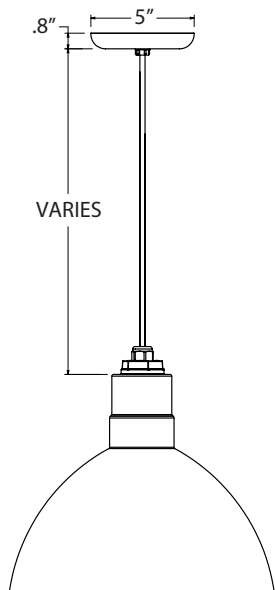

MOUNTING DIMENSIONS**LUMINAIRE DIMENSIONS**

SHADE CODE	HEIGHT (A)	DIAMETER (B)
DBW8	8.25"	8"
DBW10	9"	10"
DBW12	9.75"	12"

SPECIFICATIONS

CERTIFICATIONS, LISTINGS & WARRANTY

MADE IN THE USA
Manufactured and Hand-Crafted in Our 60,000 Square Foot Facility
Located in Titusville, FL