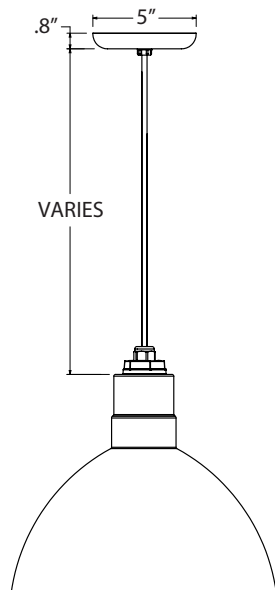

MOUNTING DIMENSIONS**LUMINAIRE DIMENSIONS**

SHADE CODE	HEIGHT (A)	DIAMETER (B)
DBW8	8.25"	8"
DBW10	9"	10"
DBW12	9.75"	12"

SPECIFICATIONS

CERTIFICATIONS, LISTINGS & WARRANTY

MADE IN THE USA
Manufactured and Hand-Crafted in Our 60,000 Square Foot Facility
Located in Titusville, FL