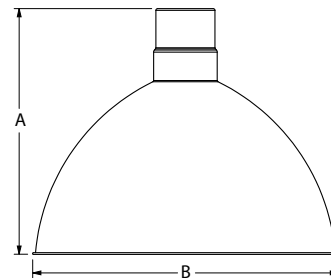

MOUNTING DIMENSIONS**LUMINAIRE DIMENSIONS**

SHADE CODE	HEIGHT (A)	DIAMETER (B)
DBW8	8.25"	8"
DBW10	9"	10"
DBW12	9.75"	12"

SPECIFICATIONS

CERTIFICATIONS, LISTINGS & WARRANTY

MADE IN THE USA
Manufactured and Hand-Crafted in Our 60,000 Square Foot Facility
Located in Titusville, FL