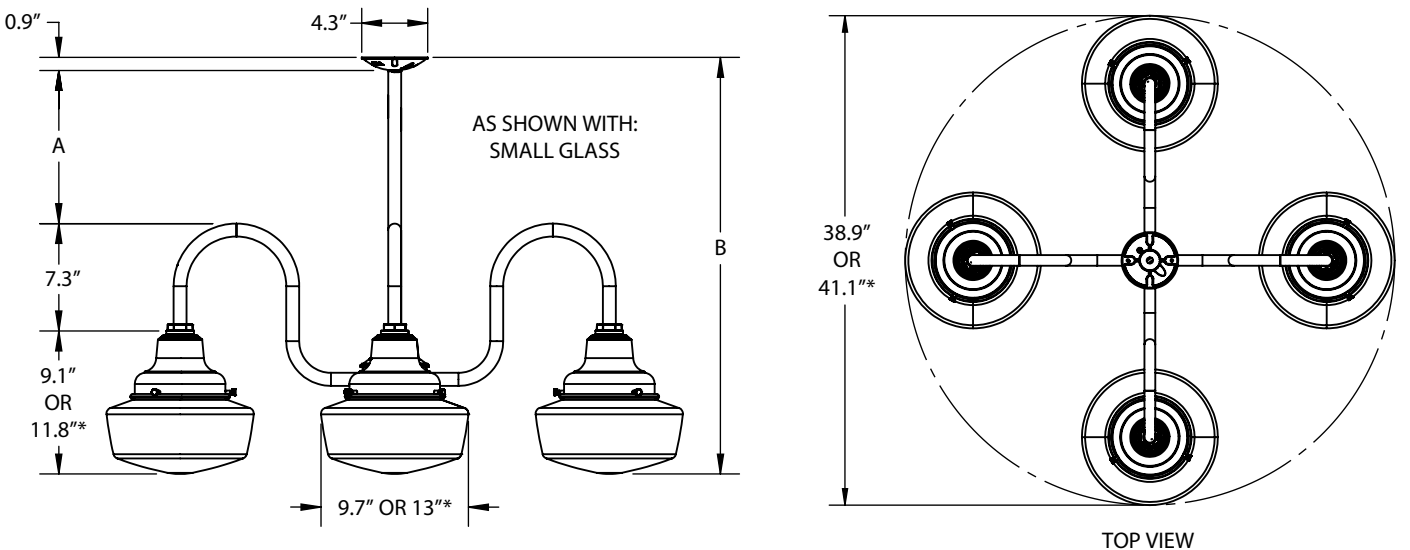

SPS-0172 REV B

PRIMARY 4-LIGHT SCHOOLHOUSE CHANDELIER

JOB NAME: _____ FIXTURE TYPE: _____

BLE - S - CH007 - _____ - _____ - _____ - _____ - _____ - _____
A B C D E F

Order Example: BLE - S - CH007 - SCH14 - 100 - 36 - PB3 - 100 - E26

A - GLASS STYLE & SIZE	B - FITTER, CANOPY & STEM FINISH	C - STEM LENGTH	E - PAINTED BAND FINISH
SCHCL10 Small, Clear Glass SCHCL14 Large, Clear Glass SCH10 Small, Opaque Glass SCH14 Large, Opaque Glass	POWDER COAT FINISHES: 480 Blush Pink 490 Magenta 495 Sherbet Orange 500 Buttery Yellow 570 Sunflower 600 Bronze 601 Chocolate 605 Rust 615 Oil-Rubbed Bronze 700 Royal Blue 705 Navy 710 Cobalt Blue 715 Delphite Blue 790 Lavender 800 Industrial Grey 805 Charcoal Granite 810 Graphite 975 Galvanized	ST512 .5" Stem Mount, 12" ST518 .5" Stem Mount, 18" ST524 .5" Stem Mount, 24" ST536 .5" Stem Mount, 36" ST548 .5" Stem Mount, 48" D - PAINTED BAND NA No Painted Band PB1 Single Painted Band PB2 Double Painted Band PB3 Triple Painted Band	NA Not Applicable 100 Black 200 White ¹ 307 Emerald Green 311 Jadite 390 Teal 400 Barn Red 490 Magenta 500 Buttery Yellow 600 Bronze 700 Royal Blue 715 Delphite Blue
B - FITTER, CANOPY & STEM FINISH POWDER COAT FINISHES: 100 Black 105 Textured Black 200 White 300 Dark Green 307 Emerald Green 311 Jadite 370 Mint 380 Chartreuse 390 Teal 400 Barn Red 420 Orange 470 Watermelon			F - LIGHT SOURCE E26 100 Watt Max GU24 18 Watt Max ²

*Please Note: Measurement dependent on glass size selected, see below for exact measurements of small and large glass.

		SMALL GLASS	LARGE GLASS
STEM LENGTH	HEIGHT (A)	TOTAL HEIGHT (B)	TOTAL HEIGHT (B)
12 (12" Stem)	2.6"	19.9"	22.6"
18 (18" Stem)	8.6"	25.9"	28.6"
24 (24" Stem)	14.6"	31.9"	34.6"
36 (36" Stem)	26.6"	43.9"	44.6"
48 (48" Stem)	38.6"	55.9"	56.6"

CONSTRUCTION

STEM
1/2" Nominal (0.84" Actual) Aluminum Mounting Stem. Custom Lengths Available upon Request.

CHANDELIER ARMS
Complete with (4) 1/2" Nominal (0.84" Actual) Threaded Aluminum Arms, 13" Projection