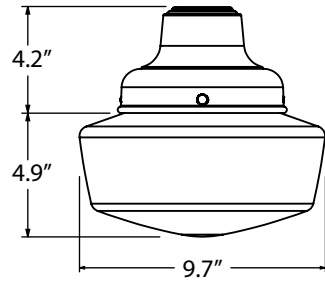

A - GLASS STYLE & SIZE	B - FITTER, CANOPY & STEM FINISH	C - STEM LENGTH	E - PAINTED BAND FINISH
SCHCL10 Small, Clear Glass SCHCL14 Large, Clear Glass SCH10 Small, Opaque Glass SCH14 Large, Opaque Glass	POWDER COAT FINISHES: 480 Blush Pink 490 Magenta 495 Sherbet Orange 500 Buttery Yellow 570 Sunflower 600 Bronze 601 Chocolate 605 Rust 615 Oil-Rubbed Bronze 700 Royal Blue 705 Navy 710 Cobalt Blue 715 Delphite Blue 790 Lavender 800 Industrial Grey 805 Charcoal Granite 810 Graphite 975 Galvanized	ST512 .5" Stem Mount, 12" ST518 .5" Stem Mount, 18" ST524 .5" Stem Mount, 24" ST536 .5" Stem Mount, 36" ST548 .5" Stem Mount, 48" D - PAINTED BAND NA No Painted Band PB1 Single Painted Band PB2 Double Painted Band PB3 Triple Painted Band	NA Not Applicable 100 Black 200 White ¹ 307 Emerald Green 311 Jadite 390 Teal 400 Barn Red 490 Magenta 500 Buttery Yellow 600 Bronze 700 Royal Blue 715 Delphite Blue
B - FITTER, CANOPY & STEM FINISH POWDER COAT FINISHES: 100 Black 105 Textured Black 200 White 300 Dark Green 307 Emerald Green 311 Jadite 370 Mint 380 Chartreuse 390 Teal 400 Barn Red 420 Orange 470 Watermelon			F - LIGHT SOURCE E26 100 Watt Max GU24 18 Watt Max ²

IMPORTANT: (1) White Painted Band not recommended if Opaque Glass is selected in Section A, as it blends into opaque glass (2) Fixtures configured with GU24 socket are non-returnable

DIMENSIONAL DRAWING

*Please Note: Measurement dependent on glass size selected, see below for exact measurements of small and large glass.

		SMALL GLASS	LARGE GLASS
STEM LENGTH	HEIGHT (A)	TOTAL HEIGHT (B)	TOTAL HEIGHT (B)
12 (12" Stem)	2.6"	19.9"	22.6"
18 (18" Stem)	8.6"	25.9"	28.6"
24 (24" Stem)	14.6"	31.9"	34.6"
36 (36" Stem)	26.6"	43.9"	44.6"
48 (48" Stem)	38.6"	55.9"	56.6"

LUMINAIRE DIMENSIONS

**SMALL 10" GLASS
(SCHCL10 & SCH10)**

**LARGE 14" GLASS
(SCHCL14 & SCH14)**

PAINTED BAND OPTIONS

PB1 SINGLE PAINTED BAND

PB2 DOUBLE PAINTED BAND

PB3 TRIPLE PAINTED BAND

SPECIFICATIONS