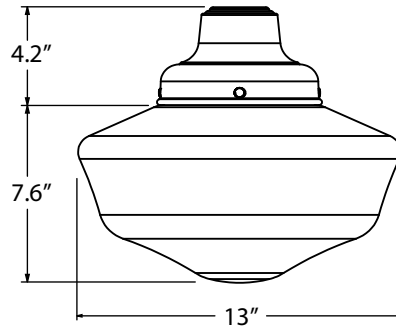

A - GLASS STYLE & SIZE	B - FITTER, CANOPY & STEM FINISH	C - STEM LENGTH	E - PAINTED BAND FINISH
SCHCL10 Small, Clear Glass SCHCL14 Large, Clear Glass SCH10 Small, Opaque Glass SCH14 Large, Opaque Glass	POWDER COAT FINISHES: 480 Blush Pink 490 Magenta 495 Sherbet Orange 500 Buttery Yellow 570 Sunflower 600 Bronze 601 Chocolate 605 Rust 615 Oil-Rubbed Bronze 700 Royal Blue 705 Navy 710 Cobalt Blue 715 Delphite Blue 790 Lavender 800 Industrial Grey 805 Charcoal Granite 810 Graphite 975 Galvanized	ST512 .5" Stem Mount, 12" ST518 .5" Stem Mount, 18" ST524 .5" Stem Mount, 24" ST536 .5" Stem Mount, 36" ST548 .5" Stem Mount, 48" D - PAINTED BAND NA No Painted Band PB1 Single Painted Band PB2 Double Painted Band PB3 Triple Painted Band	NA Not Applicable 100 Black 200 White ¹ 307 Emerald Green 311 Jadite 390 Teal 400 Barn Red 490 Magenta 500 Buttery Yellow 600 Bronze 700 Royal Blue 715 Delphite Blue
B - FITTER, CANOPY & STEM FINISH POWDER COAT FINISHES: 100 Black 105 Textured Black 200 White 300 Dark Green 307 Emerald Green 311 Jadite 370 Mint 380 Chartreuse 390 Teal 400 Barn Red 420 Orange 470 Watermelon			F - LIGHT SOURCE E26 100 Watt Max GU24 18 Watt Max ²

*Please Note: Measurement dependent on glass size selected, see below for exact measurements of small and large glass.

		SMALL GLASS	LARGE GLASS
STEM LENGTH	HEIGHT (A)	TOTAL HEIGHT (B)	TOTAL HEIGHT (B)
12 (12" Stem)	2.6"	19.9"	22.6"
18 (18" Stem)	8.6"	25.9"	28.6"
24 (24" Stem)	14.6"	31.9"	34.6"
36 (36" Stem)	26.6"	43.9"	44.6"
48 (48" Stem)	38.6"	55.9"	56.6"

LUMINAIRE DIMENSIONS

**SMALL 10" GLASS
(SCHCL10 & SCH10)**

**LARGE 14" GLASS
(SCHCL14 & SCH14)**

PAINTED BAND OPTIONS

PB1 SINGLE PAINTED BAND

PB2 DOUBLE PAINTED BAND

PB3 TRIPLE PAINTED BAND

SPECIFICATIONS

CONSTRUCTION

STEM
1/2" Nominal (0.84" Actual) Aluminum Mounting Stem. Custom Lengths Available upon Request.

CHANDELIER ARMS
Complete with (4) 1/2" Nominal (0.84" Actual) Threaded Aluminum Arms, 13" Projection