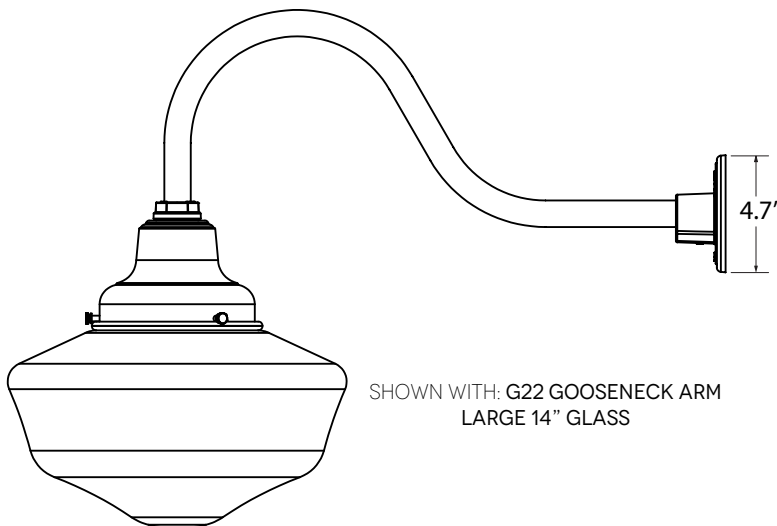

MOUNTING STYLE

CORD HUNG PENDANT (C)

SHOWN WITH: LARGE 14" GLASS

FLUSH MOUNT (F)

SHOWN WITH: SMALL 10" GLASS

SEMI-FLUSH MOUNT (FSF)

SHOWN WITH: SMALL 10" GLASS

CHAIN HUNG PENDANT (CN)

SHOWN WITH: LARGE 14" GLASS

STEM MOUNT PENDANT (S)

SHOWN WITH: SMALL 10" GLASS

GOOSENECK (G)

SHOWN WITH: G22 GOOSENECK ARM
LARGE 14" GLASS

LUMINAIRE DIMENSIONS

**SMALL 10" GLASS
(SCHCL10 & SCH10)**

**LARGE 14" GLASS
(SCHCL14 & SCH14)**

GOOSENECK
1/2" Nominal (0.84" Actual) or 3/4" Nominal (1.05" Actual) Sch 40,
6063 Aluminum Gooseneck

CORD
Cord-Hung Pendants Include 7' of Standard Cord or 5' of Cotton or
Cloth Cord, +/- For Socket Orientation

CHAIN
4-Gauge Chain Complete with Quick Link for On-Site Adjustments
to Chain's Length

MAX FIXTURE WEIGHT
10 lbs

MATERIAL & FINISHES

SCHOOLHOUSE FITTER
Hand-Spun from High Purity 0.050" Thick 3003-O Temper
Aluminum