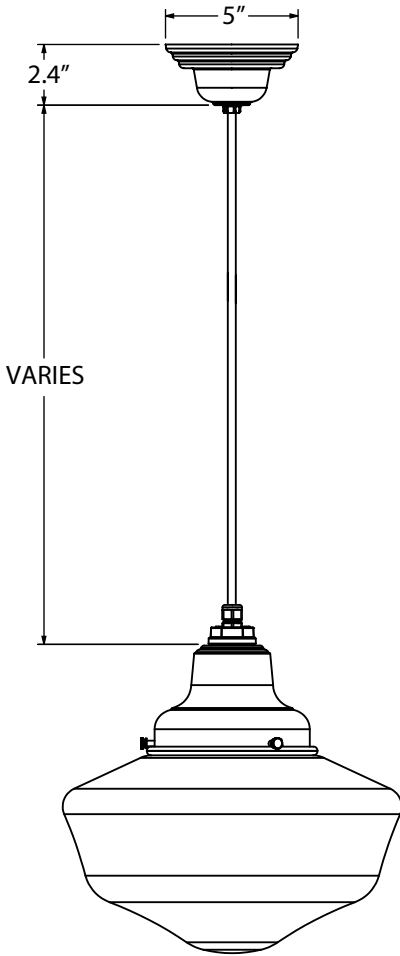

MOUNTING STYLE

CORD HUNG PENDANT (C)

SHOWN WITH: LARGE 14" GLASS

FLUSH MOUNT (F)

SHOWN WITH: SMALL 10" GLASS

SEMI-FLUSH MOUNT (FSF)

SHOWN WITH: SMALL 10" GLASS

CHAIN HUNG PENDANT (CN)

SHOWN WITH: LARGE 14" GLASS

STEM MOUNT PENDANT (S)

SHOWN WITH: SMALL 10" GLASS

GOOSENECK (G)

SHOWN WITH: G22 GOOSENECK ARM
LARGE 14" GLASS

LUMINAIRE DIMENSIONS

**SMALL 10" GLASS
(SCHCL10 & SCH10)**

**LARGE 14" GLASS
(SCHCL14 & SCH14)**

PAINTED BANDS

PB1 SINGLE PAINTED BAND

PB2 DOUBLE PAINTED BAND

PB3 TRIPLE PAINTED BAND

SPECIFICATIONS

MOUNTING

STEM
1/2" Nominal (0.84" Actual) 6063 Aluminum Mounting Stem.
Custom Lengths Available upon Request.

GOOSENECK
1/2" Nominal (0.84" Actual) or 3/4" Nominal (1.05" Actual) Sch 40,
6063 Aluminum Gooseneck

CORD
Cord-Hung Pendants Include 7' of Standard Cord or 5' of Cotton or
Cloth Cord, +/- For Socket Orientation