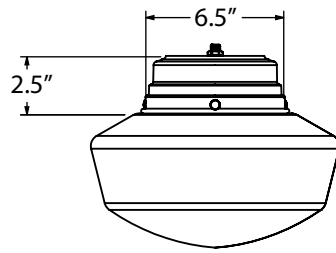

MOUNTING STYLE

CORD HUNG PENDANT (C)

SHOWN WITH: LARGE 14" GLASS

FLUSH MOUNT (F)

SHOWN WITH: SMALL 10" GLASS

SEMI-FLUSH MOUNT (FSF)

SHOWN WITH: SMALL 10" GLASS

CHAIN HUNG PENDANT (CN)

SHOWN WITH: LARGE 14" GLASS

STEM MOUNT PENDANT (S)

SHOWN WITH: SMALL 10" GLASS

GOOSENECK (G)

SHOWN WITH: G22 GOOSENECK ARM
LARGE 14" GLASS

LUMINAIRE DIMENSIONS

**SMALL 10" GLASS
(SCHCL10 & SCH10)**

**LARGE 14" GLASS
(SCHCL14 & SCH14)**

PAINTED BANDS

PB1 SINGLE PAINTED BAND

PB2 DOUBLE PAINTED BAND

PB3 TRIPLE PAINTED BAND

SPECIFICATIONS

MOUNTING

STEM
1/2" Nominal (0.84" Actual) 6063 Aluminum Mounting Stem.
Custom Lengths Available upon Request.

GOOSENECK
1/2" Nominal (0.84" Actual) or 3/4" Nominal (1.05" Actual) Sch 40,
6063 Aluminum Gooseneck

CORD
Cord-Hung Pendants Include 7' of Standard Cord or 5' of Cotton or
Cloth Cord, +/- For Socket Orientation