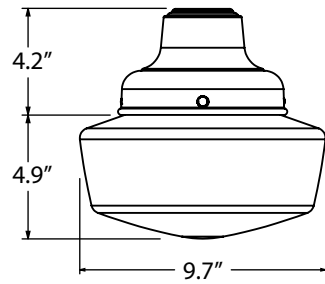

MOUNTING STYLE

CORD HUNG PENDANT (C)

SHOWN WITH: LARGE 14" GLASS

FLUSH MOUNT (F)

SHOWN WITH: SMALL 10" GLASS

SEMI-FLUSH MOUNT (FSF)

SHOWN WITH: SMALL 10" GLASS

CHAIN HUNG PENDANT (CN)

SHOWN WITH: LARGE 14" GLASS

STEM MOUNT PENDANT (S)

SHOWN WITH: SMALL 10" GLASS

GOOSENECK (G)

SHOWN WITH: G22 GOOSENECK ARM
LARGE 14" GLASS

LUMINAIRE DIMENSIONS

**SMALL 10" GLASS
(SCHCL10 & SCH10)**

**LARGE 14" GLASS
(SCHCL14 & SCH14)**

PAINTED BANDS

PB1 SINGLE PAINTED BAND

PB2 DOUBLE PAINTED BAND

PB3 TRIPLE PAINTED BAND

SPECIFICATIONS

MOUNTING

STEM
1/2" Nominal (0.84" Actual) 6063 Aluminum Mounting Stem.
Custom Lengths Available upon Request.

GOOSENECK
1/2" Nominal (0.84" Actual) or 3/4" Nominal (1.05" Actual) Sch 40,
6063 Aluminum Gooseneck

CORD
Cord-Hung Pendants Include 7' of Standard Cord or 5' of Cotton or
Cloth Cord, +/- For Socket Orientation