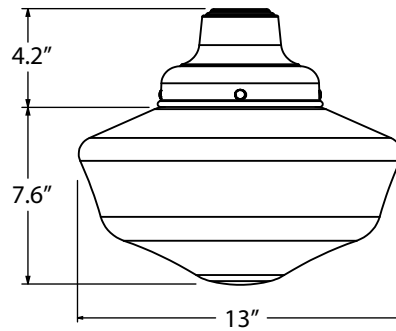

MOUNTING STYLE

CORD HUNG PENDANT (C)

SHOWN WITH: LARGE 14" GLASS

FLUSH MOUNT (F)

SHOWN WITH: SMALL 10" GLASS

SEMI-FLUSH MOUNT (FSF)

SHOWN WITH: SMALL 10" GLASS

CHAIN HUNG PENDANT (CN)

SHOWN WITH: LARGE 14" GLASS

STEM MOUNT PENDANT (S)

SHOWN WITH: SMALL 10" GLASS

GOOSENECK (G)

SHOWN WITH: G22 GOOSENECK ARM
LARGE 14" GLASS

LUMINAIRE DIMENSIONS

**SMALL 10" GLASS
(SCHCL10 & SCH10)**

**LARGE 14" GLASS
(SCHCL14 & SCH14)**

PAINTED BANDS

PB1 SINGLE PAINTED BAND

PB2 DOUBLE PAINTED BAND

PB3 TRIPLE PAINTED BAND

SPECIFICATIONS

MOUNTING

STEM
1/2" Nominal (0.84" Actual) 6063 Aluminum Mounting Stem.
Custom Lengths Available upon Request.

GOOSENECK
1/2" Nominal (0.84" Actual) or 3/4" Nominal (1.05" Actual) Sch 40,
6063 Aluminum Gooseneck

CORD
Cord-Hung Pendants Include 7' of Standard Cord or 5' of Cotton or
Cloth Cord, +/- For Socket Orientation