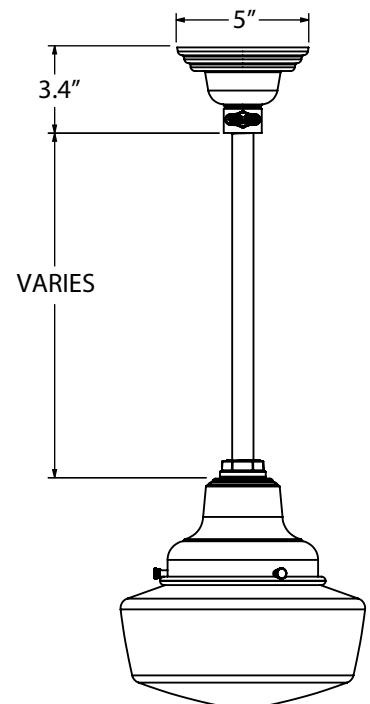

MOUNTING STYLE

CORD HUNG PENDANT (C)

SHOWN WITH: LARGE 14" GLASS

FLUSH MOUNT (F)

SHOWN WITH: SMALL 10" GLASS

SEMI-FLUSH MOUNT (FSF)

SHOWN WITH: SMALL 10" GLASS

CHAIN HUNG PENDANT (CN)

SHOWN WITH: LARGE 14" GLASS

STEM MOUNT PENDANT (S)

SHOWN WITH: SMALL 10" GLASS

GOOSENECK (G)

SHOWN WITH: G22 GOOSENECK ARM
LARGE 14" GLASS

LUMINAIRE DIMENSIONS

**SMALL 10" GLASS
(SCHCL10 & SCH10)**

**LARGE 14" GLASS
(SCHCL14 & SCH14)**

GOOSENECK
1/2" Nominal (0.84" Actual) or 3/4" Nominal (1.05" Actual) Sch 40,
6063 Aluminum Gooseneck

CORD
Cord-Hung Pendants Include 7' of Standard Cord or 5' of Cotton or
Cloth Cord, +/- For Socket Orientation

CHAIN
4-Gauge Chain Complete with Quick Link for On-Site Adjustments
to Chain's Length

MAX FIXTURE WEIGHT
10 lbs

MATERIAL & FINISHES

SCHOOLHOUSE FITTER
Hand-Spun from High Purity 0.050" Thick 3003-O Temper
Aluminum