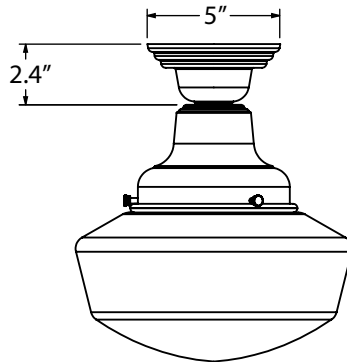

MOUNTING STYLE

CORD HUNG PENDANT (C)

SHOWN WITH: LARGE 14" GLASS

FLUSH MOUNT (F)

SHOWN WITH: SMALL 10" GLASS

SEMI-FLUSH MOUNT (FSF)

SHOWN WITH: SMALL 10" GLASS

CHAIN HUNG PENDANT (CN)

SHOWN WITH: LARGE 14" GLASS

STEM MOUNT PENDANT (S)

SHOWN WITH: SMALL 10" GLASS

GOOSENECK (G)

SHOWN WITH: G22 GOOSENECK ARM
LARGE 14" GLASS

LUMINAIRE DIMENSIONS

**SMALL 10" GLASS
(SCHCL10 & SCH10)**

**LARGE 14" GLASS
(SCHCL14 & SCH14)**

PAINTED BANDS

PB1 SINGLE PAINTED BAND

PB2 DOUBLE PAINTED BAND

PB3 TRIPLE PAINTED BAND

SPECIFICATIONS

MOUNTING

STEM
1/2" Nominal (0.84" Actual) 6063 Aluminum Mounting Stem.
Custom Lengths Available upon Request.

GOOSENECK
1/2" Nominal (0.84" Actual) or 3/4" Nominal (1.05" Actual) Sch 40,
6063 Aluminum Gooseneck

CORD
Cord-Hung Pendants Include 7' of Standard Cord or 5' of Cotton or
Cloth Cord, +/- For Socket Orientation