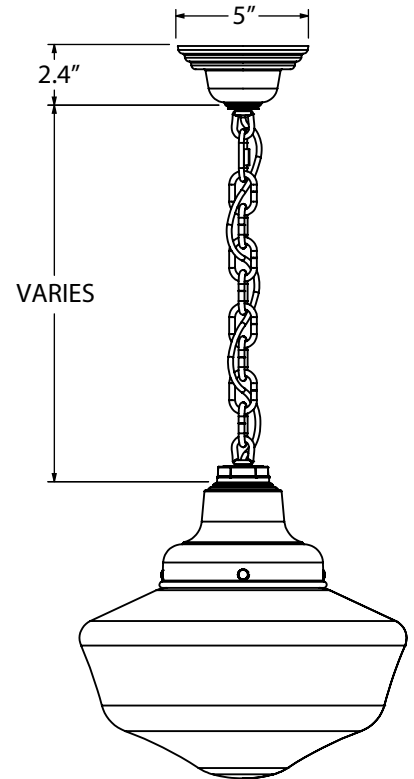

MOUNTING STYLE

CORD HUNG PENDANT (C)

SHOWN WITH: LARGE 14" GLASS

FLUSH MOUNT (F)

SHOWN WITH: SMALL 10" GLASS

SEMI-FLUSH MOUNT (FSF)

SHOWN WITH: SMALL 10" GLASS

CHAIN HUNG PENDANT (CN)

SHOWN WITH: LARGE 14" GLASS

STEM MOUNT PENDANT (S)

SHOWN WITH: SMALL 10" GLASS

GOOSENECK (G)

SHOWN WITH: G22 GOOSENECK ARM
LARGE 14" GLASS

LUMINAIRE DIMENSIONS

**SMALL 10" GLASS
(SCHCL10 & SCH10)**

**LARGE 14" GLASS
(SCHCL14 & SCH14)**

GOOSENECK
1/2" Nominal (0.84" Actual) or 3/4" Nominal (1.05" Actual) Sch 40,
6063 Aluminum Gooseneck

CORD
Cord-Hung Pendants Include 7' of Standard Cord or 5' of Cotton or
Cloth Cord, +/- For Socket Orientation

CHAIN
4-Gauge Chain Complete with Quick Link for On-Site Adjustments
to Chain's Length

MAX FIXTURE WEIGHT
10 lbs

MATERIAL & FINISHES

SCHOOLHOUSE FITTER
Hand-Spun from High Purity 0.050" Thick 3003-O Temper
Aluminum