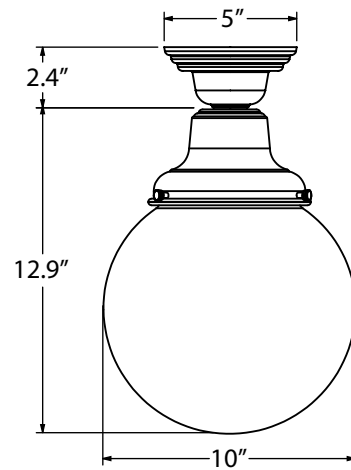

SEMI-FLUSH MOUNT (FSF)