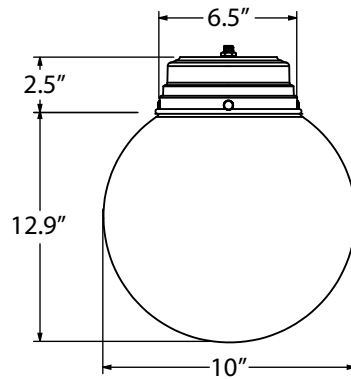

FLUSH MOUNT (F)