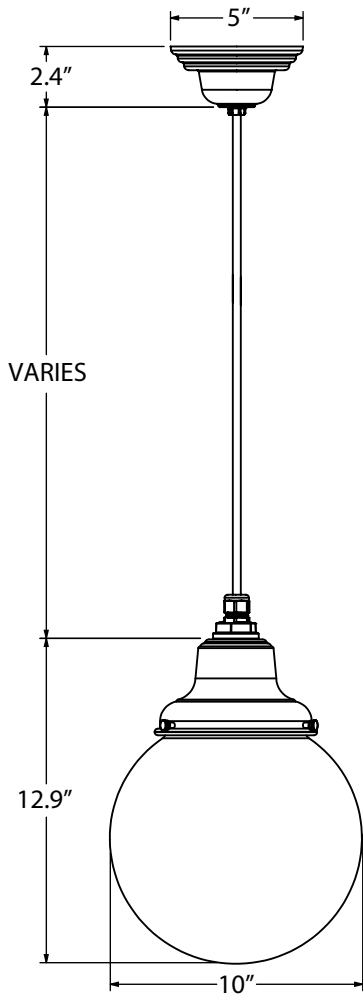

MOUNTING STYLE

CORD HUNG PENDANT (C)