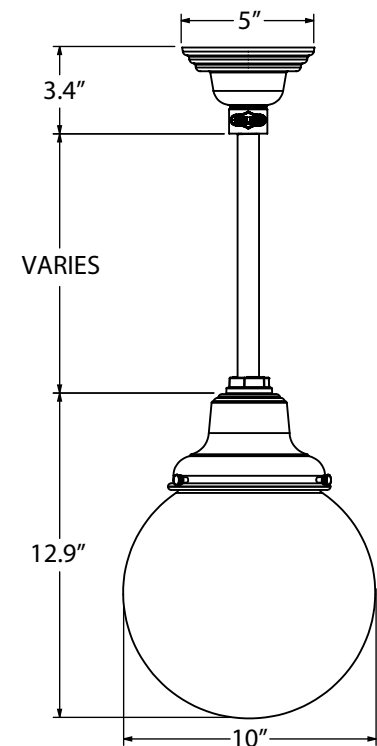

STEM MOUNT PENDANT (S)