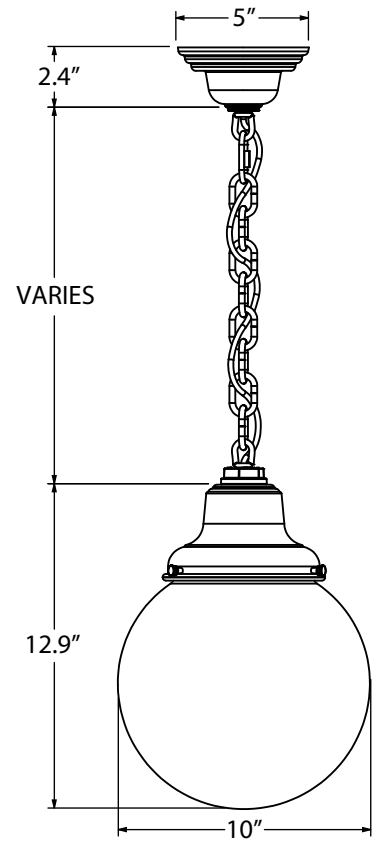

CHAIN HUNG PENDANT (CN)