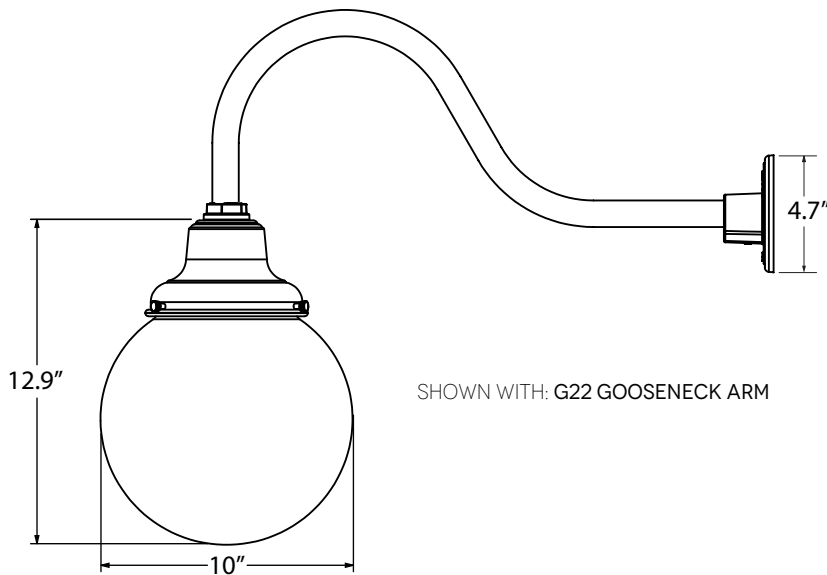

GOOSENECK (G)