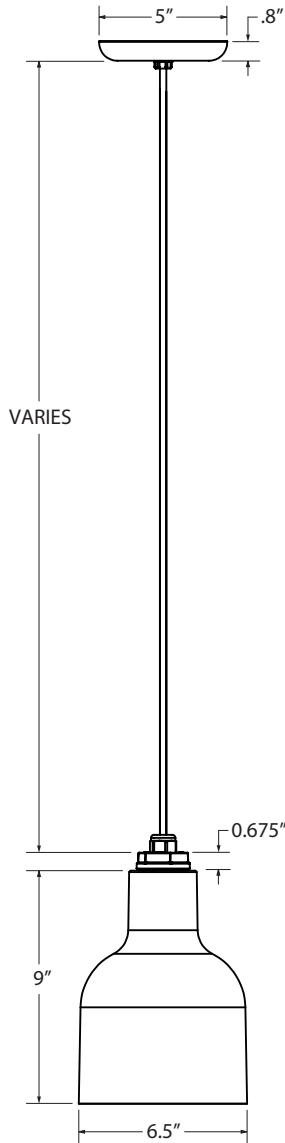

MOUNTING STYLE

CORD HUNG PENDANT (C)