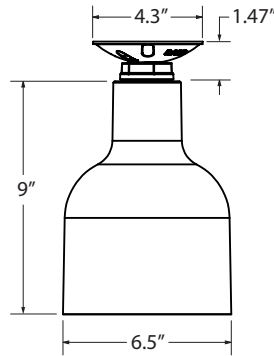

FLUSH MOUNT (F)