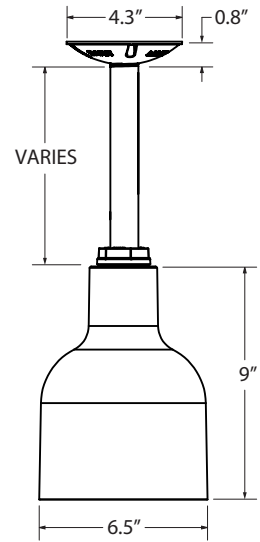

STEM MOUNT PENDANT (S)