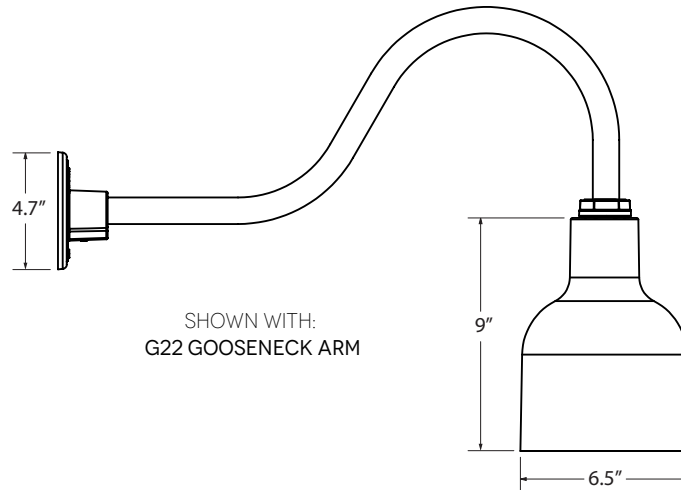

MOUNTING STYLE

CORD HUNG PENDANT (C)

FLUSH MOUNT (F)

STEM MOUNT PENDANT (S)

GOOSENECK (G)

SPECIFICATIONS

CERTIFICATIONS, LISTINGS & WARRANTY

MADE IN THE USA
 Manufactured and Hand-Crafted in Our 60,000 Square Foot Facility
 Located in Titusville, FL

CSA LISTED FOR WET LOCATIONS
 Includes Flush, Goose Neck and Stem Mounting Styles

CSA LISTED FOR DAMP LOCATIONS
 Includes Select Cord Mounting Styles

CSA LISTED FOR DRY LOCATIONS
 Includes Select Cord Mounting Styles