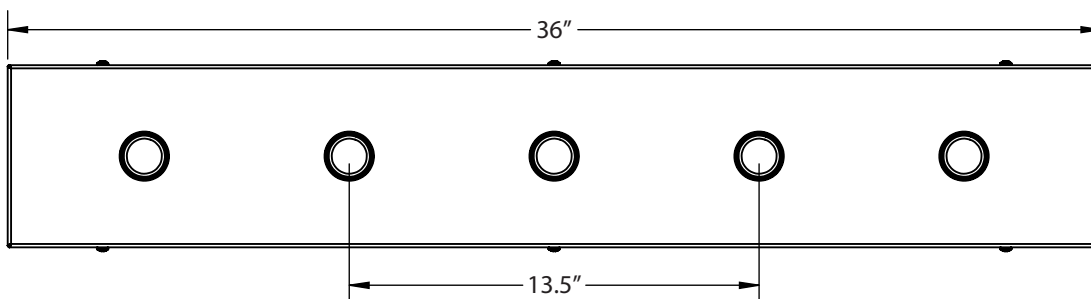

VANITY STRIP 5-LIGHT (PINDY5)