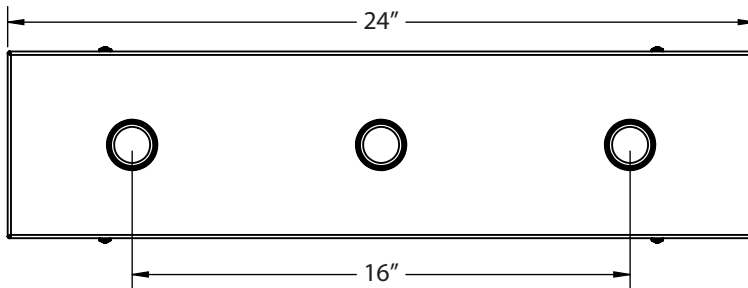

SPS-0016 REV B

VANITY STRIP LIGHT

JOB NAME: _____ FIXTURE TYPE: _____

BLE - WV - _____ - _____
                  A   B

Order Example: BLE - WV - PINDY3 - 105

A - LIGHT OPTION

PINDY3	3-Light Strip Light
PINDY5	5-Light Strip Light

B - FINISHES

POWDER COAT FINISHES:

100	Black
105	Textured Black
106	Matte Black
200	White
206	Matte White
300	Dark Green
307	Emerald Green
311	Jadite
370	Mint
380	Chartreuse
390	Teal
400	Barn Red
420	Orange
470	Watermelon
480	Blush Pink
490	Magenta
495	Sherbet Orange
500	Buttery Yellow
570	Sunflower
600	Bronze
601	Chocolate
605	Rust
615	Oil-Rubbed Bronze
700	Royal Blue

B - FINISHES (CONTINUED)

POWDER COAT FINISHES:

705	Navy
710	Cobalt Blue
715	Delphite Blue
790	Lavender
800	Industrial Grey
805	Charcoal Granite
810	Graphite
975	Galvanized

IMPORTANT:

MOUNTING DIMENSIONS

VANITY STRIP 3-LIGHT (PINDY3)