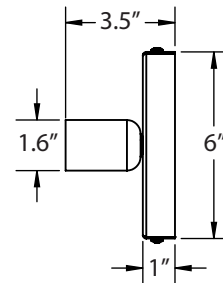

SPS-0016 REV B

VANITY STRIP LIGHT

JOB NAME: _____ FIXTURE TYPE: _____

BLE - WV - _____ - _____
                  A   B

Order Example: BLE - WV - PINDY3 - 105

A - LIGHT OPTION

PINDY3	3-Light Strip Light
PINDY5	5-Light Strip Light

B - FINISHES

POWDER COAT FINISHES:

100	Black
105	Textured Black
106	Matte Black
200	White
206	Matte White
300	Dark Green
307	Emerald Green
311	Jadite
370	Mint
380	Chartreuse
390	Teal
400	Barn Red
420	Orange
470	Watermelon
480	Blush Pink
490	Magenta
495	Sherbet Orange
500	Buttery Yellow
570	Sunflower
600	Bronze
601	Chocolate
605	Rust
615	Oil-Rubbed Bronze
700	Royal Blue

B - FINISHES (CONTINUED)

POWDER COAT FINISHES:

705	Navy
710	Cobalt Blue
715	Delphite Blue
790	Lavender
800	Industrial Grey
805	Charcoal Granite
810	Graphite
975	Galvanized

IMPORTANT:

MOUNTING DIMENSIONS

VANITY STRIP 3-LIGHT (PINDY3)