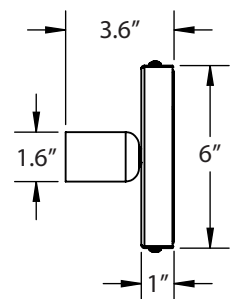

VANITY STRIP 5-LIGHT (PINDY5)