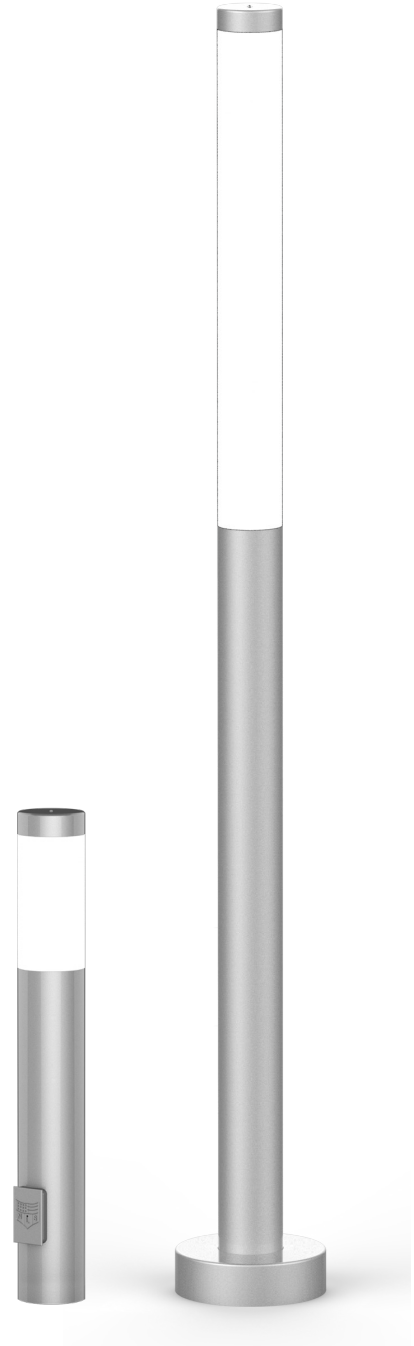

Lira is available as short as 3 feet and up to 17 feet tall

Note: Lira Light Columns with a base 3' and under will come with an internal base plate which will be secured with set screws. Bases 4' and up will come with an attached external base plate and Round Base Cover