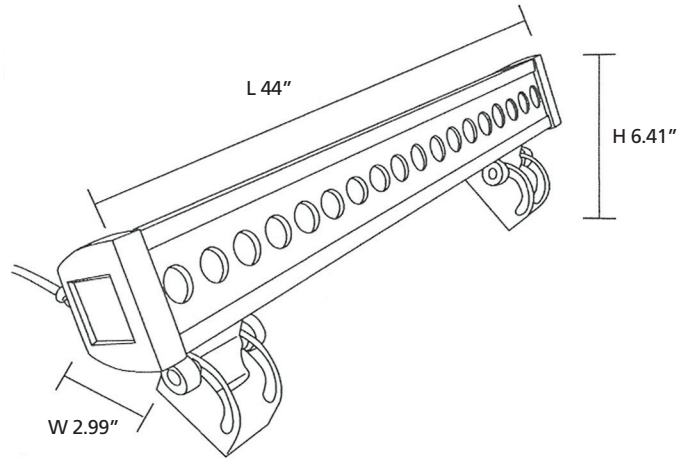

# TPR LINEAR WALL WASHER RGB – 3

IP65

TPR LINEAR WALL WASHER – RGB

## Description:

The **TPR LINEAR WALL WASHER** is an energy efficient **RGB LED** based wall wash fixture incorporating 30 – 1 watt Cree RGB power LEDs for a full 16.7 million true and 24 bit color mixing ability. The TPR Linear Wall Washer can be operated as a single stand-alone fixture or in a multiple master/slave configuration with built-in pre-programmed color changing effects. The on-board programs synchronize with all TPR Wall Washer products. The TPR Linear Wall Washer is also DMX compatible for infinite color choices. The TPR Linear Wall Washer has an aluminum cast/extruded housing. Rated IP65 for indoor or outdoor use.

## Specifications:

<b>Construction:</b>	Aluminum Alloy	<b>Control System:</b>	Stand alone / Sync / DMX
<b>Lumen Output:</b>	968 Lumens	<b>Weight:</b>	11 Lbs
<b>Lamp Life:</b>	50,000 Hours	<b>Dimensions:</b>	44" L x 6.41" H x 2.99" W (13411mm x 163mm x 76mm)
<b>Optics:</b>	10, 20, 45 degrees	<b>Operational Environment:</b>	-4F to 104F (-20C to 40C) 10% - 90% Humidity
<b>Light Projection Distance:</b>	25-40 Ft / 7-12 m	<b>Listings:</b>	CE / cUL / UL
<b>Voltage:</b>	100-240VAC 50/60Hz	<b>Ratings:</b>	IP65
<b>Operating Current:</b>	0.28Amps@120V / .14Amps@220V 50/60Hz	<b>Warranty:</b>	1 Year
<b>Power Consumption:</b>	42 watts max		

## Certifications:

MODEL	LENGTH	BEAM ANGLE
TPR-LWW-RGB	44	15° 30° 45°
TPR Linear Wall Washer RGB	44"	