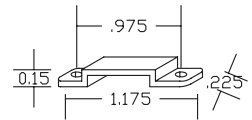

Westflex
FL-SMD-WP-MC-IP
Mounting Clip