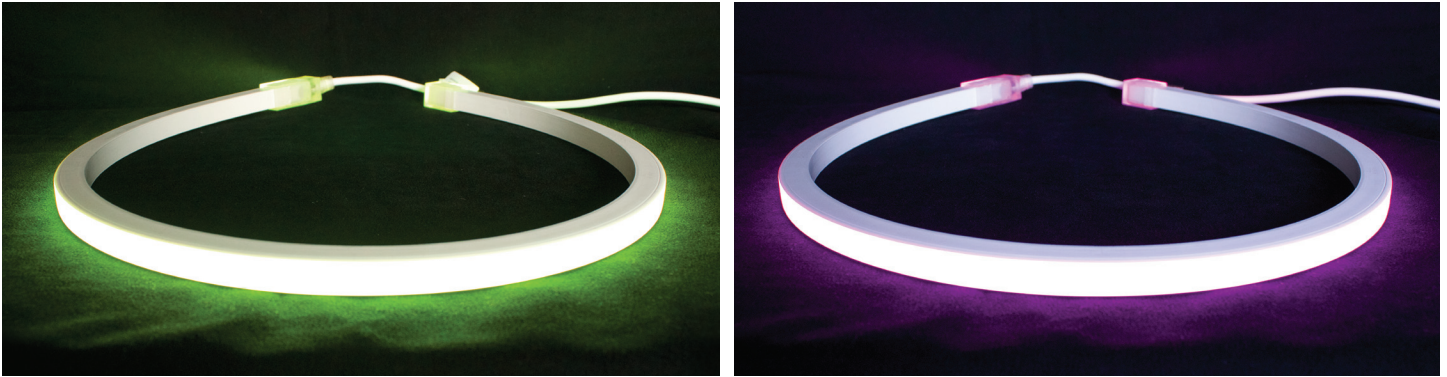

# TPR LED NEON RGBW VERTICAL BEND

IP67

## Description:

The **TPR LED Neon RGBW** is a flexible Neon replacement for Architectural and Entertainment venues. It is IP67 rated for extreme weather and uses DMX 512 for control. Great for outlining buildings and creating curved lines of light, this product also has UV inhibitors. It also cuts to length every 3.28" for custom length runs. This product is available in RGB-W (both 2700K and 4000K).

*Note: Our Vertical Bend Neon can be mounted on the side of a rounded surface.*

## Specifications:\*

<b>Construction:</b>	PVC Ivory White base	<b>Lamp Life:</b>	50,000hrs @ 70% Lumen Maintenance
<b>Power:</b>	4.6 W/ft	<b>Max Run Length:</b>	16.4' Single Feed Injection Molded Connectors
<b>Operating Voltage:</b>	24VDC	<b>Cutting Increment:</b>	83.33mm (3.28")
<b>Operating Temp:</b>	-4F to 104F (-20C to 40C)		
<b>Dimensions:</b>	22mm W x 23mm H (End Cap) 16mm W x 17mm H (Mid Fixture)		